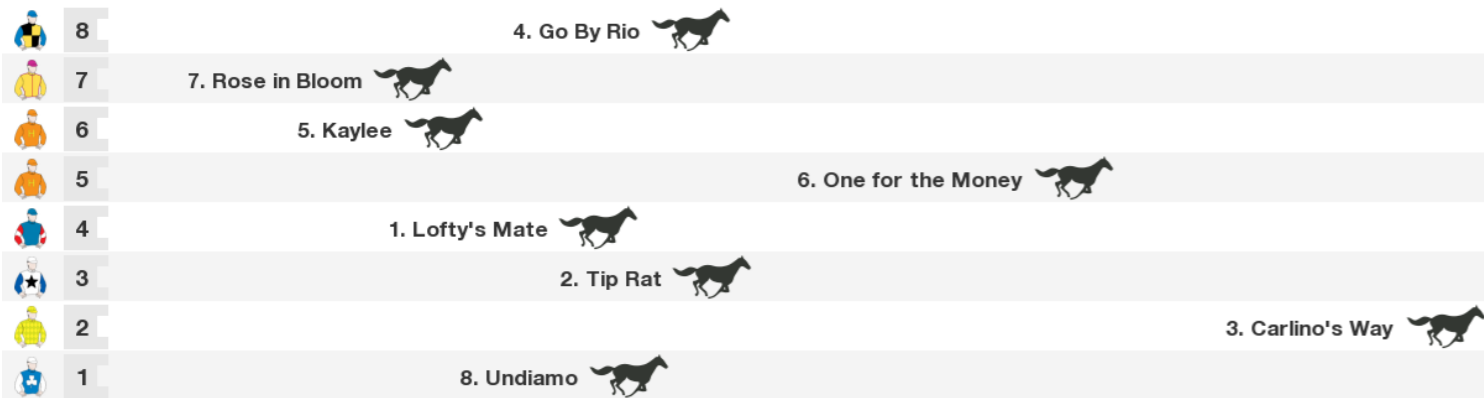

Race 3 AZKEEN INDUSTRIES Class 3 Plate 1400m

QLD: 2:35 pm

Prize $12,000. 1st $7,800. 2nd $2,400. 3rd $1,200. 4th $600.

Rail: Out 3.5m 1000-W/Post; Out 0.5m Remainder of Course.

Straight: 310m.

Circumference: 1680m.

For: No age restriction. QLD Avg Prizemoney All Starts. Class 3. No sex restriction. Set Weights.

NSW/VIC/TAS: 2:35 pm
NT: 2:05 pm
SA: 2:05 pm
WA: 12:35 pm

Horse	Jockey	Trainer	Last 10	Career	Prize	W%	P%	Bar	Wgt
1. Lofty's Mate	David Hayse	Bill Hetherington	8s709003s3	49:3-5-6	$38,400	6%	29%	4	59
2. Tip Rat	Chris Dell	Cassandra Marsh	6s52253220	18:3-4-2	$47,160	17%	50%	3	59
3. Carlino's Way	Peter Cullen	Owen Cullen	2s8434s475	13:1-1-2	$27,725	8%	31%	2	56
4. Go By Rio (NZ)	Graham Kliese	Errol Sewell	12s6886247	18:2-3-1	$34,438	11%	33%	8	56
5. Kaylee	Wanderson D'Avila	Roy Chillemi	45s7616512	11:2-2-0	$31,315	18%	36%	6	55.5
6. One for the Money	Stephen Wilson	Roy Chillemi	313s435425	10:1-1-3	$18,550	10%	50%	5	55.5
7. Rose in Bloom	Nathan Day	Robert J Kirkwood	7s242818s0	22:2-4-2	$37,150	9%	36%	7	55.5
8. Undiamo	Jeffrey Felix	Andrew Cameron	561s650526	27:2-5-2	$21,350	7%	33%	1	55.5

Speedmap: Predicted settling positions after start

Rail position: Out 3.5m 1000-W/Post; Out 0.5m Remainder of Course.

Race Direction →

Race 6 GRACIE SIGNS OPEN Handicap 1200m

QLD: 4:20 pm

Prize $12,000. 1st $7,800. 2nd $2,400. 3rd $1,200. 4th $600.

Rail: Out 3.5m 1000-W/Post; Out 0.5m Remainder of Course.

Straight: 310m.

Circumference: 1680m.

For: No age restriction. Rating Based. No class restriction. No sex restriction. Handicap.

Gear Changes: 10. Jagonal Pacifiers first time

NSW/VIC/TAS: 4:20 pm
NT: 3:50 pm
SA: 3:50 pm
WA: 2:20 pm

Horse	Jockey	Trainer	Last 10	Career	Prize	W%	P%	Bar	Wgt
1. Blame Game	Chelsea Jokic (a2)	Roy Chillemi	58s0482962	57:13-10-4	$168,300	23%	47%	3	59.5
2. Heartfelt Quest	Jeffrey Felix	Ben Williams	6s5s08s40s	35:7-4-3	$147,325	20%	40%	SCRATCHED	
3. Lightnuff	Peter Cullen	Gary Farrell	7s26s00809	60:8-8-7	$267,545	13%	38%	10	57.5
4. Mountain View (NZ)	Frank R Edwards	Errol Sewell	2s2111417s	27:6-3-4	$90,421	22%	48%	7	55.5
5. Executed	David J Simmons	Krystle Johnston	13227s6910	27:10-7-3	$320,000	37%	74%	2	55
6. Hotel Paradiso	David Hayse	Bill Kenning	65s451s3s0	31:10-0-1	$113,400	32%	35%	8	55
7. Clever	Nathan Day	Terry Butts	315s023758	53:7-11-7	$125,940	13%	47%	1	54
8. Auguste	Chris Dell	Ben Williams	88s8992537	43:6-8-3	$106,325	14%	40%	5	54
9. Princely	Bridget Grylls	Tim Cook	437532s003	62:8-10-12	$103,550	13%	48%	9	54
10. Jagonal	Matthew Morris	Tony Haydon	99s8362489	57:6-10-8	$105,895	11%	42%	6	54