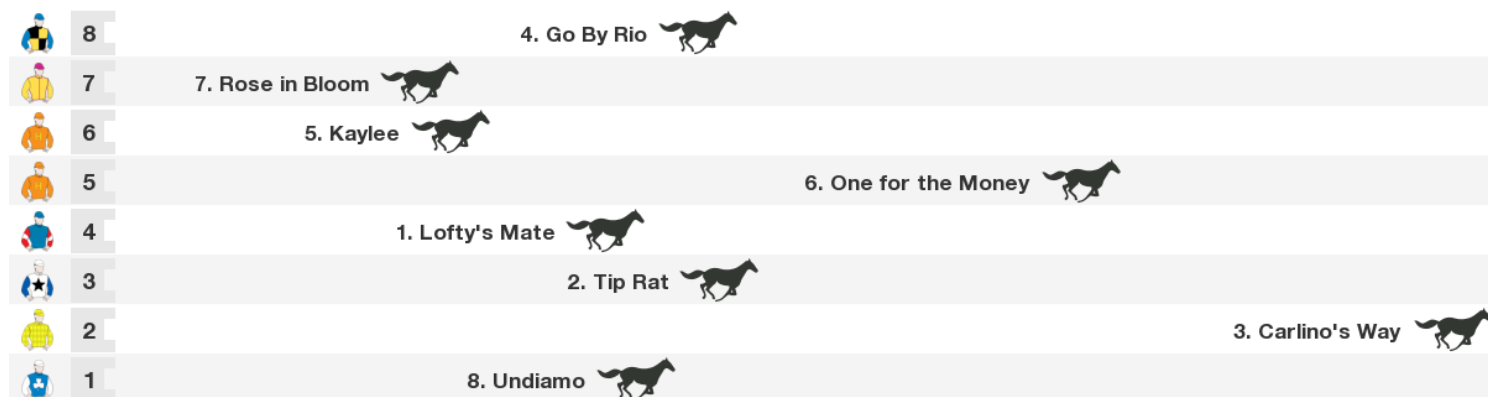

Race 3 AZKEEN INDUSTRIES Class 3 Plate 1400m

QLD: 2:35 pm

Prize $12,000. 1st $7,800. 2nd $2,400. 3rd $1,200. 4th $600.

Rail: Out 3.5m 1000-W/Post; Out 0.5m Remainder of Course.

Straight: 310m.

Circumference: 1680m.

For: No age restriction. QLD Avg Prizemoney All Starts. Class 3. No sex restriction. Set Weights.

NSW/VIC/TAS: 2:35 pm

NT: 2:05 pm

SA: 2:05 pm

WA: 12:35 pm

Horse	Jockey	Trainer	Last 10	Career	Prize	W%	P%	Bar	Wgt
1. Lofty's Mate	David Hayse	Bill Hetherington	8s709003s3	49:3-5-6	$38,400	6%	29%	4	59
2. Tip Rat	Chris Dell	Cassandra Marsh	6s52253220	18:3-4-2	$47,160	17%	50%	3	59
3. Carlino's Way	Peter Cullen	Owen Cullen	2s8434s475	13:1-1-2	$27,725	8%	31%	2	56
4. Go By Rio (NZ)	Graham Kliese	Errol Sewell	12s6886247	18:2-3-1	$34,438	11%	33%	8	56
5. Kaylee	Wanderson D'Avila	Roy Chillemi	45s7616512	11:2-2-0	$31,315	18%	36%	6	55.5
6. One for the Money	Stephen Wilson	Roy Chillemi	313s435425	10:1-1-3	$18,550	10%	50%	5	55.5
7. Rose in Bloom	Nathan Day	Robert J Kirkwood	7s242818s0	22:2-4-2	$37,150	9%	36%	7	55.5
8. Undiamo	Jeffrey Felix	Andrew Cameron	561s650526	27:2-5-2	$21,350	7%	33%	1	55.5

Speedmap: Predicted settling positions after start

Rail position: Out 3.5m 1000-W/Post; Out 0.5m Remainder of Course.

Race Direction →