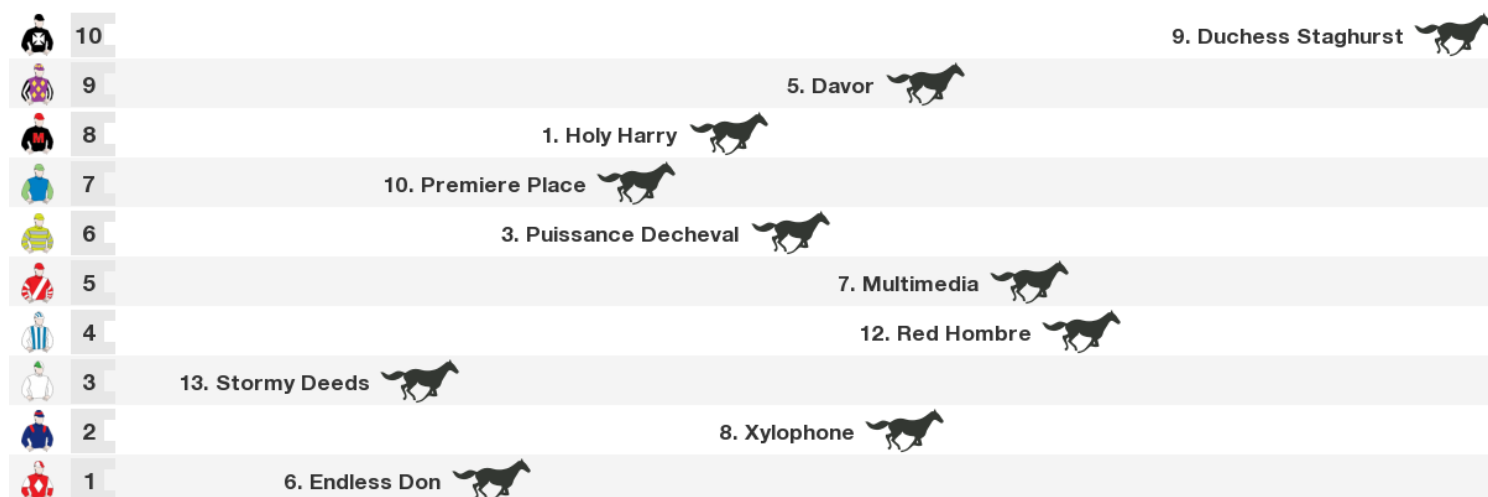

Gear Changes: 6. Endless Don Blinkers off first time, cross over noseband off first time, tongue control bit first time, tongue tie off first time, winkers first time, 13. Stormy Deeds Tongue tie first time

Speedmap: Predicted settling positions after start

Rail position: +2.5m Entire Course.

Race Direction →

1 HOLY HARRY

4 year old bay gelding (male)
Sire Stromberg Carlson **Dam** Hermione
Breeder Mr M Farmer
Owners L D Trevanion, Mrs K R Trevanion, R Sanday, Mrs C M Sanday, G Sanday, Mrs R Sanday, T Crossley, C K Fleming, A Finn & M T Webb
Colours Black, Red M, Red Cap