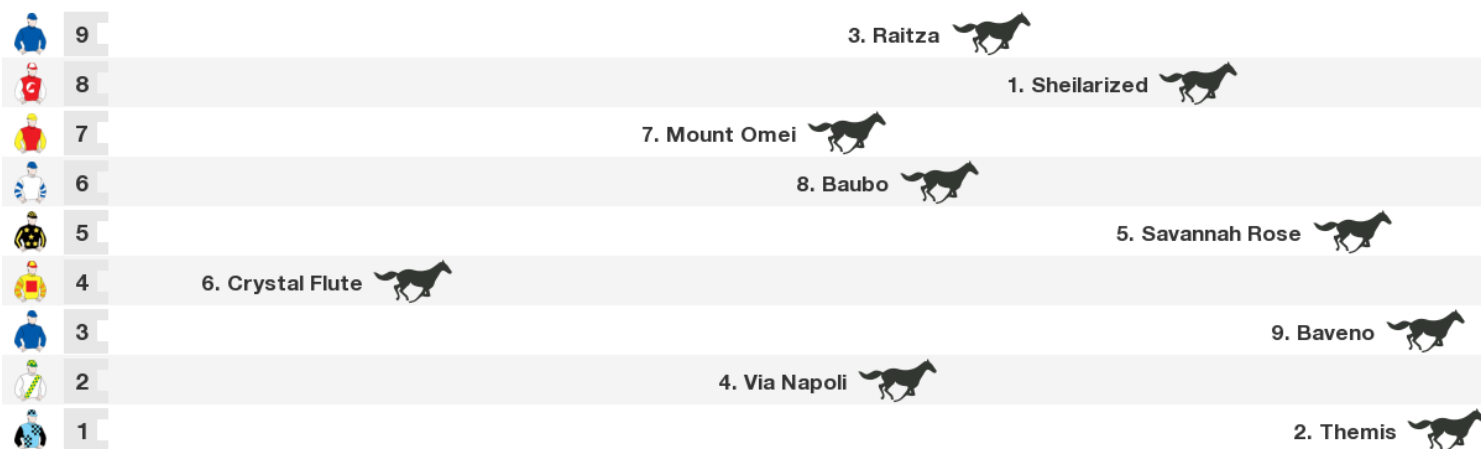

Race 4 MCGRATH ESTATE AGENTS HANDICAP 1600m

NSW: 2:55 pm

Prize $40,000. 1st $23,025. 2nd $7,925. 3rd $3,960. 4th $1,885. 5th $955. 6th $450. 7th $450. 8th $450. 9th $450. 10th $450.

Rail: +5m 1000 to W/P + 3m remainder

Straight: 326m.

Circumference: 1937m.

For: Three-Years-Old. Rating Based. BenchMark 71. Fillies. Handicap.

Gear Changes: 9. Baveno Blinkers first time

VIC/TAS: 2:55 pm
QLD: 2:55 pm
NT: 2:25 pm
SA: 2:25 pm
WA: 12:55 pm

Horse	Jockey	Trainer	Last 10	Career	Prize	W%	P%	Bar	Wgt
1. Sheilarized	Andrew Adkins (a3)	Joseph Pride	9135s1244s	8:2-1-1	$61,490	25%	50%	8	61
2. Themis	Blake Shinn	Gai Waterhouse	323s81s4s8	7:1-1-2	$51,320	14%	57%	1	59
3. Raitza	Tye Angland	John O'Shea	62s1328s3	7:1-2-2	$45,360	14%	71%	10	58.5
4. Via Napoli	Rory Hutchings (a1.5)	Chris Waller	212	3:1-2-0	$51,300	33%	100%	2	58.5
5. Savannah Rose	Jason Collett	Gary Nickson	72406s2514	16:1-2-1	$65,945	6%	25%	5	58
6. Crystal Flute	Kerrin McEvoy	Gerald Ryan	115s232	6:2-2-1	$61,290	33%	83%	4	57
7. Mount Omei	Brenton Avdulla	Chris Waller	412654	6:1-1-0	$22,670	17%	33%	7	57
8. Baubo (NZ)	Glyn Schofield	Chris Waller	8461s463	7:1-0-1	$20,370	14%	29%	6	56.5
9. Baveno	James McDonald	John O'Shea	551s4s4	5:1-0-0	$20,330	20%	20%	3	56.5
10. Mystical Tale	Christian Reith	Bjorn Baker	511s387s0s	8:2-0-1	$29,100	25%	38%		SCRATCHED

Speedmap: Predicted settling positions after start

Rail position: +5m 1000 to W/P + 3m remainder

Race Direction →