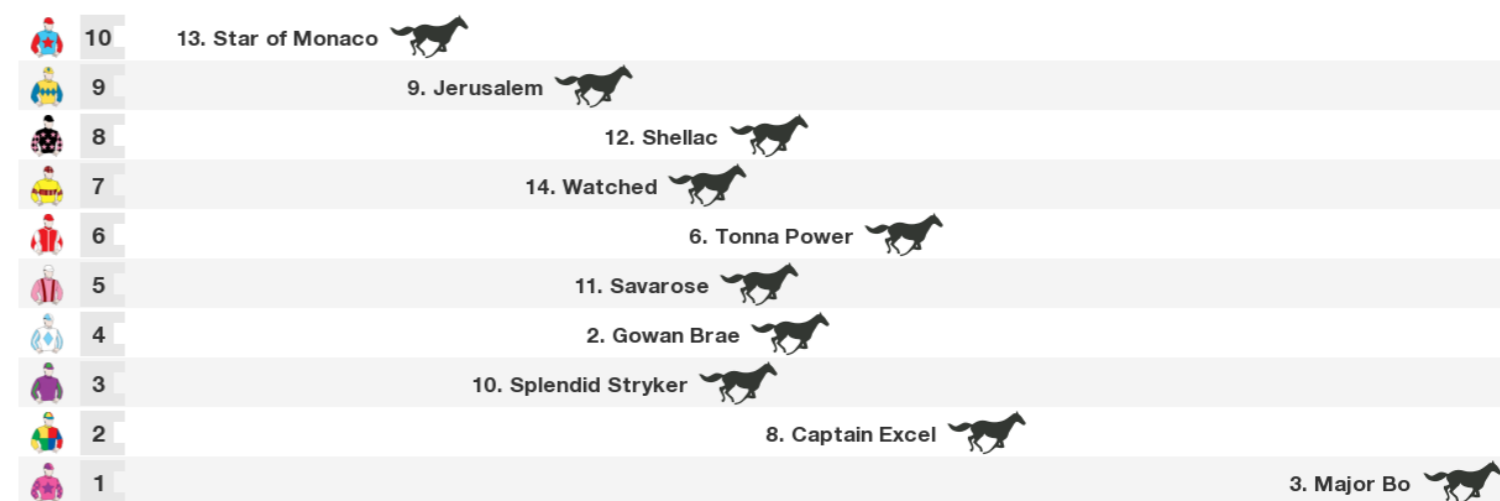

NSW/VIC/TAS: 2:19 pm
NT: 12:49 pm
SA: 1:49 pm
WA: 11:19 am

Horse	Jockey	Trainer	Last 10	Career	Prize	W%	P%	Bar	Wgt
1. Bigmordrive	Luke Londregan	John Holcombe	426653s423	10:0-2-2	$15,000	0%	40%		SCRATCHED
2. Gowan Brae	Amelia Denby	Kelly Schweida	365566s226	22:0-5-2	$24,900	0%	32%	5	57.5
3. Major Bo	Josh Oliver (a1.5)	Tony Sears	957	3:0-0-0	$0	0%	0%	2	57.5
4. Mr Malu	Rick Johnston-Bell (a3)	Paul Facoor	984028s746	10:0-1-0	$2,600	0%	10%		SCRATCHED
5. Padlot (IRE)		Kenneth Deacon	9850088s93	21:0-3-4	$20,225	0%	33%		SCRATCHED
6. Tonna Power	Scott Galloway	David Kelly	657s5s3883	14:0-1-2	$7,975	0%	21%	7	57.5
7. Yours Truthfully	Michael Murphy (a3)	Rod Hilton	5395342059	16:0-1-2	$8,000	0%	19%		SCRATCHED
8. Captain Excel	Matthew McGuren	Barry Lockwood	146s9s8s0	6:1-0-0	$12,575	17%	17%	3	56.5
9. Jerusalem	Gary Geran	Kylie Geran	43355s3	6:0-0-3	$5,800	0%	50%	11	56.5
10. Splendid Stryker	Daniel Griffin	Kelly Schweida	72346367s8	12:0-1-2	$7,200	0%	25%	4	56.5
11. Savarose	Andrew Spinks	Trevor Bailey	562s8705	7:0-1-0	$4,825	0%	14%	6	55.5
12. Shellac	Paul Timbery	Tracy Timbery	8098s36845	13:0-1-1	$7,580	0%	15%	10	55.5
13. Star of Monaco	Vanessa Johnston	Barry Baldwin	0299s8	5:0-1-0	$2,800	0%	20%	13	54.5
14. Watched	Luke Rolls	Bryan Guy	2422496s85	9:0-3-0	$13,900	0%	33%	9	54.5

Speedmap: Predicted settling positions after start

Rail position: True Entire Course.

Race Direction →