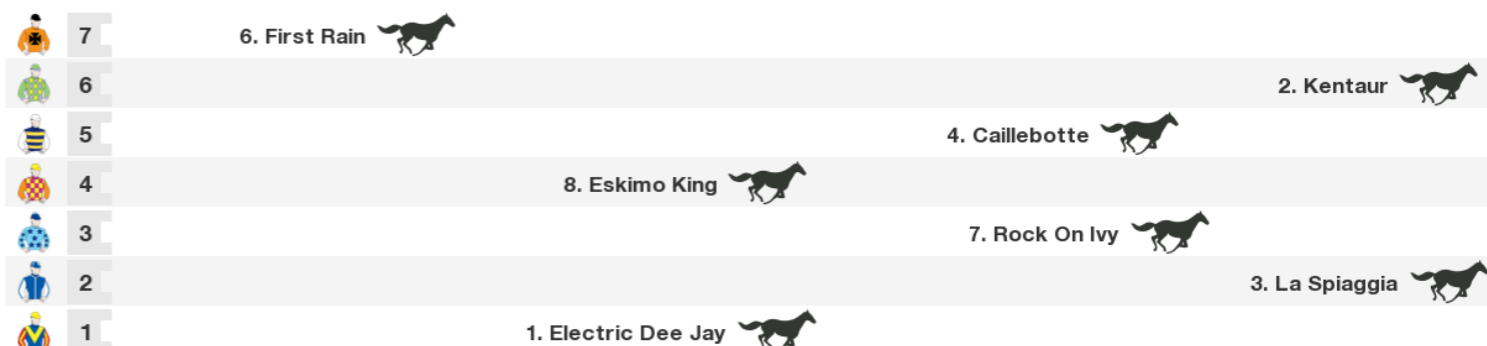

Speedmap: Predicted settling positions after start

Rail position: True Entire Course.

Race Direction →