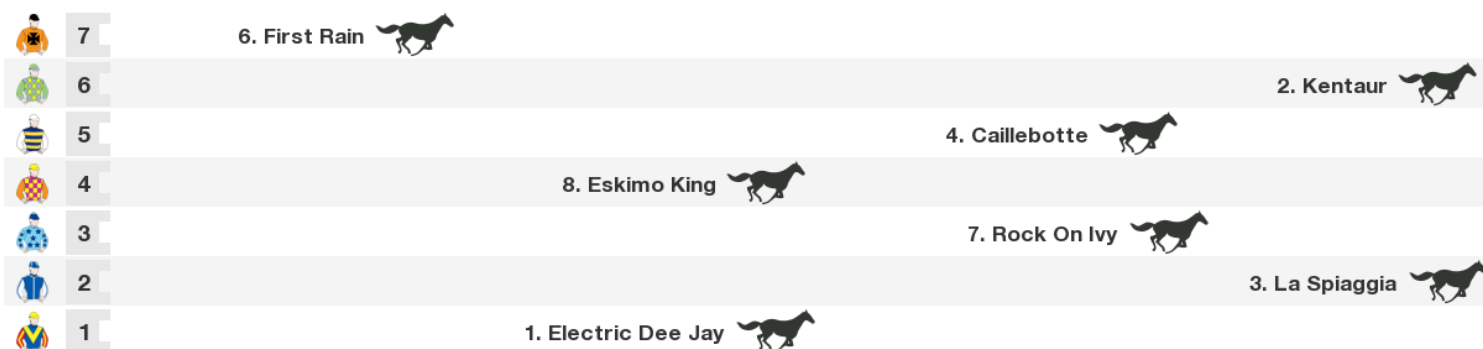

Race 3 GTC MEMBERSHIP Class 3 Plate 1800m

QLD: 1:55 pm

Prize $16,000. 1st $10,400. 2nd $3,200. 3rd $1,600. 4th $800.

Rail: True Entire Course.

Straight: 400m.

Circumference: 1885m.

For: No age restriction. QLD Avg Prizemoney All Starts. Class 3. No sex restriction. Set Weights.

Gear Changes: 1. Electric Dee Jay Glue on shoes first time, race plates off first time

NSW/VIC/TAS: 2:55 pm
NT: 1:25 pm
SA: 2:25 pm
WA: 11:55 am

Horse	Jockey	Trainer	Last 10	Career	Prize	W%	P%	Bar	Wgt
1. Electric Dee Jay (NZ)	Michael Murphy (a3)	Brian Smith	5325595126	30:3-5-5	$75,910	10%	43%	1	59
2. Kentaur	Scott Galloway	Wendy Bannerot	7305309s67	36:3-3-3	$79,950	8%	25%	7	59
3. La Spiaggia	Matthew Palmer	Toby Edmonds	1317s42211	13:4-2-2	$62,930	31%	62%	2	59
4. Caillebotte (IRE)	Matthew McGuren	Matthew Dunn	372651s00s	13:2-2-1	$39,110	15%	38%	5	57.5
5. Cashinko	Luke Rolls	Diane G Murphy	7084s36125	20:2-3-1	$35,550	10%	30%		SCRATCHED
6. First Rain	Daniel Griffin	Stephen Lee	420644s571	20:3-2-1	$54,275	15%	30%	8	57
7. Rock On Ivy (NZ)	Brooke Ainsworth (a2)	Donald Baker	211229113s	14:4-3-1	$39,040	29%	57%	3	57
8. Eskimo King (NZ)	Josh Oliver (a1.5)	Brett Lunney	6512s46834	15:1-2-5	$26,525	7%	53%	4	56

Speedmap: Predicted settling positions after start

Rail position: True Entire Course.

Race Direction →