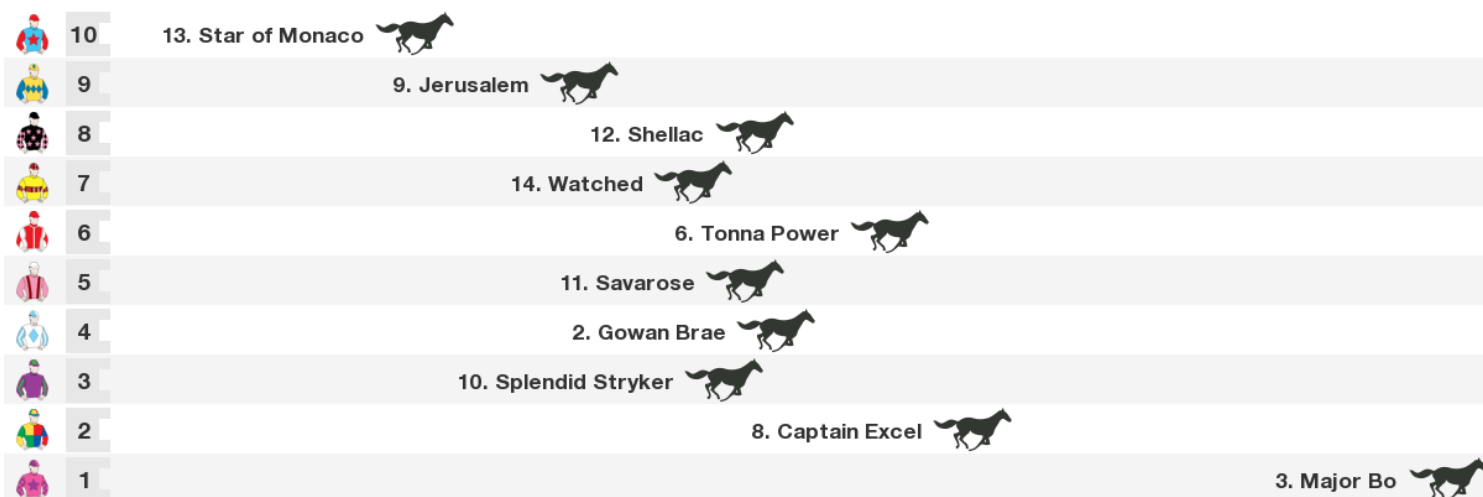

NSW/VIC/TAS: 2:19 pm

NT: 12:49 pm

SA: 1:49 pm

WA: 11:19 am

Horse	Jockey	Trainer	Last 10	Career	Prize	W%	P%	Bar	Wgt
1. Bigmordrive	Luke Londregan	John Holcombe	426653s423	10:0-2-2	\$15,000	0%	40%	SCRATCHED	
2. Gowan Brae	Amelia Denby	Kelly Schweida	365566s226	22:0-5-2	\$24,900	0%	32%	5	57.5
3. Major Bo	Josh Oliver (a1.5)	Tony Sears	957	3:0-0-0	\$0	0%	0%	2	57.5
4. Mr Malu	Rick Johnston-Bell (a3)	Paul Facoor	984028s746	10:0-1-0	\$2,600	0%	10%	SCRATCHED	
5. Padlot (IRE)		Kenneth Deacon	9850088s93	21:0-3-4	\$20,225	0%	33%	SCRATCHED	
6. Tonna Power	Scott Galloway	David Kelly	657s5s3883	14:0-1-2	\$7,975	0%	21%	7	57.5
7. Yours Truthfully	Michael Murphy (a3)	Rod Hilton	5395342059	16:0-1-2	\$8,000	0%	19%	SCRATCHED	
8. Captain Excel	Matthew McGuren	Barry Lockwood	146s9s8s0	6:1-0-0	\$12,575	17%	17%	3	56.5
9. Jerusalem	Gary Geran	Kylie Geran	43355s3	6:0-0-3	\$5,800	0%	50%	11	56.5
10. Splendid Stryker	Daniel Griffin	Kelly Schweida	72346367s8	12:0-1-2	\$7,200	0%	25%	4	56.5
11. Savarose	Andrew Spinks	Trevor Bailey	562s8705	7:0-1-0	\$4,825	0%	14%	6	55.5
12. Shellac	Paul Timbery	Tracy Timbery	8098s36845	13:0-1-1	\$7,580	0%	15%	10	55.5
13. Star of Monaco	Vanessa Johnston	Barry Baldwin	0299s8	5:0-1-0	\$2,800	0%	20%	13	54.5
14. Watched	Luke Rolls	Bryan Guy	2422496s85	9:0-3-0	\$13,900	0%	33%	9	54.5

### Speedmap: Predicted settling positions after start

Rail position: True Entire Course.

Race Direction →