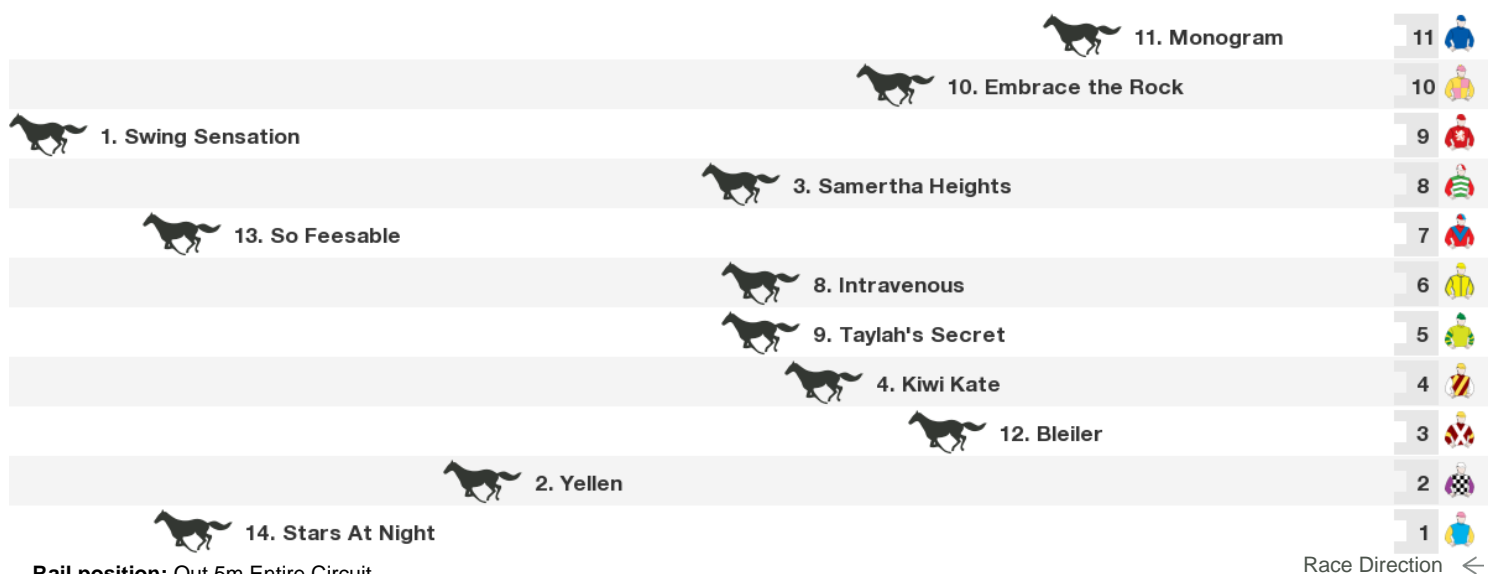

Speedmap: Predicted settling positions after start