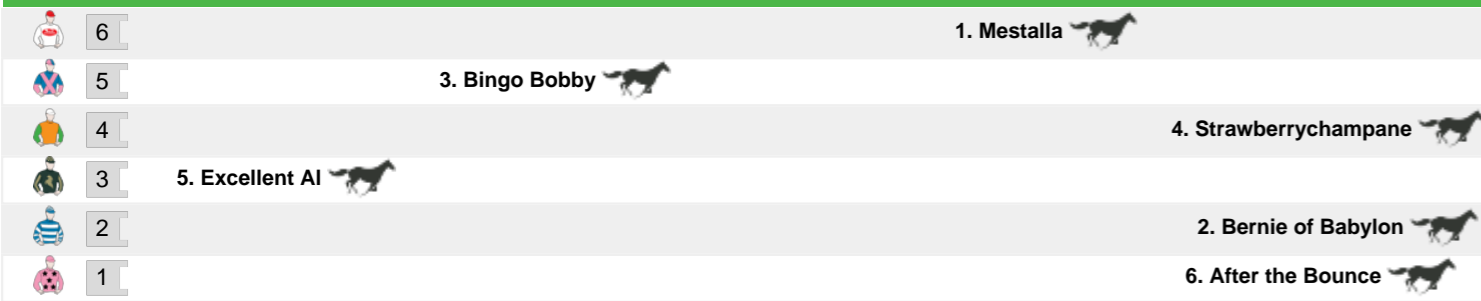

Rail: True

Straight: 360m.

Circumference: 1600m.

For: No age restriction. Rating Based. BenchMark 60. No sex restriction. Handicap.

VIC/TAS: 12:13 pm
QLD: 12:13 pm
NT: 11:43 am
SA: 11:43 am
WA: 10:13 am

Horse	Jockey	Trainer	Last 10	Career	Prize	W%	P%	Bar	Wgt
1. Mestalla	Jeff Lloyd	Matthew Dunn	12274434s1	14:3-3-1	\$42,425	21%	50%	6	60
2. Bernie of Babylon	Matthew Paget	Stewart Campbell	8616373485	34:5-3-8	\$73,020	15%	47%	2	59.5
3. Bingo Bobby	Ben Looker	Sharon Pepper	466608628s	47:4-5-10	\$75,805	9%	40%	5	57.5
4. Strawberrychampane	Kirk Matheson	Stephen Bennett	3850244412	30:4-8-4	\$59,050	13%	53%	4	57.5
5. Excellent AI	Chris Whiteley	Felicity Firth	0s7800s073	32:4-3-5	\$61,350	13%	38%	3	56.5
6. After the Bounce	Bobby El-Issa	Graeme Birney	3437496453	48:4-4-8	\$60,615	8%	33%	1	54

Speedmap: Predicted settling positions after start

Rail position: True

Race Direction →

6 ALBADEEN

5 year old chestnut mare (female)

Sire General Nediym Dam Alba

Breeder Mr M J Wise

Owners Mooned Park Pty Ltd Syn (Mgr: K Albert), Ms A C Williams, C J & Mrs K M Hines & A J Caines