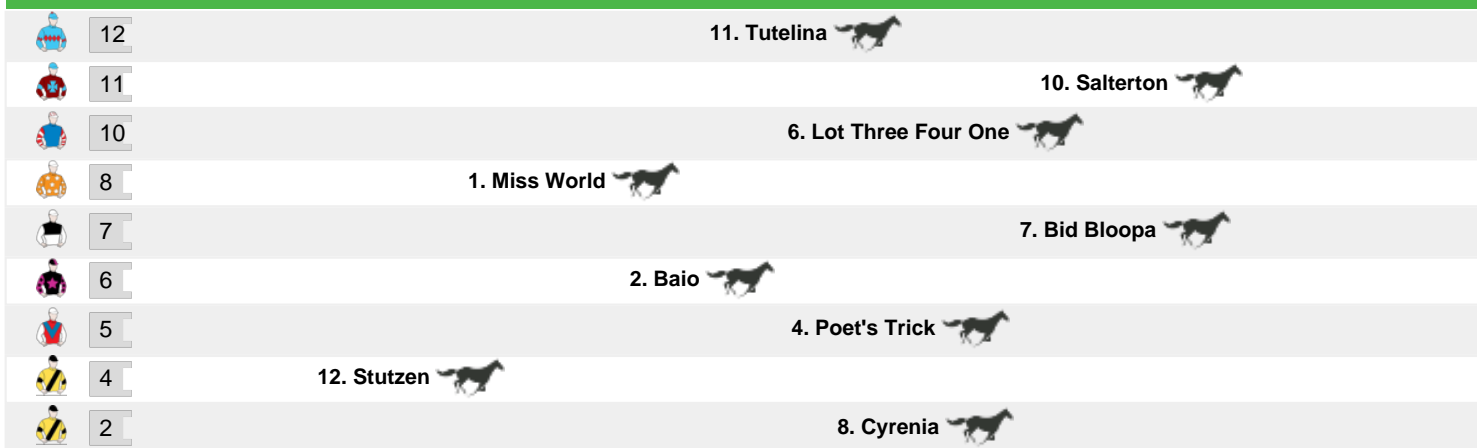

VIC/TAS: 02:56 pm
QLD: 02:56 pm
NT: 02:26 pm
SA: 02:26 pm
WA: 12:56 pm

Horse	Jockey	Trainer	Last 10	Career	Prize	W%	P%	Bar	Wgt
1. Miss World	Andrew Gibbons	Matthew Smith	491s51	5:2-0-0	$26,155	40%	40%	8	58
2. Baio	Ms Melinda Graham (a3)	Benjamin Smith	s0467152s6	13:1-1-1	$47,000	8%	23%	6	56.5
3. Triple Hero	Blake Spriggs	David Nugent	s578s916	6:1-0-0	$13,750	17%	17%		SCRATCHED
4. Poet's Trick	Ms Jess Taylor (a1.5)	Neil Godbolt	2126441s80	13:2-2-2	$28,625	15%	46%	5	55.5
5. Volley of Fire	Adrian Layt	Anthony Cummings	7993s95441	12:1-0-1	$26,570	8%	17%		SCRATCHED
6. Lot Three Four One	James Innes Jnr (a3)	Gary Portelli	4s51425366	11:1-1-1	$22,925	9%	27%	10	55
7. Bid Bloopa	Grant Buckley	Michelle Tucker	12s22245s5	8:1-4-0	$25,250	13%	63%	7	54.5
8. Cyrenia	Glenn Lynch	Paul Perry	544307s925	24:2-4-2	$56,020	8%	33%	2	54
9. Oh So Jazzy	Mitchell Bell	Mack Griffith	s21	2:1-1-0	$17,450	50%	100%		SCRATCHED
10. Salterton	Serg Lisnyy	Paul Perry	s159842s15	15:2-3-1	$31,165	13%	40%	11	54
11. Tutelina	James Innes Jnr (a3)	Pat Farrell	8s114326s7	11:2-1-2	$24,030	18%	45%	12	54
12. Stutzen	Ms Alex Stokes	Paul Perry	s656448333	24:1-1-4	$32,705	4%	25%	4	54

Speedmap: Predicted settling positions after start

Rail position: True

Race Direction →