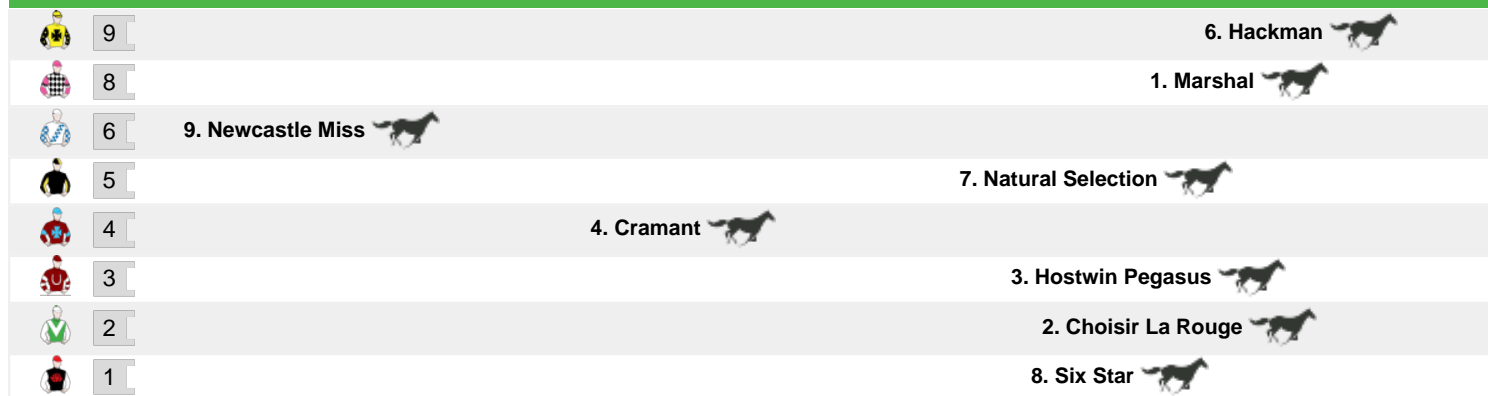

Race 4 WESTERN FRONT CLASS 2 HANDICAP 1000m

NSW: 02:06 pm

Prize $22,000. 1st $12,250. 2nd $4,250. 3rd $2,100. 4th $1,000. 5th $525. 6th $375. 7th $375. 8th $375. 9th $375. 10th $375.

Rail: +3m Entire Circuit

Straight: 262m.

Circumference: 1718m.

For: No age restriction. Rating Based. Class 2. No sex restriction. Handicap.

VIC/TAS: 02:06 pm
QLD: 02:06 pm
NT: 01:36 pm
SA: 01:36 pm
WA: 12:06 pm

Horse	Jockey	Trainer	Last 10	Career	Prize	W%	P%	Bar	Wgt
1. Marshal	Roy L McCabe (a3)	Kristen Buchanan	15s2s3s037	10:2-1-2	$36,025	20%	50%	8	59
2. Choisir La Rouge	Mitchell Bell	Matthew Smith	s35382s6s7	8:1-1-2	$28,880	13%	50%	2	58.5
3. Hostwin Pegasus	Jay Ford	Gary Moore	12270s662	8:1-3-0	$41,235	13%	50%	3	57.5
4. Cramant	Thomas Huet	Paul Perry	s7421	4:1-1-0	$20,175	25%	50%	4	57
5. Miss World	Andrew Gibbons	Matthew Smith	491s51	5:2-0-0	$26,155	40%	40%		SCRATCHED
6. Hackman	Grant Buckley	Steve Hodge	02525x646s	15:2-3-1	$30,950	13%	40%	9	55
7. Natural Selection	Taylor Marshall (a1.5)	Rodney Northam	1s4431s4	6:2-0-1	$24,450	33%	50%	5	55
8. Six Star	Ms Melinda Graham (a3)	John McNair	64691s2327	10:1-2-2	$29,385	10%	50%	1	55
9. Newcastle Miss	James Innes Jnr (a3)	Alan Scorse	s0430355s3	27:2-3-7	$51,145	7%	44%	6	54

Speedmap: Predicted settling positions after start

Rail position: +3m Entire Circuit

Race Direction →