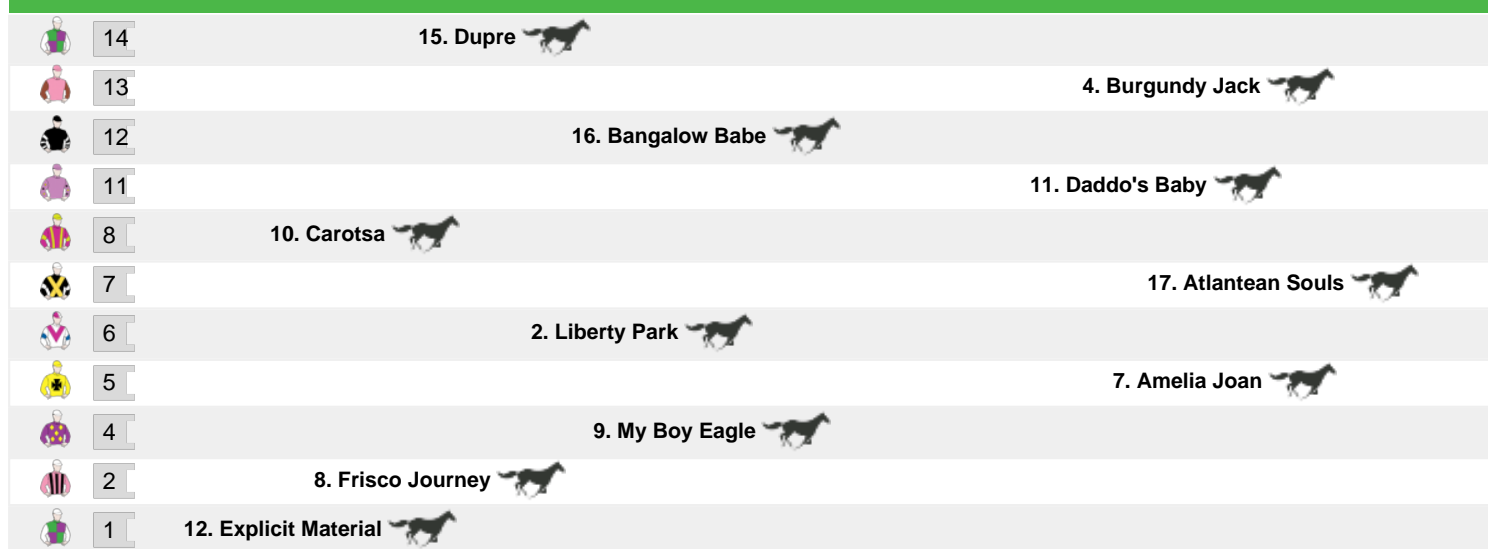

Horse	Jockey	Trainer	Last 10	Career	Prize	W%	P%	Bar	Wgt
1. Bazza's Boy		Jenny Graham	2s2	2:0-2-0	$5,800	0%	100%	SCRATCHED	
2. Liberty Park	Marlon Dolendo	Melissa Harrison	2	1:0-1-0	$2,900	0%	100%	6	59
3. Catnap	Peter Graham	Bob Milligan	63	2:0-0-1	$1,425	0%	50%	SCRATCHED	
4. Burgundy Jack	Matthew Bennett	Paul Smith	5254s26	6:0-2-0	$7,175	0%	33%	13	57.5
5. London Lady	Luke Rolls	Matthew Dunn	624s652	6:0-2-0	$8,725	0%	33%	SCRATCHED	
6. Action Button	Ms Alison Threadwell	Matthew Dunn	s0243	4:0-1-1	$5,175	0%	50%	SCRATCHED	
7. Amelia Joan	Cassandra Schmidt	Stephen Lee	8	1:0-0-0	$275	0%	0%	5	55.5
8. Frisco Journey	Scott Thurlow	William Pholi	6s60	3:0-0-0	$275	0%	0%	2	55.5
9. My Boy Eagle	Craig Franklin	Cathy Chapman	2s0509	5:0-1-0	$3,600	0%	20%	4	55
10. Carotsa	Ms Kasie Stanley (a1.5)	John Shelton	s7464808s0	9:0-0-0	$2,300	0%	0%	8	54.5
11. Daddo's Baby	Jason Taylor	Carolyn Halliday	6253s805s5	9:0-1-1	$4,450	0%	22%	11	54.5
12. Explicit Material	Ben Looker	Brett Bellamy	0065s0	5:0-0-0	$1,250	0%	0%	1	54.5
13. Vision of Hope (NZ)	Jackson Morris	David Kelly	46s0	3:0-0-0	$0	0%	0%	SCRATCHED	
14. Les Remarquables		Stephen Lee	9s85	3:0-0-0	$0	0%	0%	SCRATCHED	
15. Dupre		Brett Bellamy	779	3:0-0-0	$550	0%	0%	14	54.5
16. Bangalow Babe	Matthew Paget	Hunter Kilner	44s590	5:0-0-0	$1,450	0%	0%	12	54.5
17. Atlantean Souls		Debbie Trembath	90388s90	7:0-0-1	$1,350	0%	14%	7	54.5

Speedmap: Predicted settling positions after start

Rail position: Rail Out 4.5m 1200-WP, Out 4.5m WP-1600m, Out 1m from the 1600m-1200m

Race Direction →