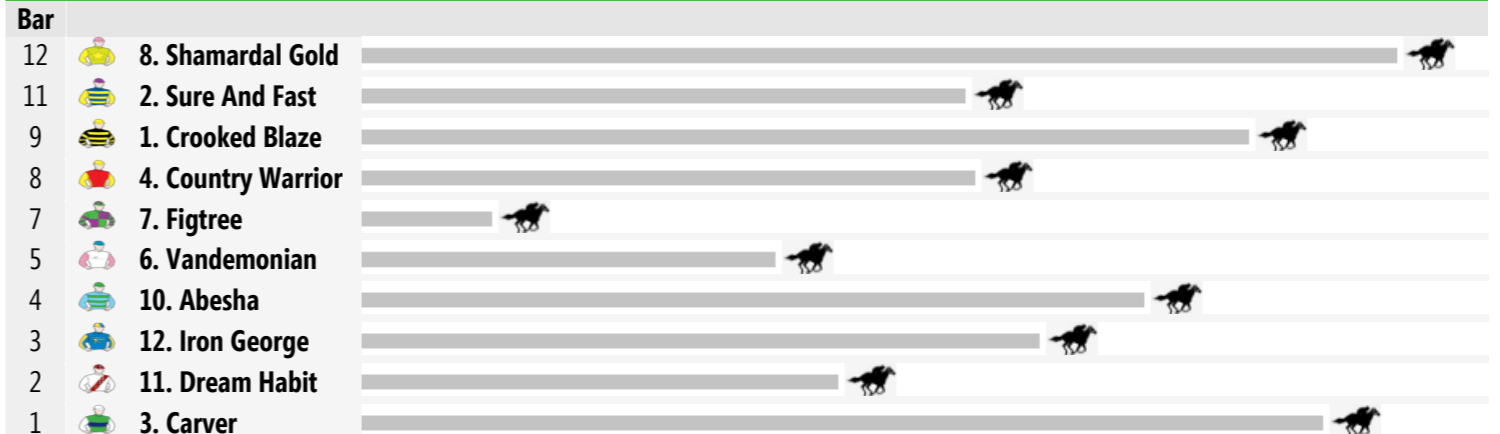

VIC/TAS: 03:23 pm
 QLD: 02:23 pm
 NT: 01:53 pm
 SA: 02:53 pm
 WA: 12:23 pm

Horse	Jockey	Trainer	Last 10	Career	Prize	W%	P%	Bar	Wgt
1. Crooked Blaze	Ms Samantha Clenton (a3)	Leon Davies	162s2253s5	10:2-3-1	\$42,675	20%	60%	9	59
2. Sure And Fast	Blake Shinn	Bede Murray	s13641s0	6:2-0-1	\$27,270	33%	50%	11	58
3. Carver	Ms Winona Costin (a2)	Kerry Parker	281326s344	10:1-2-2	\$35,285	10%	50%	1	57
4. Country Warrior	Tye Angland	Chris Waller	40s5s52222	8:0-4-0	\$36,790	0%	50%	8	57
5. Kinagat	Hugh Bowman	Bart & James Cummings	185	3:1-0-0	\$15,005	33%	33%	SCRATCHED	
6. Vandemonian	Kerrin McEvoy	Paul Messara	41s0	3:1-0-0	\$21,850	33%	33%	5	57
7. Figtree	Tommy Berry	Gwenda Markwell	1s6	2:1-0-0	\$12,625	50%	50%	7	56.5
8. Shamardal Gold	Paul King	Gai Waterhouse	1s76s8	4:1-0-0	\$18,450	25%	25%	12	54.5
9. Luxury	Jay Ford	Danny Williams	1s234s4	5:1-1-1	\$23,560	20%	60%	SCRATCHED	
10. Abesha	Sam Clipperton	Pat Carey	12s04s53	6:1-1-1	\$15,310	17%	50%	4	54
11. Dream Habit	Andrew Gibbons	Gavin Andrews	415s9518s0	9:2-1-0	\$37,465	22%	33%	2	54
12. Iron George	Priscilla Schmidt (a2)	Tina Rogers	14s060	5:1-0-0	\$9,250	20%	20%	3	54

Speedmap: Predicted settling positions after start

Rail Position: +3m Entire Circuit

Race Direction >>

11 DREAM HABIT

3 year old bay gelding (male)
 Sire Time Thief Dam Secret Habit
 Breeder D M & Y L Clerke
 Owners G J Smith, Miss A P Smith, D L Smith & M G Smith
 Colours White, Tartan Sash And Cap