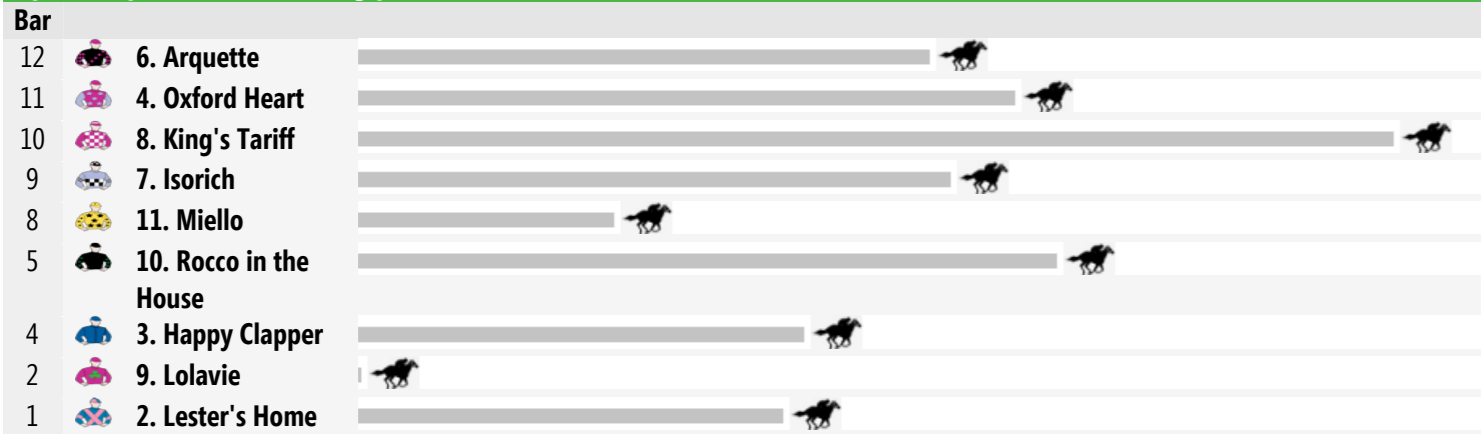

VIC/TAS: 04:40 pm
QLD: 03:40 pm
NT: 03:10 pm
SA: 04:10 pm
WA: 01:40 pm

Horse	Jockey	Trainer	Last 10	Career	Prize	W%	P%	Bar	Wgt
1. Mahican		Peter Moody	25s721s31x	11:3-1-2	$62,470	27%	55%	SCRATCHED	
2. Lester's Home	Andrew Gibbons	Tony Newing	7315s71281	15:5-1-3	$85,800	33%	60%	1	57.5
3. Happy Clapper	Blake Shinn	Patrick Webster	s2s3423	5:0-2-2	$45,925	0%	80%	4	56.5
4. Oxford Heart	Hugh Bowman	Kim Waugh	2839s82325	25:2-7-7	$114,130	8%	64%	11	56.5
5. Happy Valley	Kerrin McEvoy	Matthew Smith	751s1s41	6:3-0-0	$30,655	50%	50%	SCRATCHED	
6. Arquette	Tommy Berry	Michael, Wayne & John Hawkes	1s41s3	4:2-0-1	$30,750	50%	75%	12	55
7. Isorich	Taylor Marshall (a3)	Wayne Seelin	42753s6216	25:2-5-6	$79,175	8%	52%	9	55
8. King's Tariff	Jay Ford	Joan Pracey	196s522906	18:3-2-2	$64,530	17%	39%	10	55
9. Lolavie	Thomas Huet	Paul Perry	s063271125	53:6-7-8	$137,760	11%	40%	2	55
10. Rocco in the House	Paul King	Mark Spackman	3643s51543	23:4-2-6	$47,600	17%	52%	5	54.5
11. Miello	Ms Kathy O'Hara	Damien Lane	93s8336381	24:4-3-5	$60,570	17%	50%	8	54
12. Little Patrick	Sam Clipperton	David Pfeiffer	s011s0s04	6:2-0-0	$17,400	33%	33%	SCRATCHED	

Speedmap: Predicted settling positions after start

Rail Position: +3m Entire Circuit

Race Direction >>

Race 4 INGLIS BONUS HANDICAP 1250m

NSW: 03:23 pm

Prize $50,000. 1st $29,125. 2nd $10,025. 3rd $5,010. 4th $2,385. 5th $1,205. 6th $450. 7th $450. 8th $450. 9th $450. 10th $450.
Rail: +3m Entire Circuit
Straight: 317m.
Circumference: 1578m.
For: Three-Years-Old. Rating Based. No Metro Wins, Special Conditions. No sex restriction. Handicap.

VIC/TAS: 03:23 pm
QLD: 02:23 pm
NT: 01:53 pm
SA: 02:53 pm
WA: 12:23 pm

Horse	Jockey	Trainer	Last 10	Career	Prize	W%	P%	Bar	Wgt
1. Crooked Blaze	Ms Samantha Clenton (a3)	Leon Davies	162s2253s5	10:2-3-1	$42,675	20%	60%	9	59
2. Sure And Fast	Blake Shinn	Bede Murray	s13641s0	6:2-0-1	$27,270	33%	50%	11	58
3. Carver	Ms Winona Costin (a2)	Kerry Parker	281326s344	10:1-2-2	$35,285	10%	50%	1	57
4. Country Warrior	Tye Angland	Chris Waller	40s5s52222	8:0-4-0	$36,790	0%	50%	8	57
5. Kinagat	Hugh Bowman	Bart & James Cummings	185	3:1-0-0	$15,005	33%	33%	SCRATCHED	
6. Vandemonian	Kerrin McEvoy	Paul Messara	41s0	3:1-0-0	$21,850	33%	33%	5	57
7. Figtree	Tommy Berry	Gwenda Markwell	1s6	2:1-0-0	$12,625	50%	50%	7	56.5
8. Shamardal Gold	Paul King	Gai Waterhouse	1s76s8	4:1-0-0	$18,450	25%	25%	12	54.5
9. Luxury	Jay Ford	Danny Williams	1s234s4	5:1-1-1	$23,560	20%	60%	SCRATCHED	
10. Abesha	Sam Clipperton	Pat Carey	12s04s53	6:1-1-1	$15,310	17%	50%	4	54
11. Dream Habit	Andrew Gibbons	Gavin Andrews	415s9518s0	9:2-1-0	$37,465	22%	33%	2	54
12. Iron George	Priscilla Schmidt (a2)	Tina Rogers	14s060	5:1-0-0	$9,250	20%	20%	3	54