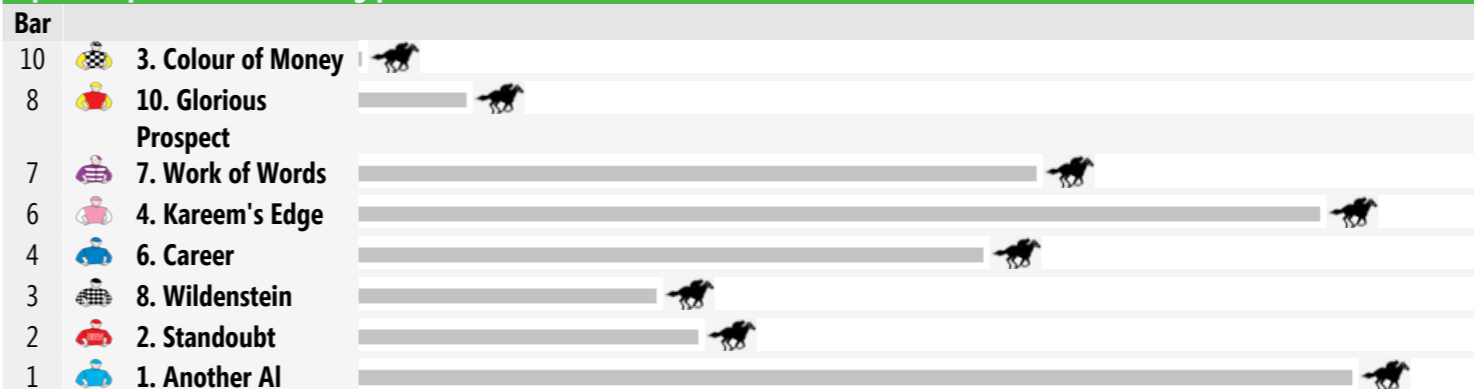

Race 2 TAB REWARDS HANDICAP 1900m

NSW: 02:13 pm

Prize $50,000. 1st $29,125. 2nd $10,025. 3rd $5,010. 4th $2,385. 5th $1,205. 6th $450. 7th $450. 8th $450. 9th $450. 10th $450.
Rail: +3m Entire Circuit
Straight: 317m.
Circumference: 1578m.
For: Three-Years-Old. Rating Based. No Metro Wins, Special Conditions. No sex restriction. Handicap.

VIC/TAS: 02:13 pm
QLD: 01:13 pm
NT: 12:43 pm
SA: 01:43 pm
WA: 11:13 am

Horse	Jockey	Trainer	Last 10	Career	Prize	W%	P%	Bar	Wgt
1. Another Al	Brenton Avdulla	Gai Waterhouse	155s734	6:1-0-1	$25,715	17%	33%	1	59
2. Standoubt	Kerrin McEvoy	Gerald Ryan	7716s243	7:1-1-1	$41,360	14%	43%	2	58
3. Colour of Money	Hugh Bowman	Bart & James Cummings	5255	4:0-1-0	$8,875	0%	25%	10	57
4. Kareem's Edge	Lester Grace (a2)	Paul Smith	15347s1183	13:3-1-4	$36,045	23%	62%	6	57
5. Tempered Strength	Tommy Berry	Bart & James Cummings	236	3:0-1-1	$6,725	0%	67%		SCRATCHED
6. Career	Sam Clipperton	John O'Shea	314s6	4:1-0-1	$16,250	25%	50%	4	56
7. Work of Words	Blake Shinn	Chris Waller	37s48	4:0-0-1	$3,925	0%	25%	7	56
8. Wildenstein	Brodie Loy (a3)	Paul Perry	3474s10	6:1-0-1	$24,920	17%	33%	3	55.5
9. Doubos	Ms Kathy O'Hara	John P Thompson	55312s42	7:1-2-1	$17,555	14%	57%		SCRATCHED
10. Glorious Prospect (NZ)	Daniel Muscutt (a1.5)	Chris Waller	79	2:0-0-0	$375	0%	0%	8	54

Speedmap: Predicted settling positions after start

Rail Position: +3m Entire Circuit

Race Direction >>