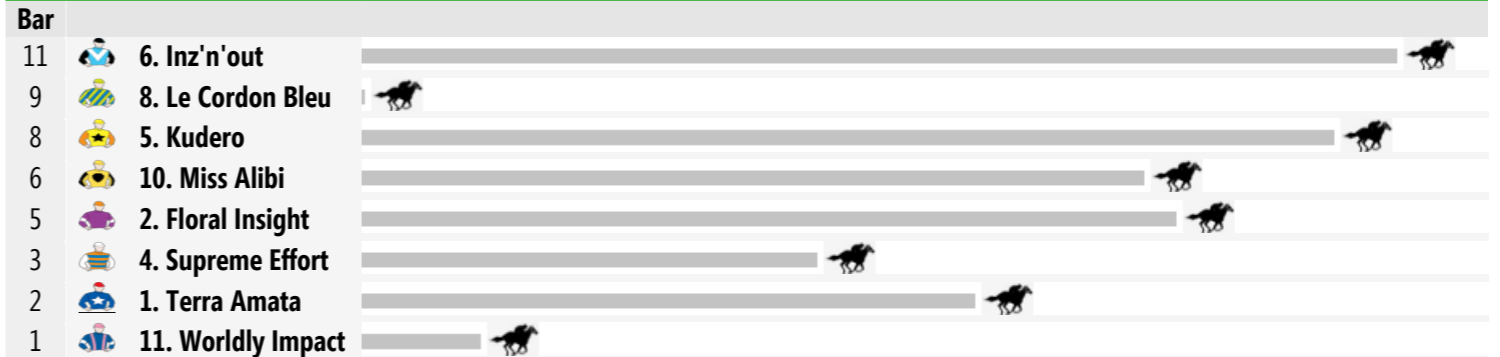

Rail: +3m Entire Circuit

Straight: 317m.

Circumference: 1578m.

For: Three-Years-Old and Upwards. Rating Based. BenchMark 75. No sex restriction. Handicap.

VIC/TAS: 04:00 pm
QLD: 03:00 pm
NT: 02:30 pm
SA: 03:30 pm
WA: 01:00 pm

Horse	Jockey	Trainer	Last 10	Career	Prize	W%	P%	Bar	Wgt
1. Terra Amata	Ms Samantha Clenton (a3)	Kris Lees	42113552s5	26:7-8-3	$162,275	27%	69%	2	60
2. Floral Insight	Brodie Loy (a3)	Jim Delaney	7204528s51	77:18-11-20	$292,075	23%	64%	5	59.5
3. Swipeline	Serg Lisnyy (a2)	Tony McEvoy	s2s3511s70	13:3-1-2	$82,200	23%	46%	SCRATCHED	
4. Supreme Effort	Sam Clipperton	Kim Waugh	14s172s421	8:3-2-0	$76,305	38%	63%	3	58.5
5. Kudero	Joshua Parr	Clarry Conners	55600s4512	19:4-2-1	$121,565	21%	37%	8	58
6. Inz'n'out	Brenton Avdulla	Gerald Ryan	32s2211	6:2-3-1	$144,600	33%	100%	11	57
7. Sweet Serendipity	Ms Jess Taylor (a3)	Jason Coyle	91809s7615	11:3-0-0	$92,580	27%	27%	SCRATCHED	
8. Le Cordon Bleu	Tommy Berry	Michael, Wayne & John Hawkes	s31s3	3:1-0-2	$26,210	33%	100%	9	56
9. Hot Pistol	Kerrin McEvoy	Matthew Smith	3s113113	7:4-0-3	$37,825	57%	100%	SCRATCHED	
10. Miss Alibi	Jason Collett	John McNair	04s656323s	12:2-1-2	$94,775	17%	42%	6	55.5
11. Worldly Impact	Ms Winona Costin (a2)	Craig Carmody	84s378357s	19:3-0-5	$81,145	16%	42%	1	55

Speedmap: Predicted settling positions after start

Rail Position: +3m Entire Circuit

Race Direction >>