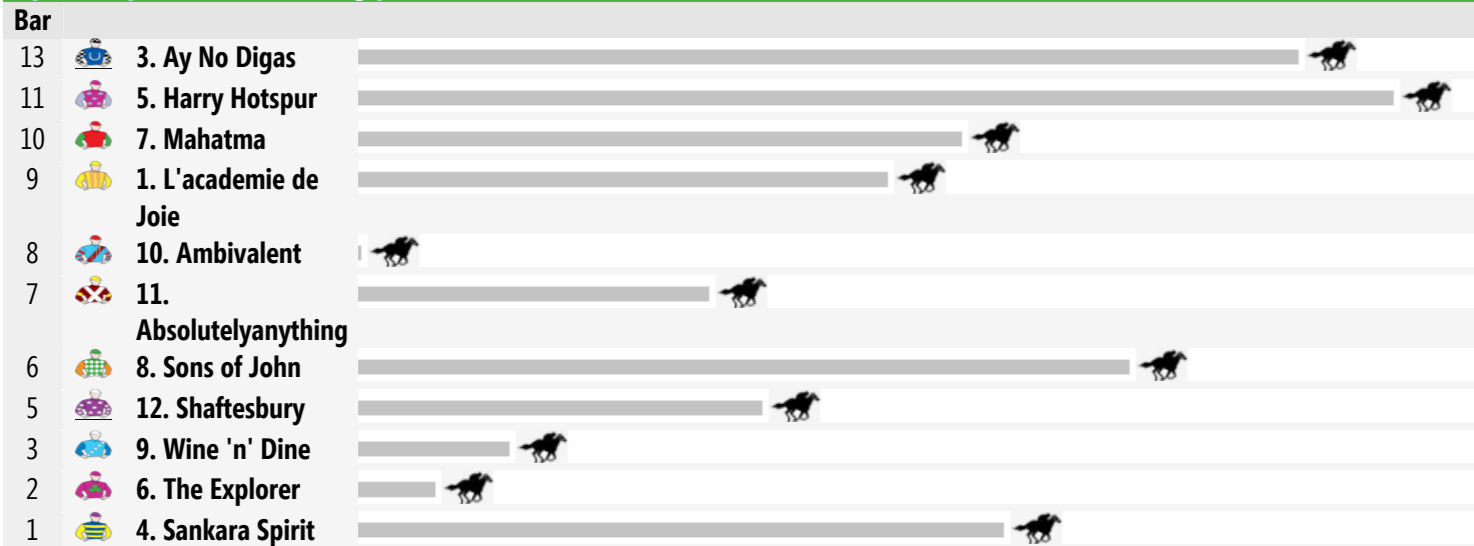

VIC/TAS: 05:20 pm
QLD: 04:20 pm
NT: 03:50 pm
SA: 04:50 pm
WA: 02:20 pm

Horse	Jockey	Trainer	Last 10	Career	Prize	W%	P%	Bar	Wgt
1. L'academie de Joie	Brodie Loy (a3)	Gabrielle Englebrecht	16414s8813	54:11-3-5	$128,365	20%	35%	9	59.5
2. Pit Boss	Ms Samantha Clenton (a3)	Tony McEvoy	6s3123041s	14:3-3-3	$85,580	21%	64%		SCRATCHED
3. Ay No Digas (GER)	Hugh Bowman	Kris Lees	s4113s1s7s	8:3-1-2	$65,686	38%	75%	13	58.5
4. Sankara Spirit	Tommy Berry	Bede Murray	393s615321	25:4-6-6	$86,540	16%	64%	1	58.5
5. Harry Hotspur	Blake Shinn	Kim Waugh	1254s40413	19:3-2-3	$85,325	16%	42%	11	58
6. The Explorer	Serg Lisnyy (a2)	Paul Perry	46314018s7	24:4-4-3	$86,530	17%	46%	2	58
7. Mahatma	James Innes Jnr (a3)	Les Bridge	s602140s64	22:3-5-0	$87,815	14%	36%	10	57.5
8. Sons of John	Jeff Penza	Jason Attard	145s61132	8:3-1-1	$52,190	38%	63%	6	57.5
9. Wine 'n' Dine	Tye Angland	Joseph Pride	058916766s	39:5-3-6	$163,020	13%	36%	3	57
10. Ambivalent	Ms Winona Costin (a2)	Ken Lantry	6s015412s4	25:4-5-6	$125,085	16%	60%	8	56.5
11. Absolutelyanything	Jason Collett	Joseph Pride	76s5623970	20:3-2-2	$78,630	15%	35%	7	56
12. Shaftesbury (NZ)	Kerrin McEvoy	Chris Waller	6s5214s324	9:1-2-2	$46,430	11%	56%	5	55
13. Loophole (NZ)		Chris Waller	s754329216	24:2-4-3	$82,475	8%	38%		SCRATCHED

Speedmap: Predicted settling positions after start

Rail Position: +3m Entire Circuit

Race Direction >>

6 CAREER

3 year old bay filly (female)
Sire New Approach **Dam** Ambitious Lady
Breeder Darley
Owners Godolphin
Colours Royal Blue

Trainer John O'Shea
Jockey Sam Clipperton 56.0kg
Win Range 1400m

Barrier 4
Prizemoney $16,250
W&P% 25-50

Career 4:1-0-1 **12 Mths** 4:1-0-1 **1st Up** 2:0-0-0 **2nd Up** 1:1-0-0
Firm 0:0-0-0 **Good** 3:1-0-1 **Soft** 1:0-0-0 **Heavy** 0:0-0-0
Jockey 1:0-0-1 **Dist** 0:0-0-0 **Track** 0:0-0-0 **Trk/Dst** 0:0-0-0

Race Details	Track	Jockey	Wgt	Br.	Odds	Winner	@800	@400
3 of 9 Gosf Fri 9Jan15 1600m Bm65	Good	S Clipperton	54	7	$6.50	Harry Hotspur 58.5kg 1.80L 1:38.14	4	5
1 of 13 Newc Fri 26Dec14 1400m Mdn-sw	Good	J Penza	55.5	7	$7.50	Career 55.5kg 0.50L 1:25.28	6	4
4 of 8 Goul Thu 11Dec14 1300m 3y Mdn	Soft	J Penza	55.5	4	$11	Old Habits 58kg 1.50L 1:18.33	5	5
4 of 8 W FM Thu 20Nov14 808m BT-3-F-OPN	Good	T Angland	n/a			Freeze the Charges n/a L 0:47.3		
7 of 7 W FM Fri 7Nov14 794m BT-3-F-OPN	Soft	S Clipperton	n/a			Freeze the Charges n/a L 0:46.6		

7 WORK OF WORDS

3 year old bay gelding (male)
Sire Dylan Thomas **Dam** Princess Pedrille
Breeder Ralph Johns Pty Ltd
Owners Magic Bloodstock Racing (Mgr: P G Tighe) & Wopitt Bloodstock (Mgr: Mrs D N Kepitits)
Colours Purple, White Hoops, Black Seams, Purple And White Quartered Cap

Trainer Chris Waller
Jockey Blake Shinn 56.0kg
Win Range -

Barrier 7
Prizemoney $3,925
W&P% 0-25

Career 4:0-0-1 **12 Mths** 4:0-0-1 **1st Up** 2:0-0-0 **2nd Up** 2:0-0-1
Firm 0:0-0-0 **Good** 4:0-0-1 **Soft** 1:0-0-0 **Heavy** 0:0-0-0
Jockey 0:0-0-0 **Dist** 0:0-0-0 **Track** 0:0-0-0 **Trk/Dst** 0:0-0-0

Race Details	Track	Jockey	Wgt	Br.	Odds	Winner	@800	@400
3 of 14 Kemb Sat 17Jan15 1600m Mdn-sw	Good	D Muscutt	57.5	3	$10	Another Al 57.5kg 0.90L 1:37.97	3	3
7 of 14 Kemb Sat 3Jan15 1300m Cg&e Mdn	Good	G Buckley	57	12	$9.50	Casino Chips 57.5kg 3.40L 1:18.25	12	10
6 of 6 RHIL Tue 23Dec14 1030m BT-3UG-MDN	Good	G Schofield	n/a			Able Chap n/a L 1:03.		
4 of 6 W FM Tue 9Dec14 740m BT-3-OPN	Synth	T Angland	n/a			Aerobar n/a L 0:43.3		
4 of 10 Kemb Sat 16Aug14 1300m 3y Mdn	Good	J Ford	59	6	$5.50	Muscovado 56.5kg 2.70L 1:19.17	5	7

8 WILDENSTEIN

3 year old bay filly (female)
Sire Redoute's Choice **Dam** Allez France
Breeder Katom
Owners C D Santry, P M Perry, M J Lowry, P L Priestley, P J McPherson, M A McLean, M A McPherson, Mrs M Guildea, T E Sedgwick, E L McKeon, Dr K J Doyle, G J Mastin, Mrs J Mastin & Mrs E K McKeon
Colours White, Black Diamonds And Cap

Trainer Paul Perry
Jockey Brodie Loy 55.5kg
Win Range 1200m

Barrier 3
Prizemoney $24,920
W&P% 17-33

Career 6:1-0-1 **12 Mths** 6:1-0-1 **1st Up** 2:0-0-0 **2nd Up** 2:1-0-0
Firm 0:0-0-0 **Good** 4:0-0-1 **Soft** 0:0-0-0 **Heavy** 2:1-0-0
Jockey 1:0-0-1 **Dist** 0:0-0-0 **Track** 1:0-0-0 **Trk/Dst** 0:0-0-0