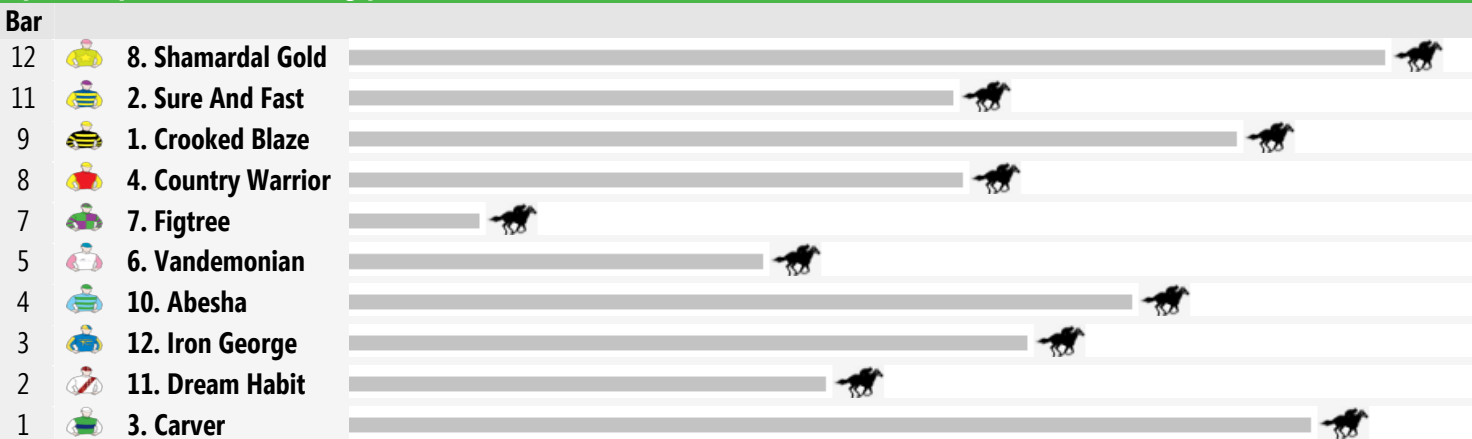

Rail: +3m Entire Circuit

Straight: 317m.

Circumference: 1578m.

For: Three-Years-Old. Rating Based. No Metro Wins, Special Conditions. No sex restriction. Handicap.

VIC/TAS: 03:23 pm
QLD: 02:23 pm
NT: 01:53 pm
SA: 02:53 pm
WA: 12:23 pm

Horse	Jockey	Trainer	Last 10	Career	Prize	W%	P%	Bar	Wgt
1. Crooked Blaze	Ms Samantha Clenton (a3)	Leon Davies	162s2253s5	10:2-3-1	$42,675	20%	60%	9	59
2. Sure And Fast	Blake Shinn	Bede Murray	s13641s0	6:2-0-1	$27,270	33%	50%	11	58
3. Carver	Ms Winona Costin (a2)	Kerry Parker	281326s344	10:1-2-2	$35,285	10%	50%	1	57
4. Country Warrior	Tye Angland	Chris Waller	40s5s52222	8:0-4-0	$36,790	0%	50%	8	57
5. Kinagat	Hugh Bowman	Bart & James Cummings	185	3:1-0-0	$15,005	33%	33%		SCRATCHED
6. Vandemonian	Kerrin McEvoy	Paul Messara	41s0	3:1-0-0	$21,850	33%	33%	5	57
7. Figtree	Tommy Berry	Gwenda Markwell	1s6	2:1-0-0	$12,625	50%	50%	7	56.5
8. Shamardal Gold	Paul King	Gai Waterhouse	1s76s8	4:1-0-0	$18,450	25%	25%	12	54.5
9. Luxury	Jay Ford	Danny Williams	1s234s4	5:1-1-1	$23,560	20%	60%		SCRATCHED
10. Abesha	Sam Clipperton	Pat Carey	12s04s53	6:1-1-1	$15,310	17%	50%	4	54
11. Dream Habit	Andrew Gibbons	Gavin Andrews	415s9518s0	9:2-1-0	$37,465	22%	33%	2	54
12. Iron George	Priscilla Schmidt (a2)	Tina Rogers	14s060	5:1-0-0	$9,250	20%	20%	3	54

Speedmap: Predicted settling positions after start

Rail Position: +3m Entire Circuit

Race Direction >>