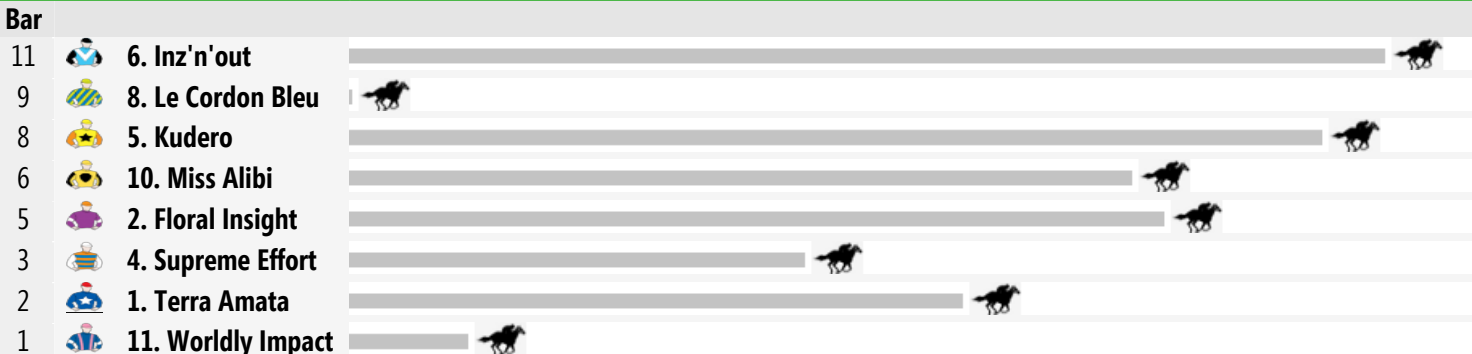

Rail: +3m Entire Circuit

Straight: 317m.

Circumference: 1578m.

For: Three-Years-Old and Upwards. Rating Based. BenchMark 75. No sex restriction. Handicap.

VIC/TAS: 04:00 pm
QLD: 03:00 pm
NT: 02:30 pm
SA: 03:30 pm
WA: 01:00 pm

Horse	Jockey	Trainer	Last 10	Career	Prize	W%	P%	Bar	Wgt
1. Terra Amata	Ms Samantha Clenton (a3)	Kris Lees	42113552s5	26:7-8-3	$162,275	27%	69%	2	60
2. Floral Insight	Brodie Loy (a3)	Jim Delaney	7204528s51	77:18-11-20	$292,075	23%	64%	5	59.5
3. Swipeline	Serg Lisnyy (a2)	Tony McEvoy	s2s3511s70	13:3-1-2	$82,200	23%	46%	SCRATCHED	
4. Supreme Effort	Sam Clipperton	Kim Waugh	14s172s421	8:3-2-0	$76,305	38%	63%	3	58.5
5. Kudero	Joshua Parr	Clarry Conners	55600s4512	19:4-2-1	$121,565	21%	37%	8	58
6. Inz'n'out	Brenton Avdulla	Gerald Ryan	32s2211	6:2-3-1	$144,600	33%	100%	11	57
7. Sweet Serendipity	Ms Jess Taylor (a3)	Jason Coyle	91809s7615	11:3-0-0	$92,580	27%	27%	SCRATCHED	
8. Le Cordon Bleu	Tommy Berry	Michael, Wayne & John Hawkes	s31s3	3:1-0-2	$26,210	33%	100%	9	56
9. Hot Pistol	Kerrin McEvoy	Matthew Smith	3s113113	7:4-0-3	$37,825	57%	100%	SCRATCHED	
10. Miss Alibi	Jason Collett	John McNair	04s656323s	12:2-1-2	$94,775	17%	42%	6	55.5
11. Worldly Impact	Ms Winona Costin (a2)	Craig Carmody	84s378357s	19:3-0-5	$81,145	16%	42%	1	55

Speedmap: Predicted settling positions after start

Rail Position: +3m Entire Circuit

Race Direction >>