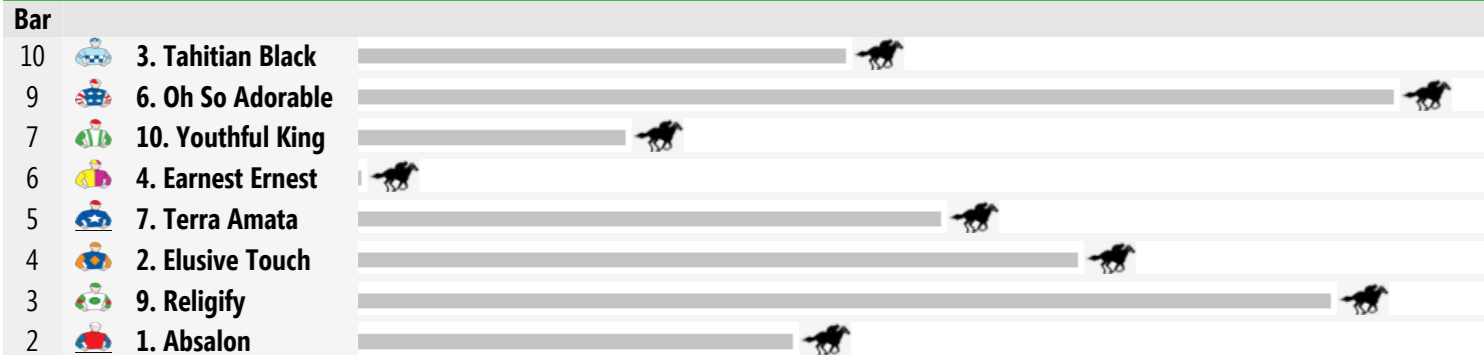

Prize $85,000. 1st $48,750. 2nd $16,750. 3rd $8,350. 4th $4,150. 5th $2,000. 6th $1,000. 7th $1,000. 8th $1,000. 9th $1,000. 10th $1,000.

Rail: True

Straight: 317m.

Circumference: 1578m.

For: Three-Years-Old and Upwards. Rating Based. BenchMark 80. No sex restriction. Handicap.

VIC/TAS: 04:55 pm
QLD: 03:55 pm
NT: 03:25 pm
SA: 04:25 pm
WA: 01:55 pm

Horse	Jockey	Trainer	Last 10	Career	Prize	W%	P%	Bar	Wgt
1. Absalon	Brodie Loy (a3)	Shane Marr	s890s00115	26:5-1-3	$224,110	19%	35%	2	61
2. Elusive Touch	Koby Jennings (a3)	Wendy Roche	s007s001s0	24:6-2-3	$320,260	25%	46%	4	61
3. Tahitian Black	Hugh Bowman	David Pfeiffer	86s5608s83	43:7-4-4	$270,156	16%	35%	10	60.5
4. Earnest Ernest (NZ)	Ms Winona Costin (a2)	Joseph Pride	s483430249	45:5-11-6	$335,647	11%	49%	6	59
5. Aroused	Blake Shinn	Allan Denham	x23s5s1315	15:6-1-3	$85,905	40%	67%	SCRATCHED	
6. Oh So Adorable	Brenton Avdulla	Garry Clarke	s092s0136s	14:6-2-1	$111,035	43%	64%	9	58
7. Terra Amata	Ms Samantha Clenton (a3)	Kris Lees	113552s555	24:7-7-3	$145,525	29%	71%	5	57
8. Fort Sumter		Pat Farrell	6063621360	53:11-4-10	$217,780	21%	47%	SCRATCHED	
9. Religify	Tommy Berry	Chris Waller	113s1	4:3-0-1	$87,985	75%	100%	3	56
10. Youthful King	Taylor Marshall (a3)	Jeremy Sylvester	s951291805	68:13-7-8	$215,030	19%	41%	7	56
11. Mihiri	Jay Ford	Michael, Wayne & John Hawkes	2s14191s09	9:3-1-0	$59,450	33%	44%	SCRATCHED	

Speedmap: Predicted settling positions after start

Rail Position: True

Race Direction >>

Race 4 IRRESISTIBLE POOLS & SPAS HANDICAP 1550m

NSW: 02:55 pm

Prize $85,000. 1st $48,750. 2nd $16,750. 3rd $8,350. 4th $4,150. 5th $2,000. 6th $1,000. 7th $1,000. 8th $1,000. 9th $1,000. 10th $1,000.

Rail: True

Straight: 317m.

Circumference: 1578m.

For: Three-Years-Old and Upwards. Rating Based. BenchMark 80. Fillies and Mares. Handicap.

VIC/TAS: 02:55 pm
QLD: 01:55 pm
NT: 01:25 pm
SA: 02:25 pm
WA: 11:55 am

Horse	Jockey	Trainer	Last 10	Career	Prize	W%	P%	Bar	Wgt
1. Flying Bay	Blake Shinn	David Vandyke	00s058124s	25:8-1-3	$154,845	32%	48%	SCRATCHED	
2. Peace Force	Brenton Avdulla	Gerald Ryan	112315s22s	14:5-4-1	$207,635	36%	71%	7	60
3. First Class Ticket	Ms Samantha Clenton (a3)	Allan Denham	1250636322	29:6-7-4	$190,200	21%	59%	1	59
4. Mamwaazel	Hugh Bowman	Chris Waller	2756s33416	23:3-3-7	$241,105	13%	57%	5	59
5. Nisroc	Jim Cassidy	Ron Quinton	8139s3131s	9:4-0-3	$114,370	44%	78%	2	57
6. Proper Madam	Tommy Berry	Joseph Pride	13s343s428	27:3-1-3	$126,420	11%	26%	4	56
7. Spinning Diamond	Chad Lever	Sam Kavanagh	x351s4227s	12:2-2-1	$81,497	17%	42%	SCRATCHED	
8. Hercegovka	Ms Winona Costin (a2)	Mike Petrovic	312402s464	10:1-2-1	$18,250	10%	40%	SCRATCHED