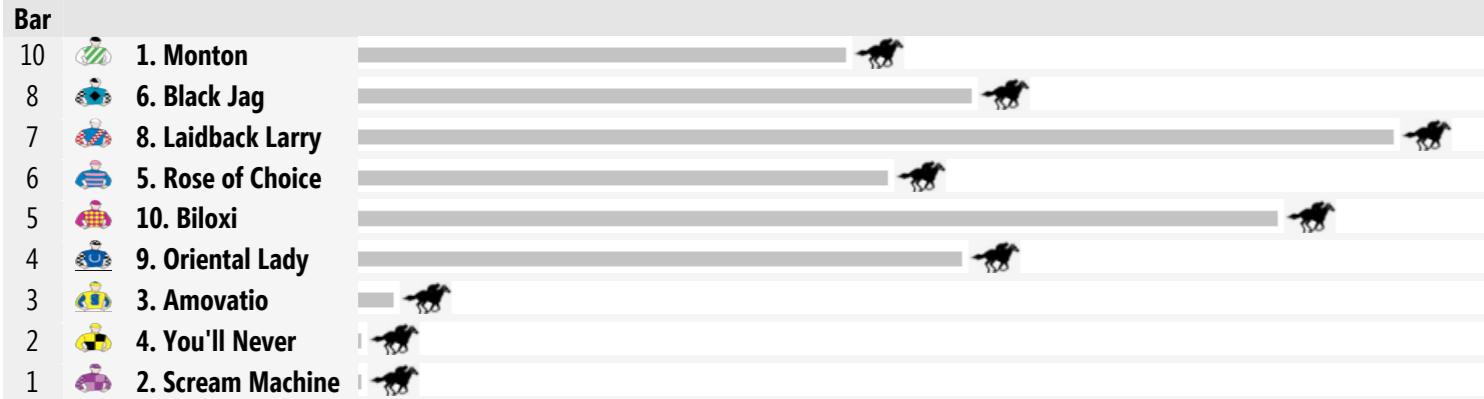

Race 5 DECEMBER HANDICAP 1550m

NSW: 03:35 pm

Prize $85,000. 1st $48,750. 2nd $16,750. 3rd $8,350. 4th $4,150. 5th $2,000. 6th $1,000. 7th $1,000. 8th $1,000. 9th $1,000. 10th $1,000.

Rail: True

Straight: 317m.

Circumference: 1578m.

For: Three-Years-Old and Upwards. Rating Based. No class restriction. No sex restriction. Handicap.

VIC/TAS: 03:35 pm
QLD: 02:35 pm
NT: 02:05 pm
SA: 03:05 pm
WA: 12:35 pm

Horse	Jockey	Trainer	Last 10	Career	Prize	W%	P%	Bar	Wgt
1. Monton	Taylor Marshall (a3)	Ron Quinton	90212554s0	56:10-5-4	$868,810	18%	34%	10	61.5
2. Scream Machine	Tye Angland	Jason Coyle	5786s73116	39:7-2-8	$448,225	18%	44%	1	58.5
3. Amovatio	Tommy Berry	Chris Waller	2214235511	21:4-7-4	$332,315	19%	71%	3	54.5
4. You'll Never	Christian Reith	Chris Waller	3441s43411	29:5-9-4	$340,805	17%	62%	2	54.5
5. Rose of Choice	Jim Cassidy	Peter & Paul Snowden	0423s2612s	19:7-4-3	$286,068	37%	74%	6	54
6. Black Jag	Serg Lisnyy (a2)	Chris Waller	7s72221142	55:8-13-5	$413,425	15%	47%	8	54
7. Pythagorean (GB)	Jason Collett	Chris Waller	4317114s04	20:5-3-4	$186,365	25%	60%		SCRATCHED
8. Laidback Larry (NZ)	Adam Hyeronimus	Gai Waterhouse	s097135s05	17:6-0-1	$191,025	35%	41%	7	54
9. Oriental Lady (GER)	Brenton Avdulla	Kris Lees	s8811160s3	15:4-1-1	$125,904	27%	40%	4	54
10. Biloxi	Jay Ford	Rick Worthington	33322s7141	16:5-2-4	$121,135	31%	69%	5	54

Speedmap: Predicted settling positions after start

Rail Position: True

Race Direction >>

1 DRIEFONTEIN

5 year old bay mare (female)
Sire Fastnet Rock Dam Follow Gold
Breeder Bylong Park Thoroughbreds
Owners Mrs A M Howlett, A J Bealing, D K Dong, L A King, Dr E T Hodgson, Mrs I Murphy, J A J Allen, C Tohl & Mrs S A Hardie
Colours Purple, White Stars And Cap

Trainer **Gai Waterhouse**
Jockey **Tommy Berry** 59.0kg
Win Range 1000m - 1300m

Barrier **9**
Prizemoney $2,222,205
W&P% 26-48

Career 31:8-6-1 12 Mths 12:3-2-0 1st Up 6:2-2-0 2nd Up 5:2-1-1
Firm 0:0-0-0 Good 24:8-5-1 Soft 7:1-1-0 Heavy 1:0-0-0
Jockey 17:6-3-1 Dist 13:4-3-0 Track 0:0-0-0 Trk/Dst 0:0-0-0

Race Details	Track	Jockey	Wgt	Br.	Odds Winner	@800 @400
2 of 7 RAND Mon 1Dec14 1050m BT-3U-OPN	Good	T Berry	n/a		Laidback Larry (NZ) n/a 1.00L 1:05.1	
10 of 13 Flem Sat 8Nov14 1200m Darley Classic	Good	V Duric	56.5	10	$41 Terravista 58.5kg 5.15L 1:08.79	4 7
2 of 10 Flem Sat 1Nov14 1200m Tab.com.au	Good	V Duric	56	9	$21 Deep Field 54kg 1.00L 1:11.05	5 4
6 of 12 Caul Sat 18Oct14 1100m Caulf Sprint	Good	V Duric	57.5	13	$10 Bel Sprinter 59kg 1.70L 1:04.37	10 10
11 of 16 Eagl Sat 21Jun14 1400m Tatts Tiara	Good	D Browne	57	3	$19 Cosmic Endeavour 55.5kg 4.10L 1:22.03	2 5

2 DOTHRAKI

4 year old chestnut gelding (male)
Sire Mossman Dam Volantis
Breeder Mr G Harvey
Owners Triple Crown Syndications (Mgr: C Ward), G Harvey, Ms V Johnson, Mrs D G Moore, J H Hazlett, D K Poisel, B M Chisholm, K A Marsh, D Warren, V Albanese, B J Thomas, B S Close, K T Maisey, Mrs C H A Maisey & Campbell Graham Racing (Mgr: S Graham)
Colours Red, White Triple Crown Syndications Logo

Trainer **Gerald Ryan**
Jockey **Blake Shinn** 58.0kg
Win Range 1100m - 1400m

Barrier **1**
Prizemoney $463,160
W&P% 22-72

Career 18:4-4-5 12 Mths 9:2-3-2 1st Up 5:0-1-2 2nd Up 5:2-1-1
Firm 0:0-0-0 Good 13:3-3-4 Soft 3:0-1-0 Heavy 2:1-0-1
Jockey 4:1-3-0 Dist 10:2-3-3 Track 1:1-0-0 Trk/Dst 1:1-0-0

Race Details	Track	Jockey	Wgt	Br.	Odds Winner	@800 @400
2 of 6 Roya Sat 13Dec14 1200m Razorsharp	Soft	B Shinn	58	5	$3.40 Our Boy Malachi 57kg 2.50L 1:10.02	3 5
2 of 12 Rose Sat 29Nov14 1100m Starlight	Good	B Shinn	58	9	$3.60 Our Boy Malachi 54.5kg 1.80L 1:02.9	3 3
1 of 9 Rose Sat 15Nov14 1100m Bm95	Good	B Shinn	60	9	$4 Dothraki 60kg 1.00L 1:04.04	7 7
2 of 14 Rose Sat 25Oct14 1200m Bm95	Good	B Shinn	59	6	$8 You'll Never 54.5kg 0.50L 1:10.24	5 7
2 of 6 RHIL Tue 14Oct14 900m BT-4U-OPN	Soft	J Ford	n/a		Excessively n/a 1.00L 0:54.4	

3 HEART TESTA

5 year old bay gelding (male)
Sire Testa Rossa Dam Graciela
Breeder Mr G Harvey
Owners K T Nam & G Harvey
Colours Green, Red V, Lime Sleeves, Red Cap

Trainer **Chris Waller**
Jockey **Tye Angland** 58.0kg
Win Range 1100m - 1350m

Barrier **7**
Prizemoney $389,930
W&P% 35-70

Career 20:7-4-3 12 Mths 6:1-0-1 1st Up 5:2-1-1 2nd Up 5:3-0-1
Firm 0:0-0-0 Good 18:7-4-2 Soft 1:0-0-1 Heavy 1:0-0-0
Jockey 0:0-0-0 Dist 8:2-3-2 Track 1:1-0-0 Trk/Dst 0:0-0-0