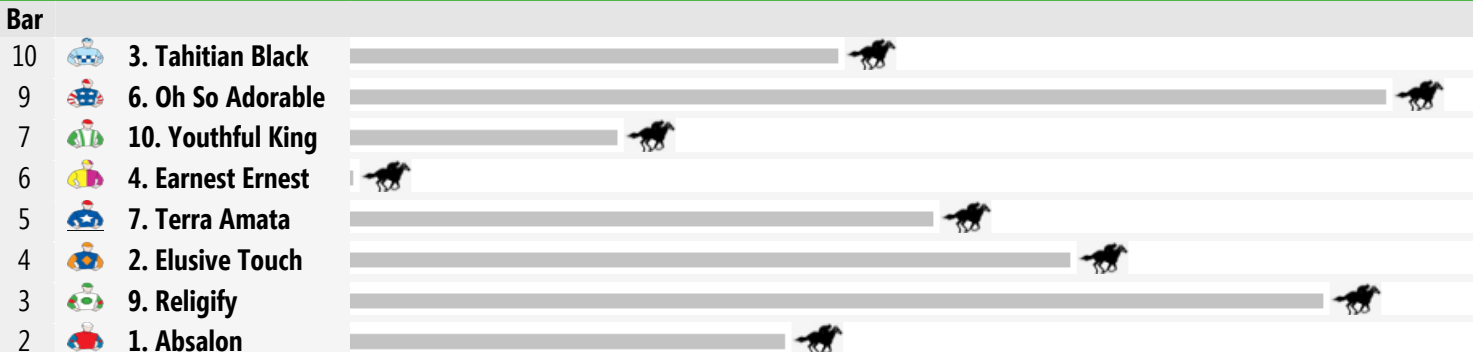

Prize $85,000. 1st $48,750. 2nd $16,750. 3rd $8,350. 4th $4,150. 5th $2,000. 6th $1,000. 7th $1,000. 8th $1,000. 9th $1,000. 10th $1,000.

Rail: True

Straight: 317m.

Circumference: 1578m.

For: Three-Years-Old and Upwards. Rating Based. BenchMark 80. No sex restriction. Handicap.

VIC/TAS: 04:55 pm
QLD: 03:55 pm
NT: 03:25 pm
SA: 04:25 pm
WA: 01:55 pm

Horse	Jockey	Trainer	Last 10	Career	Prize	W%	P%	Bar	Wgt
1. Absalon	Brodie Loy (a3)	Shane Marr	s890s00115	26:5-1-3	$224,110	19%	35%	2	61
2. Elusive Touch	Koby Jennings (a3)	Wendy Roche	s007s001s0	24:6-2-3	$320,260	25%	46%	4	61
3. Tahitian Black	Hugh Bowman	David Pfeiffer	86s5608s83	43:7-4-4	$270,156	16%	35%	10	60.5
4. Earnest Ernest (NZ)	Ms Winona Costin (a2)	Joseph Pride	s483430249	45:5-11-6	$335,647	11%	49%	6	59
5. Aroused	Blake Shinn	Allan Denham	x23s5s1315	15:6-1-3	$85,905	40%	67%		SCRATCHED
6. Oh So Adorable	Brenton Avdulla	Garry Clarke	s092s0136s	14:6-2-1	$111,035	43%	64%	9	58
7. Terra Amata	Ms Samantha Clenton (a3)	Kris Lees	113552s555	24:7-7-3	$145,525	29%	71%	5	57
8. Fort Sumter		Pat Farrell	6063621360	53:11-4-10	$217,780	21%	47%		SCRATCHED
9. Religify	Tommy Berry	Chris Waller	113s1	4:3-0-1	$87,985	75%	100%	3	56
10. Youthful King	Taylor Marshall (a3)	Jeremy Sylvester	s951291805	68:13-7-8	$215,030	19%	41%	7	56
11. Mihiri	Jay Ford	Michael, Wayne & John Hawkes	2s14191s09	9:3-1-0	$59,450	33%	44%		SCRATCHED

Speedmap: Predicted settling positions after start

Rail Position: True

Race Direction >>