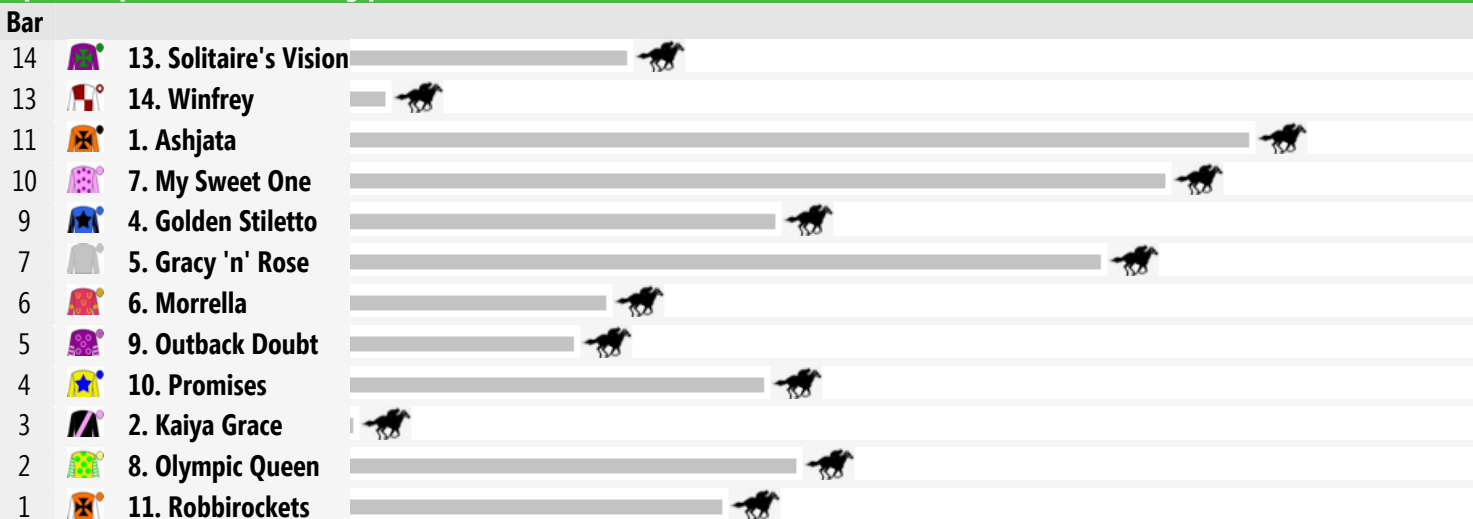

VIC/TAS: 02:15 pm
QLD: 01:15 pm
NT: 12:45 pm
SA: 01:45 pm
WA: 11:15 am

Rail: True

Straight: 360m.

Circumference: 1600m.

For: Four-Years-Old and Upwards. General Handicap. Maiden. No sex restriction. Handicap.

Horse	Jockey	Trainer	Last 10	Career	Prize	W%	P%	Bar	Wgt
1. Ashjata		Stephen Lee	s3	1:0-0-1	$1,000	0%	100%	11	59
2. Kaiya Grace	Grant Cooksley	Darren Graham	3sx	2:0-0-1	$1,425	0%	50%	3	59
3. Talkingdol	Ben Looker	Daniel S Bowen	s96	2:0-0-0	$0	0%	0%		SCRATCHED
4. Golden Stiletto	Laura Cheshire	Robina Todd	07078	5:0-0-0	$815	0%	0%	9	57
5. Gracy 'n' Rose	Bobby El-Issa	Daniel S Bowen	00	2:0-0-0	$0	0%	0%	7	57
6. Morrella	Michael Hellyer	Michael Trihey	9376906839	19:0-2-2	$8,300	0%	21%	6	57
7. My Sweet One	Allan Chau	Kevin Devine	400s99s00	7:0-0-0	$200	0%	0%	10	57
8. Olympic Queen	Dale Missen	Paul Butterworth	s74308s04s	8:0-0-1	$1,500	0%	13%	2	57
9. Outback Doubt	Matthew Paget	Shane Essery	8s08056	6:0-0-0	$0	0%	0%	5	57
10. Promises	Pietro Romeo	Lyn Paton	s9294s562s	8:0-2-0	$4,020	0%	25%	4	57
11. Robbirockets	Chris Maund	Stephen Lee	6s775	4:0-0-0	$0	0%	0%	1	57
12. She's a Renegade	Noriyuki Masuda (a2)	Daniel S Bowen	0s0	2:0-0-0	$0	0%	0%		SCRATCHED
13. Solitaire's Vision	Jason Taylor	Helen Van Hoeyen	769076086s	12:0-0-0	$950	0%	0%	14	57
14. Winfrey	Samuel Payne	Stewart Campbell	2s973767	7:0-1-1	$6,525	0%	29%	13	57

Speedmap: Predicted settling positions after start

Rail Position: True

Race Direction >>