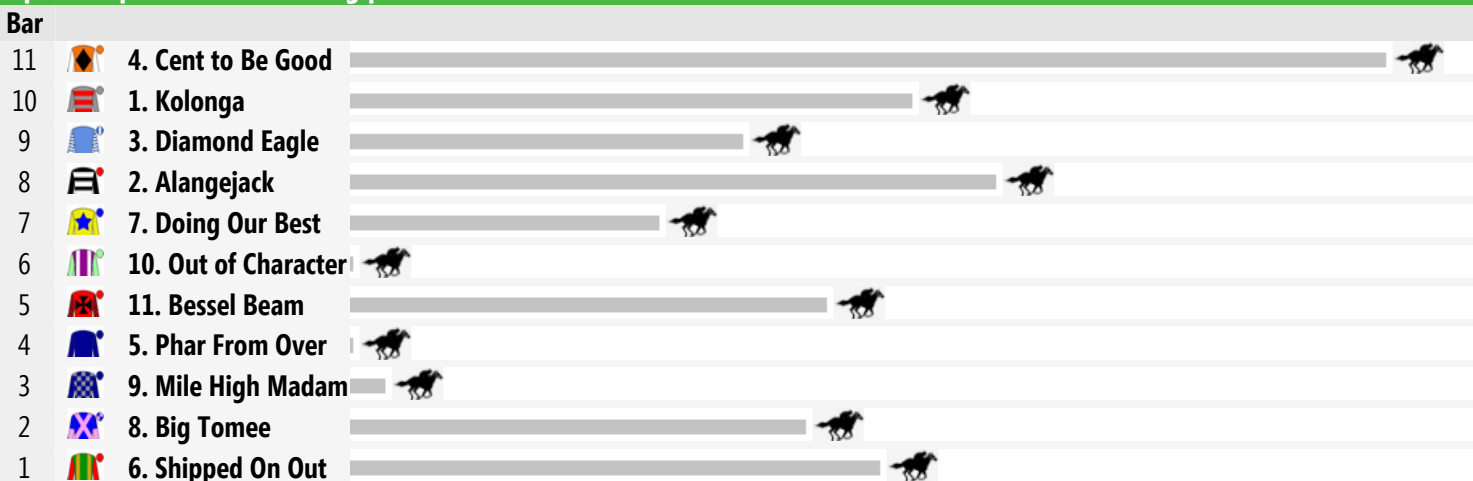

Speedmap: Predicted settling positions after start

Rail Position: True

Race Direction >>

1 KOLONGA

5 year old bay mare (female)
Sire Magnus **Dam** Deputy Dehere
Breeder Monterey Stud Pty Ltd
Owners B M Hull
Colours Pink And Royal Blue Halves, Royal Blue Cap, Pink Pom Pom