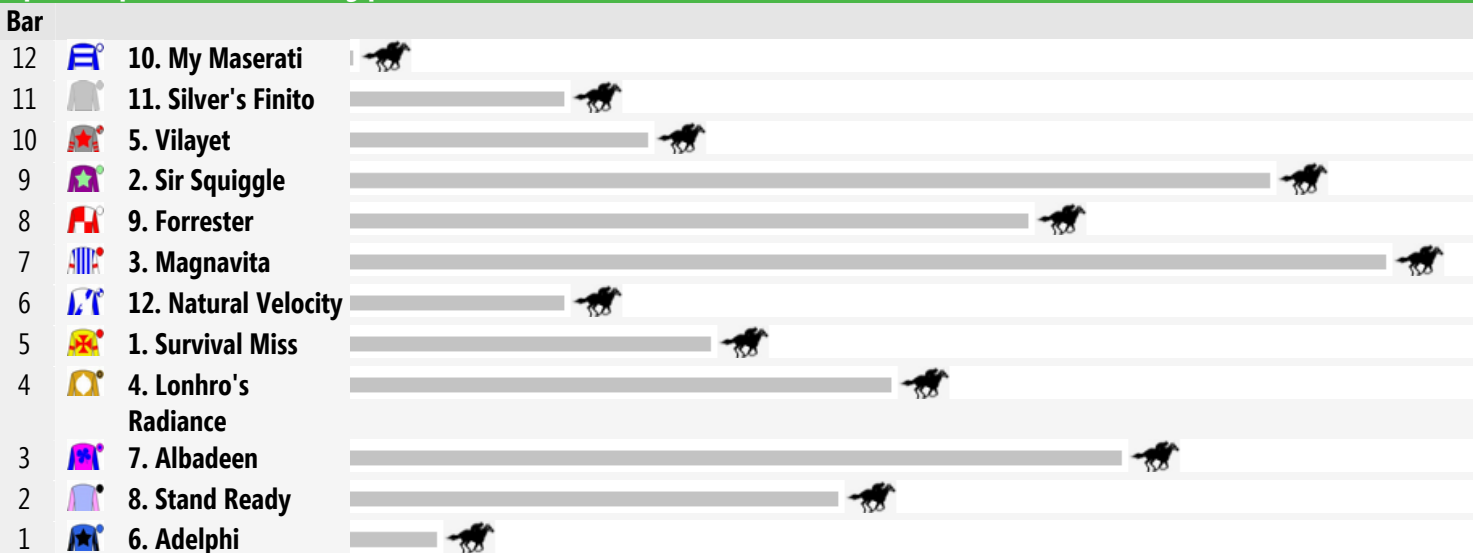

Speedmap: Predicted settling positions after start

Rail Position: True

Race Direction >>

1 SURVIVAL MISS

5 year old chestnut mare (female)
Sire Testafiable **Dam** Countess Ricardo
Breeder Monomeith Stud Farm
Owners C J Leak, A F Mccoy, B W Thomson, M C Papworth, K George, N J Papworth, W N Thomson & J A Papworth
Colours Yellow, Red Maltese Cross, Red Armbands And Cap