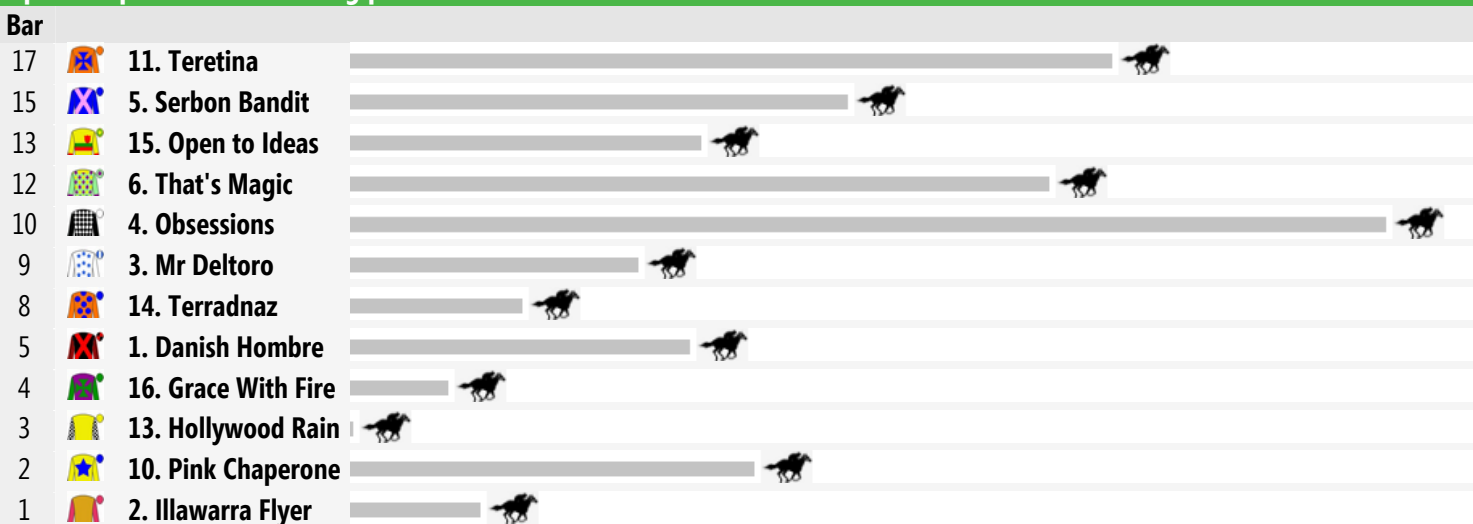

Horse	Jockey	Trainer	Last 10	Career	Prize	W%	P%	Bar	Wgt
1. Danish Hombre	Fiona Jervis	Mark Palmer	3s00097	6:0-0-1	$1,475	0%	17%	5	59
2. Illawarra Flyer	Jodi Worley (a2)	Tom Pratt	099s76596	8:0-0-0	$1,975	0%	0%	1	59
3. Mr Deltoro	Chris Whiteley	Liam Birchley	98s593	5:0-0-1	$2,125	0%	20%	9	59
4. Obsessions	Terry Treichel	Chris O'Reilly	57502s034	8:0-1-1	$5,975	0%	25%	10	59
5. Serbon Bandit	Laura Cheshire	Sharon Pepper	799s50	5:0-0-0	$775	0%	0%	15	59
6. That's Magic	Anthony Allen	Wendy Bannerot	s0808s70	6:0-0-0	$0	0%	0%	12	59
7. Lady Dalcatrazze (NZ)		Paula Campbell	s73232s634	9:0-2-3	$8,928	0%	56%		SCRATCHED
8. Laura's Reign		Kent Fleming	x27s464434	10:0-1-1	$7,000	0%	20%		SCRATCHED
9. Miss Remy (NZ)		Liam Birchley	x355s60s0s	8:0-0-2	$2,000	0%	25%		SCRATCHED
10. Pink Chaperone (NZ)	Pietro Romeo	Lyn Paton	s5585s3	5:0-0-1	$1,200	0%	20%	2	57
11. Teretina	Jason Taylor	Gail Harrison	4344s7244	8:0-1-1	$8,700	0%	25%	17	57
12. Code Red		Stephen Lee	x4538	4:0-0-1	$2,125	0%	25%		SCRATCHED
13. Hollywood Rain	Jackson Morris	Kent Fleming	60s0	3:0-0-0	$0	0%	0%	3	56.5
14. Terradnaz	Matthew Paget	Garry Hutchesson	08	2:0-0-0	$0	0%	0%	8	54.5
15. Open to Ideas		Leena Weston	008s09	5:0-0-0	$275	0%	0%	13	57
16. Grace With Fire		Helen Van Hoeyen	7006s750s7	25:0-0-0	$500	0%	0%	4	57
17. Kaiya Grace		Darren Graham	3sx	2:0-0-1	$1,425	0%	50%		SCRATCHED

Speedmap: Predicted settling positions after start

Rail Position: True

Race Direction >>