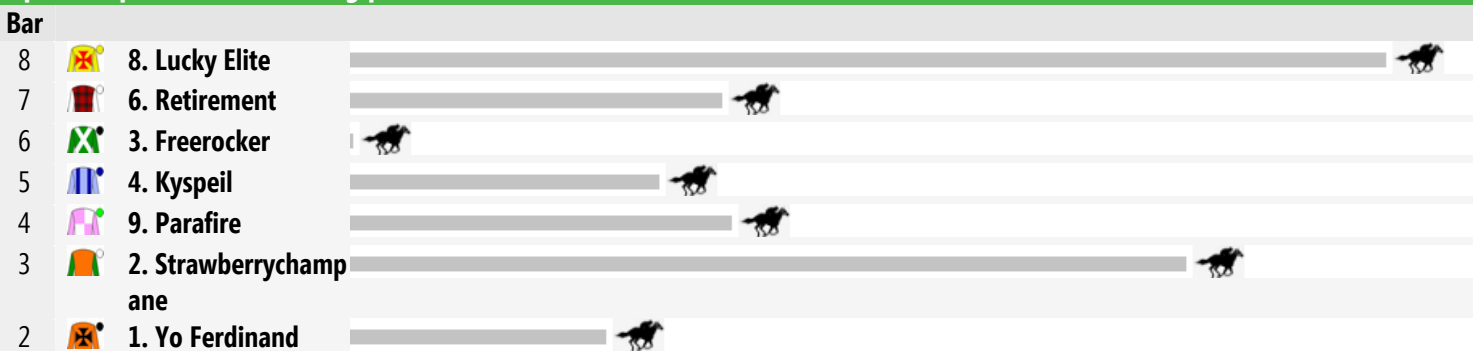

Race 2 POOLE ENTERPRISES & FENCING BENCHMARK 55 HANDICAP 1300m NSW: 01:40 pm

Prize $15,000. 1st $8,200. 2nd $2,900. 3rd $1,425. 4th $675. 5th $425. 6th $275. 7th $275. 8th $275. 9th $275. 10th $275.

Rail: True

Straight: 360m.

Circumference: 1600m.

For: No age restriction. Rating Based. BenchMark 55. No sex restriction. Handicap.

VIC/TAS: 01:40 pm
QLD: 12:40 pm
NT: 12:10 pm
SA: 01:10 pm
WA: 10:40 am

Horse	Jockey	Trainer	Last 10	Career	Prize	W%	P%	Bar	Wgt
1. Yo Ferdinand	Kaylee Kirkwood (a3)	Stephen Lee	556s712431	20:3-4-2	$45,150	15%	45%	2	60
2. Strawberrychampane	Kasie Stanley (a1.5)	Stephen Bennett	23s1293391	21:3-7-3	$44,250	14%	62%	3	59.5
3. Freerocker	Terry Treichel	Ian Savins	9588s85100	42:3-6-8	$67,490	7%	40%	6	57.5
4. Kyspeil	Matthew Paget	Greg Kilner	413982236s	50:7-3-6	$71,150	14%	32%	5	57.5
5. Hollywood Lad (NZ)	Matthew Bennett	Paula Campbell	s958300s45	9:1-0-1	$8,100	11%	22%		SCRATCHED
6. Retirement	Craig Franklin	Paul Richardson	362407s520	33:3-6-4	$49,430	9%	39%	7	56.5
7. I'm Adamant	Michael Hellyer	Steven Phillips	5709s559s6	17:3-0-2	$28,350	18%	29%		SCRATCHED
8. Lucky Elite	Bobby El-Issa	Les Kelly	520090s071	26:3-2-3	$31,325	12%	31%	8	54
9. Parafire	Anthony Allen	Greg Cornish	00s0079s09	11:1-0-0	$7,250	9%	9%	4	54

Speedmap: Predicted settling positions after start

Rail Position: True

Race Direction >>