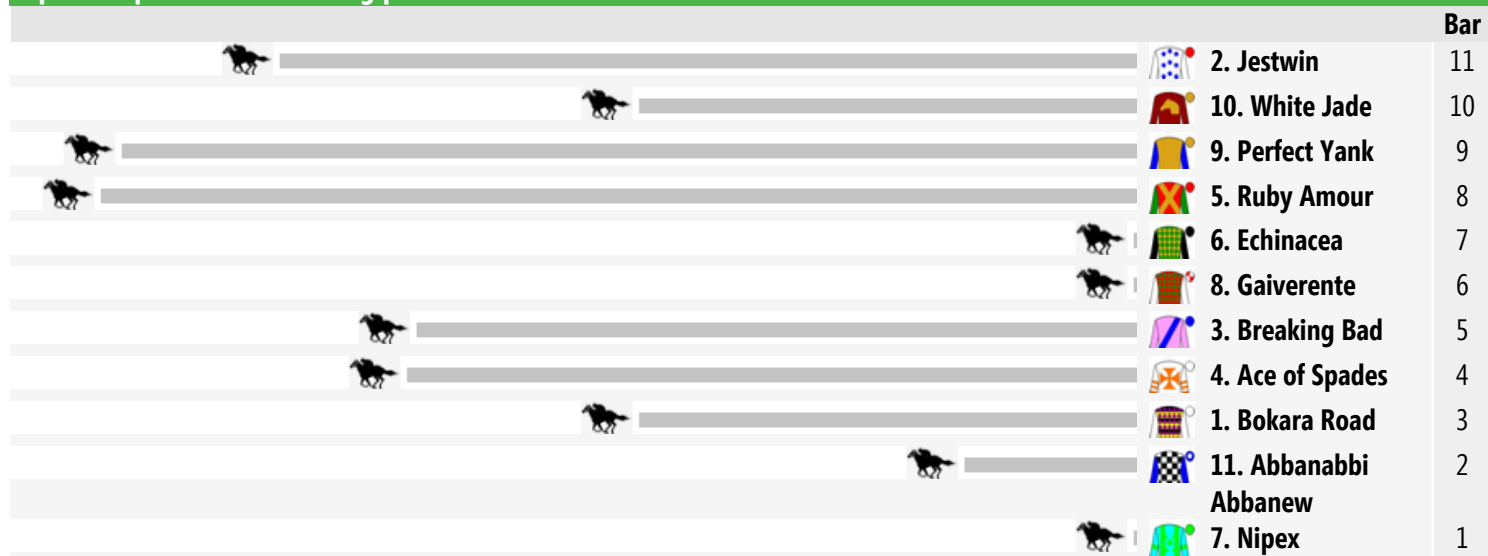

Race 5 AIT Specialists Pty Ltd / Sabois Three-Year-Old Benchmark 62

SA: 03:25 pm

Hcp 1000m

Prize $11,000. 1st $7,400. 2nd $2,000. 3rd $1,000. 4th $600.

Rail: Normal

Straight: 350m.

Circumference: 1550m.

For: Three-Years-Old. Rating Based. BenchMark 62. No sex restriction. Handicap.

NSW/VIC/TAS: 03:55 pm

QLD: 02:55 pm

NT: 02:25 pm

WA: 12:55 pm

Horse	Jockey	Trainer	Last 10	Career	Prize	W%	P%	Bar	Wgt
1. Bokara Road	Jamie Kah	Mick Kluske	s51	2:1-0-0	$5,400	50%	50%	3	59
2. Jestwin	Dylan Dunn (a3)	April Cornell	s12	2:1-1-0	$7,400	50%	100%	11	58
3. Breaking Bad	Krystal Bishop	John Dunn	1s07	3:1-0-0	$7,015	33%	33%	5	57.5
4. Ace of Spades	Justin Potter	Wayne Drewitt	2s54	3:0-1-0	$2,400	0%	33%	4	55
5. Ruby Amour	Todd Pannell	Shylie Williams	0s34	3:0-0-1	$1,350	0%	33%	8	55
6. Echinacea	Emily Finnegan (a3)	Des Courtney	s54	2:0-0-0	$600	0%	0%	7	55
7. Nipex	Ronnie Bell	Darryl Carrison	98	2:0-0-0	$0	0%	0%	1	55
8. Gaiverente	Eran Boyd (a2)	Simon Drewitt	s65	2:0-0-0	$0	0%	0%	6	55
9. Perfect Yank	Tara O'Donnell (a3)	Brian Clarke	06s9	3:0-0-0	$0	0%	0%	9	55
10. White Jade	Matthew Neilson	John Dunn	8s64	3:0-0-0	$450	0%	0%	10	55
11. Abbanabbi Abbanew	Kate Brooks (a3)	Blake Lukich	6555s0	5:0-0-0	$0	0%	0%	2	55

Speedmap: Predicted settling positions after start

<< Race Direction

Rail Position: Normal