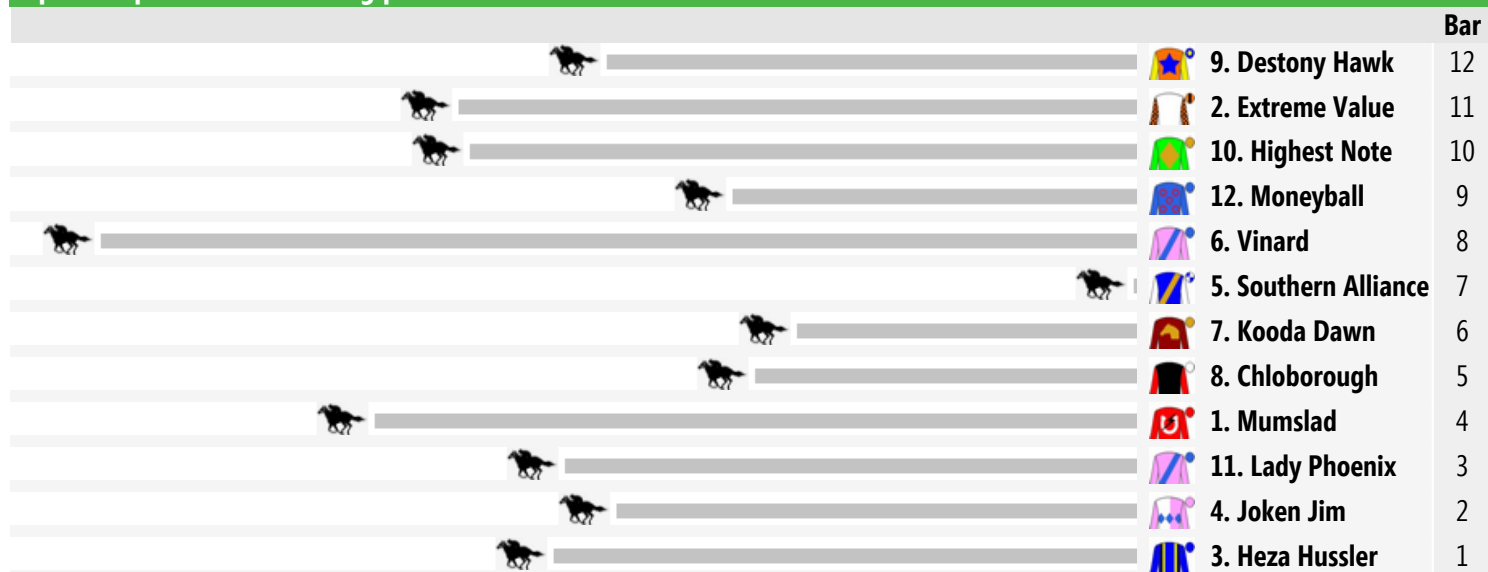

SA: 04:02 pm

Prize $11,000. 1st $7,400. 2nd $2,000. 3rd $1,000. 4th $600.

Rail: Normal

Straight: 350m.

Circumference: 1550m.

For: No age restriction. Rating Based. 0 - 68. No sex restriction. Handicap.

NSW/VIC/TAS: 04:32 pm

QLD: 03:32 pm

NT: 03:02 pm

WA: 01:32 pm

Horse	Jockey	Trainer	Last 10	Career	Prize	W%	P%	Bar	Wgt
1. Mumslad	Justin Potter	Brian Lear	1s707444s6	40:8-2-4	$148,110	20%	35%	4	60
2. Extreme Value	Tara O'Donnell (a3)	Simon Drewitt	s383153814	14:5-1-4	$63,720	36%	71%	11	59
3. Heza Hussler	Adrian Patterson	Annette Morrison	2s43247116	17:3-5-1	$34,720	18%	53%	1	58
4. Joken Jim	Dylan Dunn (a3)	April Cornell	s602105137	42:6-4-9	$82,255	14%	45%	2	58
5. Southern Alliance	Todd Pannell	Simon Drewitt	s0331s7031	15:2-4-4	$38,860	13%	67%	7	58
6. Vinard	Caitlin Forrest (a2)	John Dunn	58s6766325	53:6-10-4	$67,030	11%	38%	8	57.5
7. Kooda Dawn	Krystal Bishop	John Dunn	20228787s0	45:7-7-3	$90,850	16%	38%	6	56.5
8. Chloborough	Matthew Neilson	John Dunn	6s13243716	19:2-3-2	$21,500	11%	37%	5	56
9. Destony Hawk	Emily Finnegan (a3)	Julie Branford	s732x4221s	26:3-7-2	$35,900	12%	46%	12	55
10. Highest Note	Ronnie Bell	Darryl Carrison	1s41s7	4:2-0-0	$14,550	50%	50%	10	55
11. Lady Phoenix	Eran Boyd (a2)	John Dunn	0s9903s331	30:2-5-6	$29,270	7%	43%	3	54
12. Moneyball	Jamie Kah	Mick Whittle	87s4053015	21:2-1-2	$16,790	10%	24%	9	54

Speedmap: Predicted settling positions after start

<< Race Direction

Rail Position: Normal