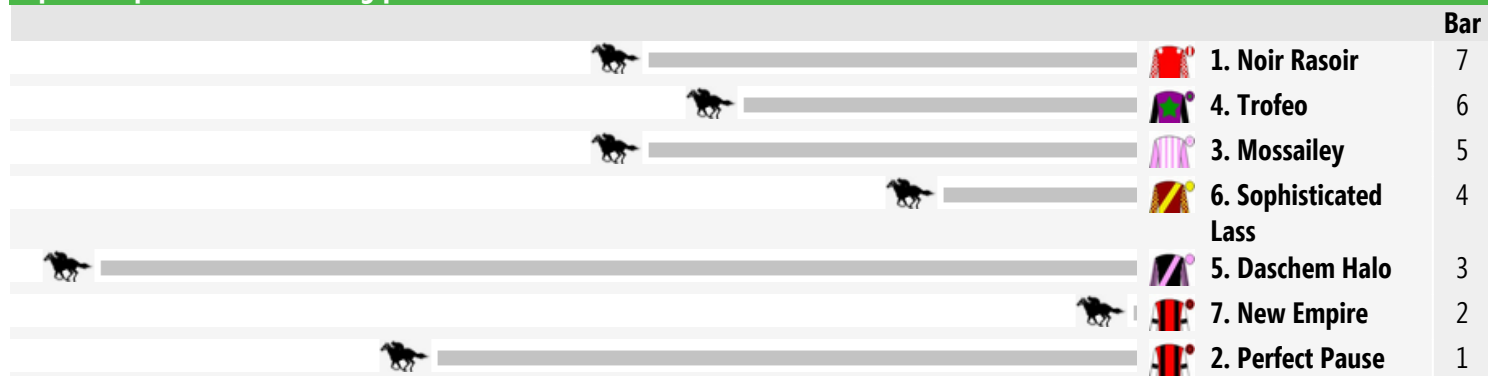

### Speedmap: Predicted settling positions after start

<< Race Direction

Rail Position: True