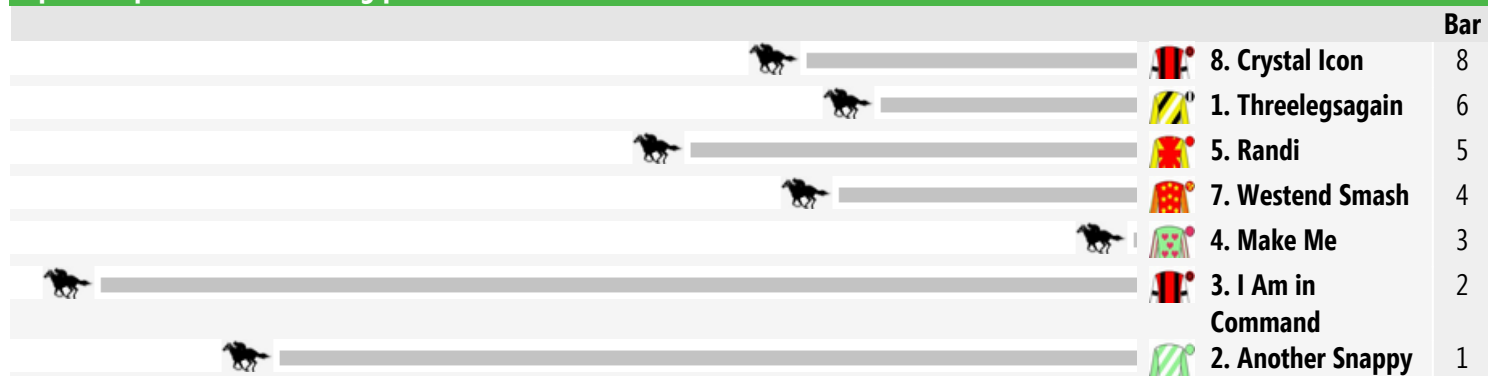

Race 5 Shadetech Handicap 1400m

NT: 06:00 pm

Prize $10,500. 1st $7,350. 2nd $2,100. 3rd $1,050.

Rail: True

Straight: 270m.

Circumference: 1690m.

For: No age restriction. Rating Based. 0 - 64. No sex restriction. Handicap.

NSW/VIC/TAS: 07:30 pm

QLD: 06:30 pm

SA: 07:00 pm

WA: 04:30 pm

Horse	Jockey	Trainer	Last 10	Career	Prize	W%	P%	Bar	Wgt
1. Threelagsagain	Jan Cameron	George Cooke	1233529958	32:3-3-3	$30,140	9%	28%	6	60.5
2. Another Snappy	Kacie Connor	Greg Connor	145466s141	11:3-0-0	$23,180	27%	27%	1	60
3. I Am in Command	Paul Denton	Lisa Lefoe	33369414s8	21:2-4-5	$40,750	10%	52%	2	59.5
4. Make Me	David Pisani (a3)	Leanne Gillett	2551921x34	32:5-2-2	$40,010	16%	28%	3	59.5
5. Randi	Samantha Rowley (a3)	Kevin Lamprecht	1455454400	27:3-3-1	$26,600	11%	26%	5	58.5
6. Gun Rule		Leanne Gillett	565411s456	19:3-1-0	$30,860	16%	21%		SCRATCHED
7. Westend Smash	Kim Gladwin	Terry Huish	19328498s6	38:4-9-3	$72,170	11%	42%	4	58
8. Crystal Icon	Robert Agnew	Lisa Lefoe	558085s961	43:4-4-5	$60,465	9%	30%	8	55.5

Speedmap: Predicted settling positions after start

<< Race Direction

Rail Position: True