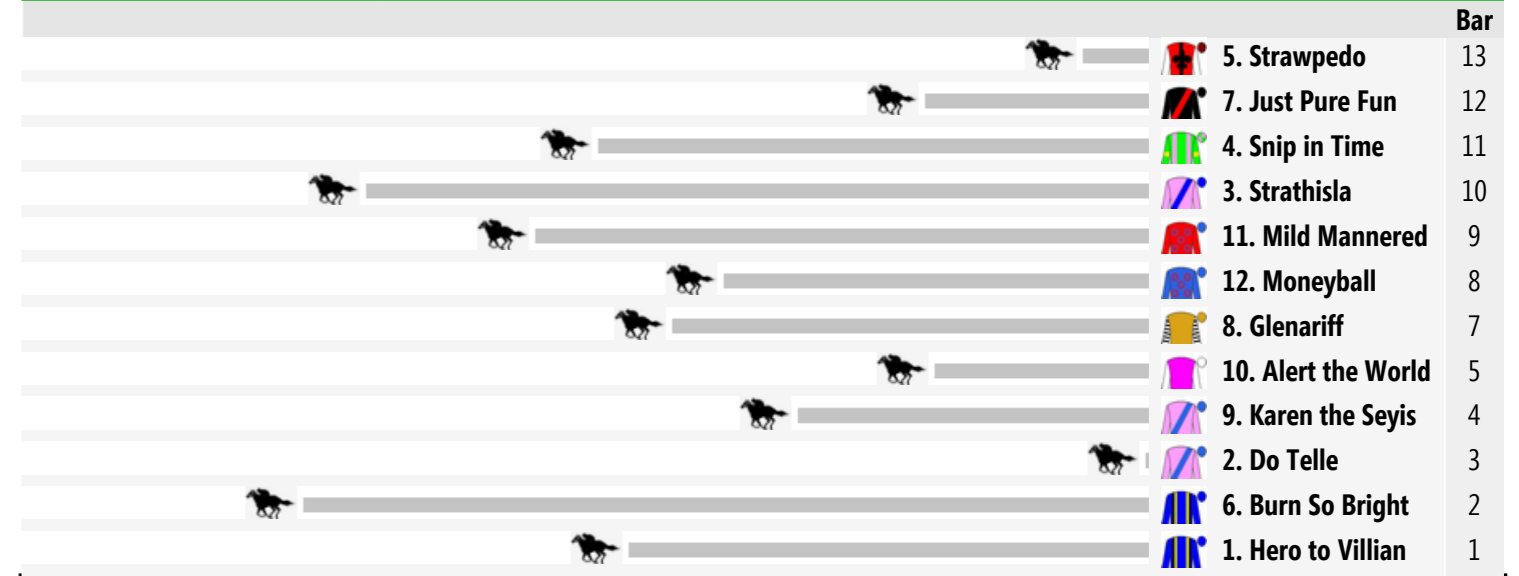

NSW/VIC/TAS: 05:33 pm

Rail: True

QLD: 05:33 pm

Straight: 350m.

NT: 05:03 pm

Circumference: 1550m.

WA: 03:33 pm

For: No age restriction. Rating Based. 0 - 58. No sex restriction. Handicap.

Horse	Jockey	Trainer	Last 10	Career	Prize	W%	P%	Bar	Wgt
1. Hero to Villian	Adrian Patterson	Annette Morrison	sx1498s67	7:1-0-0	$5,400	14%	14%	1	58
2. Do Telle (NZ)	Krystal Bishop	John Dunn	0491418s65	25:4-1-1	$32,300	16%	24%	3	57.5
3. Strathisla	Matthew Neilson	John Dunn	s1474	4:1-0-0	$5,870	25%	25%	10	57
4. Snip in Time	Tara O'Donnell (a3)	Simon Drewitt	s325446327	14:1-4-3	$17,700	7%	57%	11	56.5
5. Strawpedo	Todd Pannell	Shylie Williams	s214269668	15:1-3-0	$12,750	7%	27%	13	56.5
6. Burn So Bright (NZ)	Dom Tourneur	Annette Morrison	s075940327	19:2-2-2	$21,350	11%	32%	2	55.5
7. Just Pure Fun	Justin Potter	Brian Lear	s688847s61	24:3-3-1	$27,150	13%	29%	12	55.5
8. Glenariff	Maija Vance	Will Clarcken	5576569067	61:6-8-4	$84,508	10%	30%	7	55
9. Karen the Seyis	Libby Hopwood	John Dunn	s077195448	19:1-1-2	$12,700	5%	21%	4	54
10. Alert the World	Eran Boyd (a2)	Robyn Zippel	s039103790	16:1-0-2	$13,300	6%	19%	5	54
11. Mild Mannered	David Tootell	Scott Whittle	6778s99881	64:6-7-5	$84,527	9%	28%	9	54
12. Moneyball	Jamie Kah	Mick Whittle	7s40530154	20:2-1-2	$16,790	10%	25%	8	54
13. De Vilaine	Emily Finnegan (a3)	April Cornell	5867304s24	40:2-8-5	$33,330	5%	38%	SCRATCHED	

Speedmap: Predicted settling positions after start

<< Race Direction

Rail Position: True