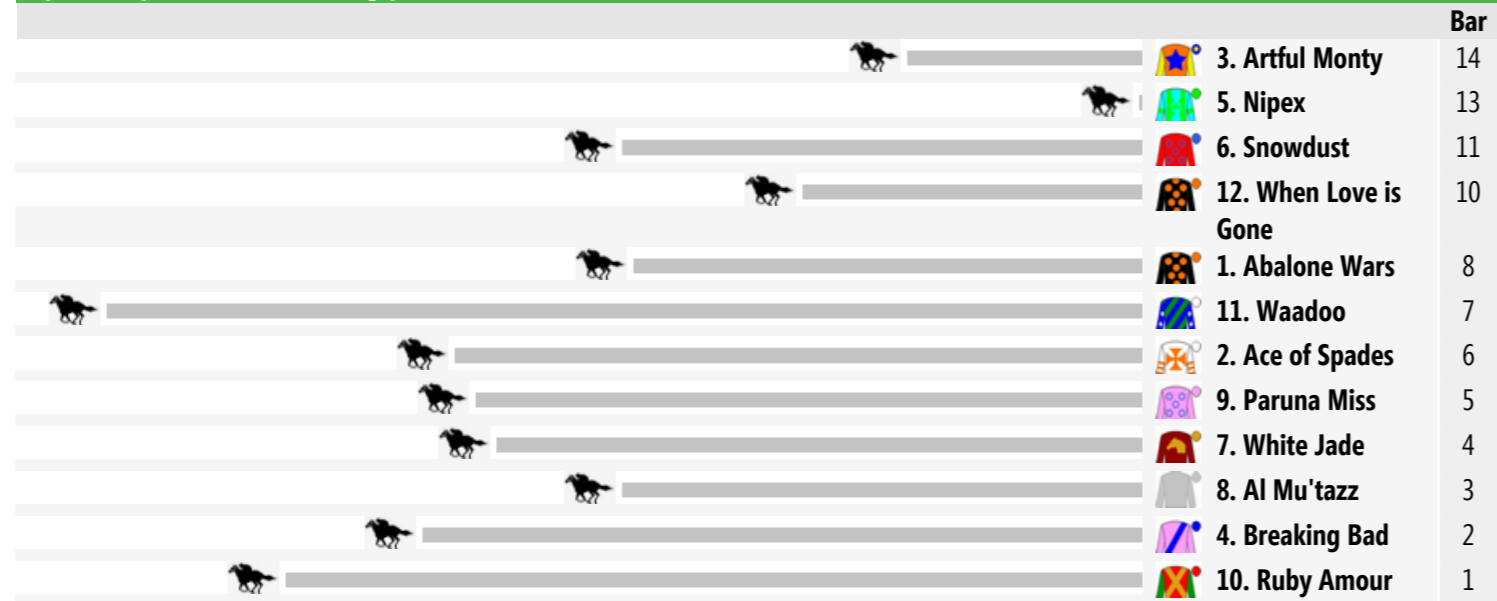

Prize $10,000. 1st $6,700. 2nd $1,800. 3rd $900. 4th $600.

Rail: True

Straight: 350m.

Circumference: 1550m.

For: Three-Years-Old. SA/NT Maiden Set Weights. Maiden. No sex restriction. Set Weights.

NSW/VIC/TAS: 02:23 pm
QLD: 02:23 pm
NT: 01:53 pm
WA: 12:23 pm

Horse	Jockey	Trainer	Last 10	Career	Prize	W%	P%	Bar	Wgt
1. Abalone Wars	Dom Tourneur	Darryl Carrison	9	1:0-0-0	$0	0%	0%	8	57.5
2. Ace of Spades	Justin Potter	Wayne Drewitt	s54	2:0-0-0	$600	0%	0%	6	57.5
3. Artful Monty	Libby Hopwood	Julie Branford	s33	2:0-0-1	$1,000	0%	50%	14	57.5
4. Breaking Bad	Krystal Bishop	John Dunn	s07	2:0-0-0	$0	0%	0%	2	57.5
5. Nipex	Ronnie Bell	Darryl Carrison	8	1:0-0-0	$0	0%	0%	13	57.5
6. Snowdust	Jamie Kah	Scott Whittle		0:0-0-0	$0	0%	0%	11	57.5
7. White Jade	Matthew Neilson	John Dunn	s64	2:0-0-0	$450	0%	0%	4	57.5
8. Al Mu'tazz	Ashley Doyle (a3)	David Halliday		0:0-0-0	$0	0%	0%	3	55.5
9. Paruna Miss	Eran Boyd (a2)	David Halliday	0	1:0-0-0	$0	0%	0%	5	55.5
10. Ruby Amour	Todd Pannell	Shylie Williams	s34	2:0-0-0	$600	0%	0%	1	55.5
11. Waadoo	Maija Vance	Gordon Richards	0	1:0-0-0	$0	0%	0%	7	55.5
12. When Love is Gone	Troy Baker	John Hyam	083	3:0-0-1	$1,215	0%	33%	10	55.5
13. Filly of Steel	Adrian Patterson	Richard Laming	908	3:0-0-0	$315	0%	0%	SCRATCHED	
14. Perfect Yank	Tara O'Donnell (a3)	Brian Clarke	06s9	3:0-0-0	$0	0%	0%	SCRATCHED	

Speedmap: Predicted settling positions after start

<< Race Direction

Rail Position: True

5 ROLL ON BAI

9 year old bay gelding (male)
Sire Dubai Destination Dam Finko
Breeder Darley
Owners C Dunn & D Shulz
Colours Pink, Royal Blue Sash And Cap

Trainer **John Dunn**
Jockey **Matthew Neilson** 57.0kg
Win Range 1200m - 1360m

Barrier 4
Prizemoney $114,480
W&P% 15-40

Career 82:12-9-12 12 Mths 12:4-1-4 1st Up 7:0-0-1 2nd Up 6:0-1-0
Good 58:11-9-7 Dead 20:1-0-3 Slow 3:0-0-2 Heavy 1:0-0-0
Jockey 20:7-2-3 Dist 3:0-0-0 Track 40:11-7-6 Trk/Dst 1:0-0-0

Race Details	Track	Jockey	Wgt	Br.	Odds	Winner	@800	@400
7 of 8 MORP Fri 19Sep14 1000m OPEN-TRL	Dead	K Bishop	n/a			Oh George n/a 13.00L 1:00.89		
4 of 5 Port Sun 23Mar14 1200m Hcp	Good	M Neilson	57	3	$4.20	Black Barra 58.5kg 3.90L 1:12.53	3	3
3 of 9 PT L Fri 7Mar14 1200m HCP	Good	M Neilson	56.5	8	$9	Hank's Nephew 58kg 1.90L 1:12.17	9	9
4 of 6 PT L Wed 5Mar14 1360m 0 - 78	Good	M Neilson	60.5	2	$3.60	Emmooki's Dash 54kg 3.50L 1:25.12	2	2
3 of 9 PT L Mon 17Feb14 1200m BM80	Dead	M Neilson	58	3	$3.20F	Black Barra 57kg 0.90L 1:13.29	6	6

6 ACHENAR

8 year old brown stallion (male)
Sire Fomalhaut Dam Go Blue
Breeder Northern Lodge Stud
Owners Ms A M Morrison & B E Harder
Colours Blue, Black And Yellow Stripes

Trainer **Annette Morrison**
Jockey **Rian Mageean** 56.0kg
Win Range 1000m - 1200m

Barrier 9
Prizemoney $121,605
W&P% 13-45

Career 60:8-8-11 12 Mths 20:1-2-5 1st Up 10:2-3-0 2nd Up 9:1-2-2
Good 53:7-7-11 Dead 5:1-1-0 Slow 1:0-0-0 Heavy 1:0-0-0
Jockey 1:1-0-0 Dist 28:4-4-4 Track 32:4-4-5 Trk/Dst 23:4-3-4

Race Details	Track	Jockey	Wgt	Br.	Odds	Winner	@800	@400
12 of 12 Morp Sat 20Sep14 1100m Wh Wylie	Good	E Boyd	54	11	$101	Whitlam 54kg 6.50L 1:03.11	1	2
2 of 13 Morp Sat 6Sep14 1000m 0-72	Dead	E Boyd	60.5	6	$101	Debeersonus 60.5kg 0.40L 1:00.14	2	2
8 of 10 Morp Sat 19Jul14 1050m 0 - 82	Heavy	R Stewart	56	1	$81	Brave Journey 55.5kg 5.40L 1:04.45	1	1
1 of 8 Port Sun 6Jul14 1100m Bm80	Good	R Mageean	54	1	$9	Achenar 54kg 0.10L 1:03.43	3	1
3 of 6 Port Thu 26Jun14 1100m Bm72	Good	J Potter	56	1	$3.20	Pioneer Prince 61kg 3.60L 1:03.02	2	2

7 EXTRACEED

6 year old bay gelding (male)
Sire Exceed And Excel Dam Extra Bubbly
Breeder Mr R J Bergstrom
Owners G L Connor, N A Connor, Mrs J C Mules, Mrs K Smith & G W Smith
Colours White, Black Sash, Light Blue Sleeves, Black And White Checked Cap

Trainer **April Cornell**
Jockey **Tara O'Donnell** 56.0kg
Win Range 1100m - 1400m

Barrier 8
Prizemoney $139,992
W&P% 16-35

Career 31:5-2-4 12 Mths 11:0-1-3 1st Up 5:1-0-0 2nd Up 5:1-0-0
Good 24:3-2-3 Dead 2:1-0-0 Slow 2:1-0-1 Heavy 3:0-0-0
Jockey 0:0-0-0 Dist 1:0-0-0 Track 0:0-0-0 Trk/Dst 0:0-0-0