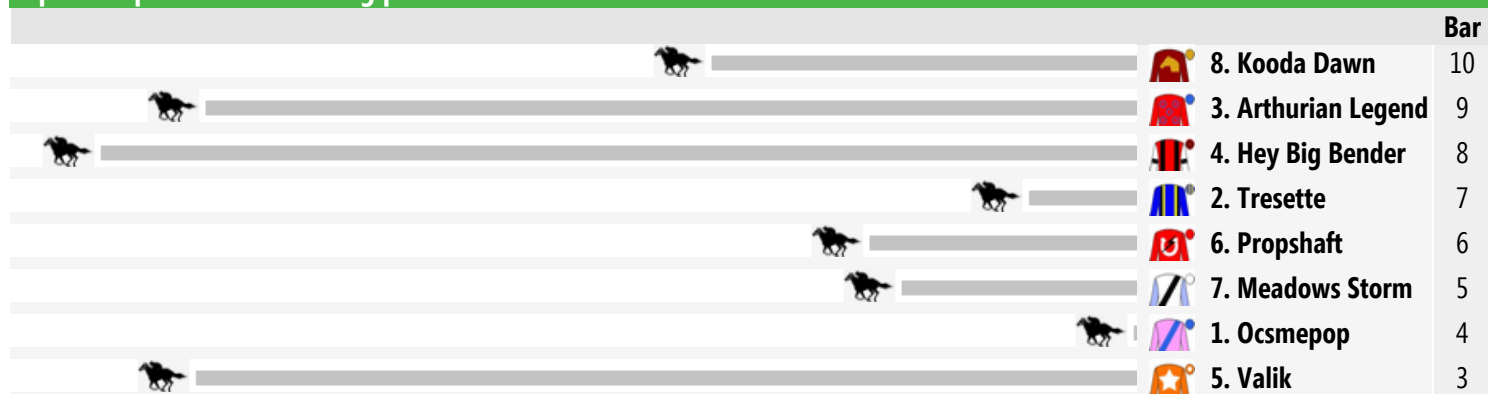

Speedmap: Predicted settling positions after start

<< Race Direction

Rail Position: True

1 OCSMEPOP

8 year old bay or brown gelding (male)
Sire Niello **Dam** Prav
Breeder Aberneen Park Thoroughbreds
Owners J Dunn, D Blowes, D Newbery, S Hogben, K Ward, K Elson, P Bizewski, G Gavin, S Ainslie & C Dunn
Colours Pink, Royal Blue Sash And Cap