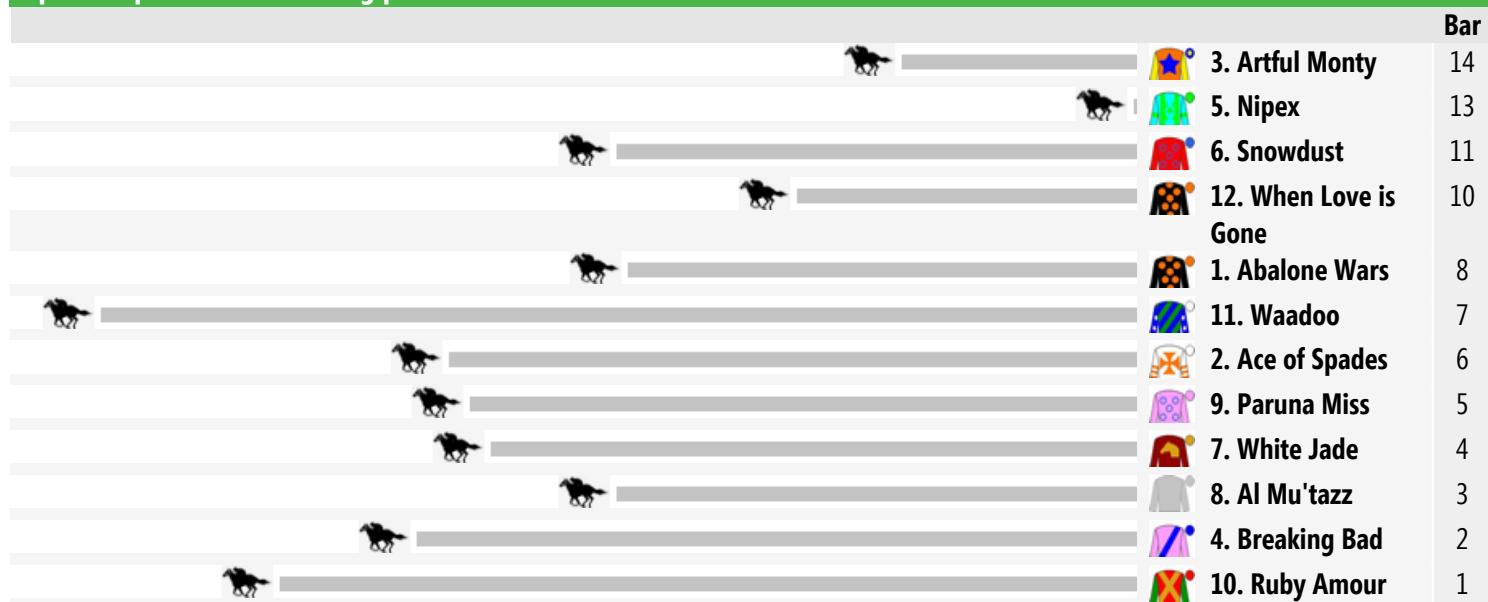

Speedmap: Predicted settling positions after start

<< Race Direction

Rail Position: True

1 ABALONE WARS

3 year old chestnut gelding (male)
Sire Purrealist **Dam** Sleaford
Breeder Mr B Cozamanis
Owners Mrs S M Cozamanis
Colours Black, Orange Spots And Cap