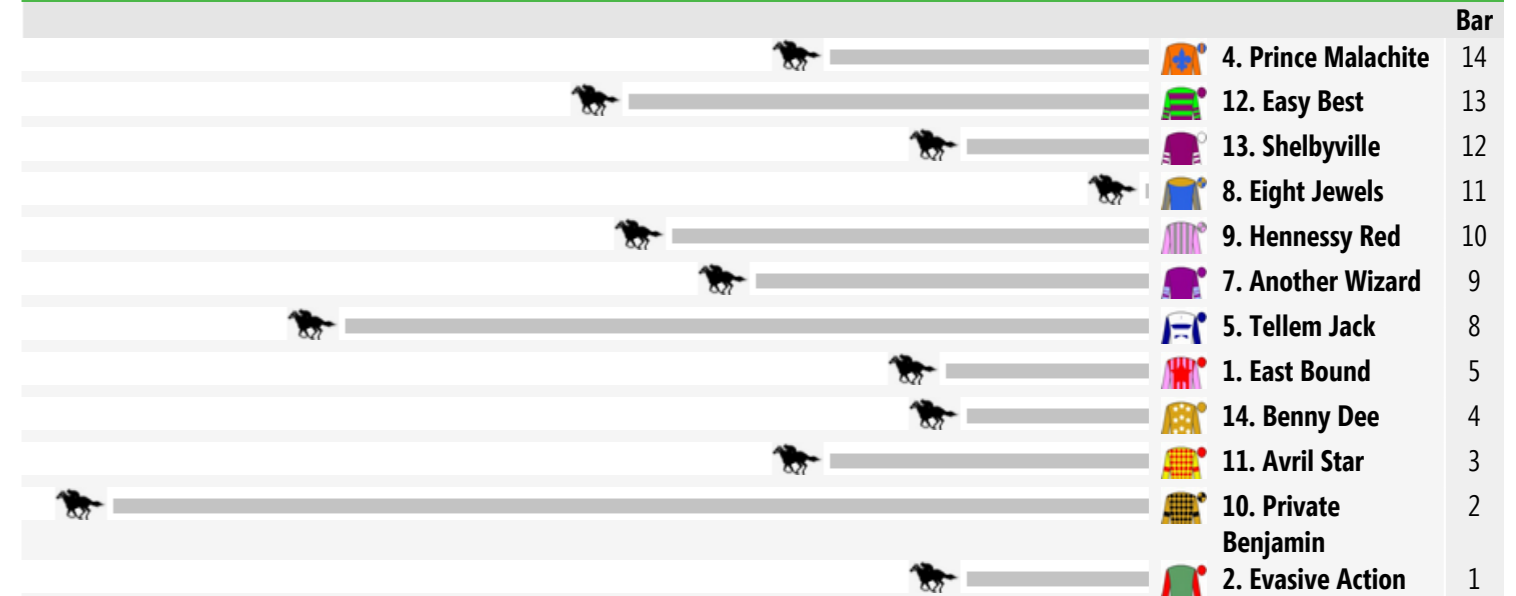

Speedmap: Predicted settling positions after start

<< Race Direction

Rail Position: Out 3m 900m-350m, True Remainder