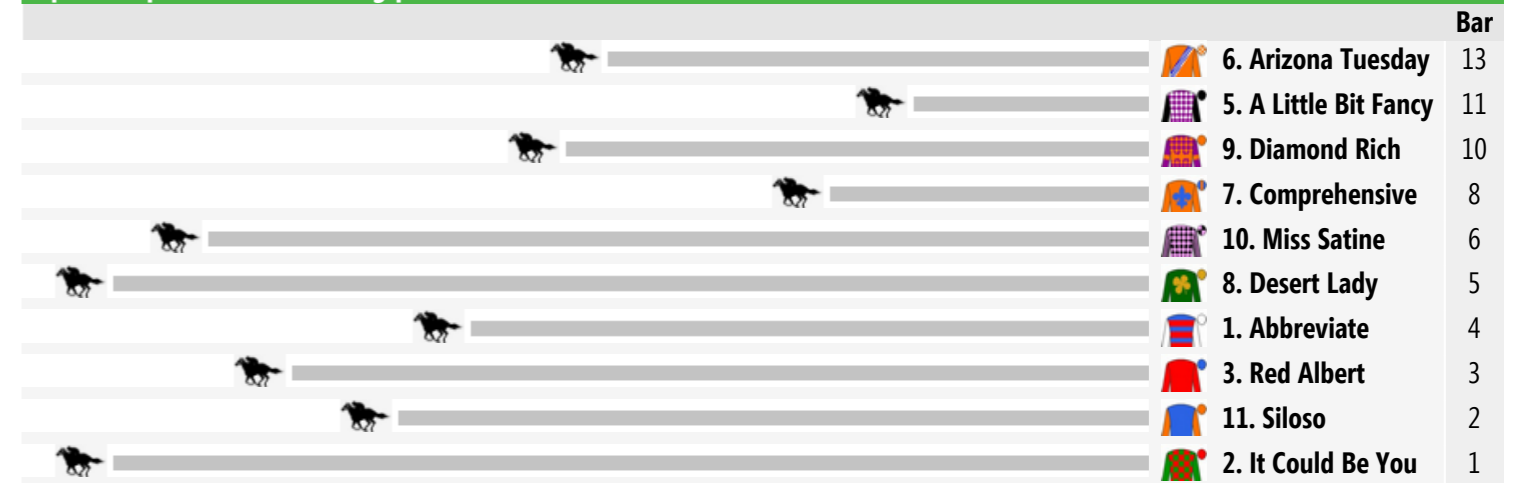

Rail: Out 3m 900m-350m, True Remainder

Straight: 380m.

Circumference: 1879m.

For: Three-Years-Old and Upwards. Maiden Set Weights or WFA flat. Maiden. No sex restriction. Set Weights.

Horse	Jockey	Trainer	Last 10	Career	Prize	W%	P%	Bar	Wgt
1. Abbreviate (NZ)	Dean Holland	Lee & Shannon Hope	23263s062	8:0-3-2	$11,485	0%	63%	4	58.5
2. It Could Be You	Roger Booth	Tony Waddell	s642706456	9:0-1-0	$4,020	0%	11%	1	58.5
3. Red Albert	Robert Beattie	Richard Freyer	66	2:0-0-0	$450	0%	0%	3	58.5
4. Tremont (NZ)	Thomas Sadler	Leon & Troy Corstens	346s82343	8:0-1-3	$11,015	0%	50%	SCRATCHED	
5. A Little Bit Fancy	Brian Park	Alicia Macpherson	03s8s0s69	6:0-0-1	$2,240	0%	17%	11	56.5
6. Arizona Tuesday	Luke Londregan (a2)	Ricky Pike	545s85sx57	12:0-0-0	$2,815	0%	0%	13	56.5
7. Comprehensive	Jake Noonan	Leon & Troy Corstens	s74s944s0	6:0-0-0	$1,515	0%	0%	8	56.5
8. Desert Lady	Jackie Beriman	Stuart Webb	6546	4:0-0-0	$1,270	0%	0%	5	56.5
9. Diamond Rich	Shirley Hunter	Darren Stumpo	0099s0	5:0-0-0	$810	0%	0%	10	56.5
10. Miss Satine	Josh Cartwright	Jamie Edwards & Bruce Elkington	9457s843s0	8:0-0-1	$3,915	0%	13%	6	56.5
11. Siloso	James Winks	John & Chris Ledger	7879s346	7:0-0-1	$2,880	0%	14%	2	56.5
12. Beltum	Michael Walker	Luke Oliver	69	2:0-0-0	$315	0%	0%	SCRATCHED	
13. Legally Brown	Dale Smith	Mick Price	4	1:0-0-0	$0	0%	0%	SCRATCHED	

Speedmap: Predicted settling positions after start

<< Race Direction

Rail Position: Out 3m 900m-350m, True Remainder