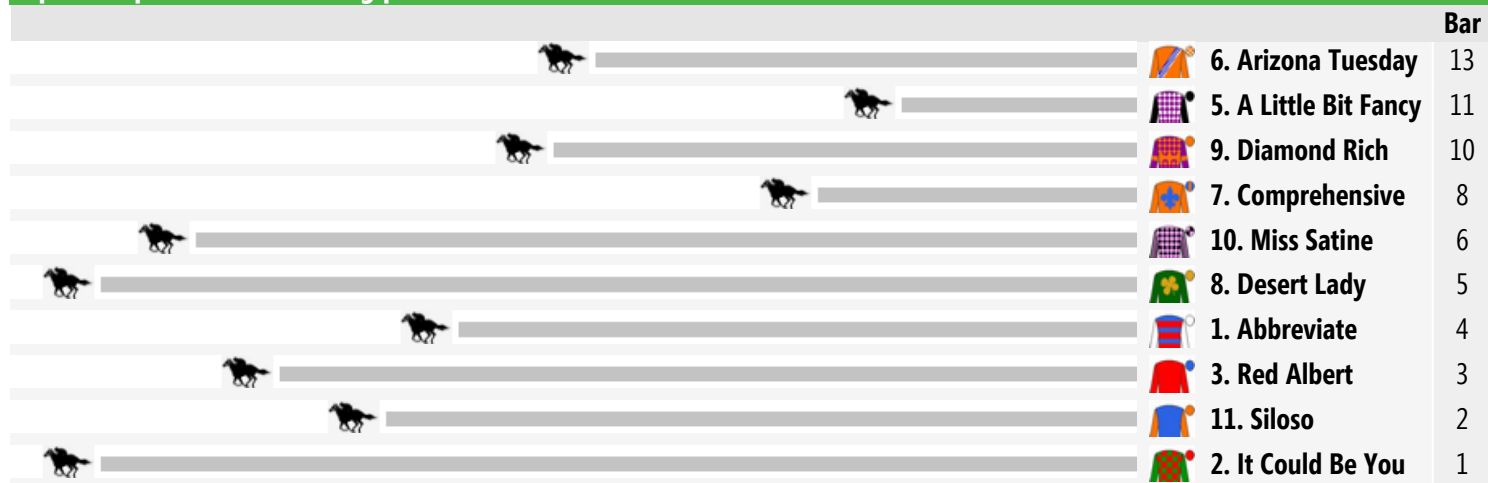

NT: 01:35 pm

SA: 01:35 pm

WA: 12:05 pm

Rail: Out 3m 900m-350m, True Remainder

Straight: 380m.

Circumference: 1879m.

For: Three-Years-Old and Upwards. Maiden Set Weights or WFA flat. Maiden. No sex restriction. Set Weights.

Horse	Jockey	Trainer	Last 10	Career	Prize	W%	P%	Bar	Wgt
1. Abbreviate (NZ)	Dean Holland	Lee & Shannon Hope	23263s062	8:0-3-2	$11,485	0%	63%	4	58.5
2. It Could Be You	Roger Booth	Tony Waddell	s642706456	9:0-1-0	$4,020	0%	11%	1	58.5
3. Red Albert	Robert Beattie	Richard Freyer	66	2:0-0-0	$450	0%	0%	3	58.5
4. Tremont (NZ)	Thomas Sadler	Leon & Troy Corstens	346s82343	8:0-1-3	$11,015	0%	50%	SCRATCHED	
5. A Little Bit Fancy	Brian Park	Alicia Macpherson	03s8s0s69	6:0-0-1	$2,240	0%	17%	11	56.5
6. Arizona Tuesday	Luke Londregan (a2)	Ricky Pike	545s85sx57	12:0-0-0	$2,815	0%	0%	13	56.5
7. Comprehensive	Jake Noonan	Leon & Troy Corstens	s74s944s0	6:0-0-0	$1,515	0%	0%	8	56.5
8. Desert Lady	Jackie Beriman	Stuart Webb	6546	4:0-0-0	$1,270	0%	0%	5	56.5
9. Diamond Rich	Shirley Hunter	Darren Stumpo	0099s0	5:0-0-0	$810	0%	0%	10	56.5
10. Miss Satine	Josh Cartwright	Jamie Edwards & Bruce Elkington	9457s843s0	8:0-0-1	$3,915	0%	13%	6	56.5
11. Siloso	James Winks	John & Chris Ledger	7879s346	7:0-0-1	$2,880	0%	14%	2	56.5
12. Beltum	Michael Walker	Luke Oliver	69	2:0-0-0	$315	0%	0%	SCRATCHED	
13. Legally Brown	Dale Smith	Mick Price	4	1:0-0-0	$0	0%	0%	SCRATCHED	

Speedmap: Predicted settling positions after start

<< Race Direction

Rail Position: Out 3m 900m-350m, True Remainder