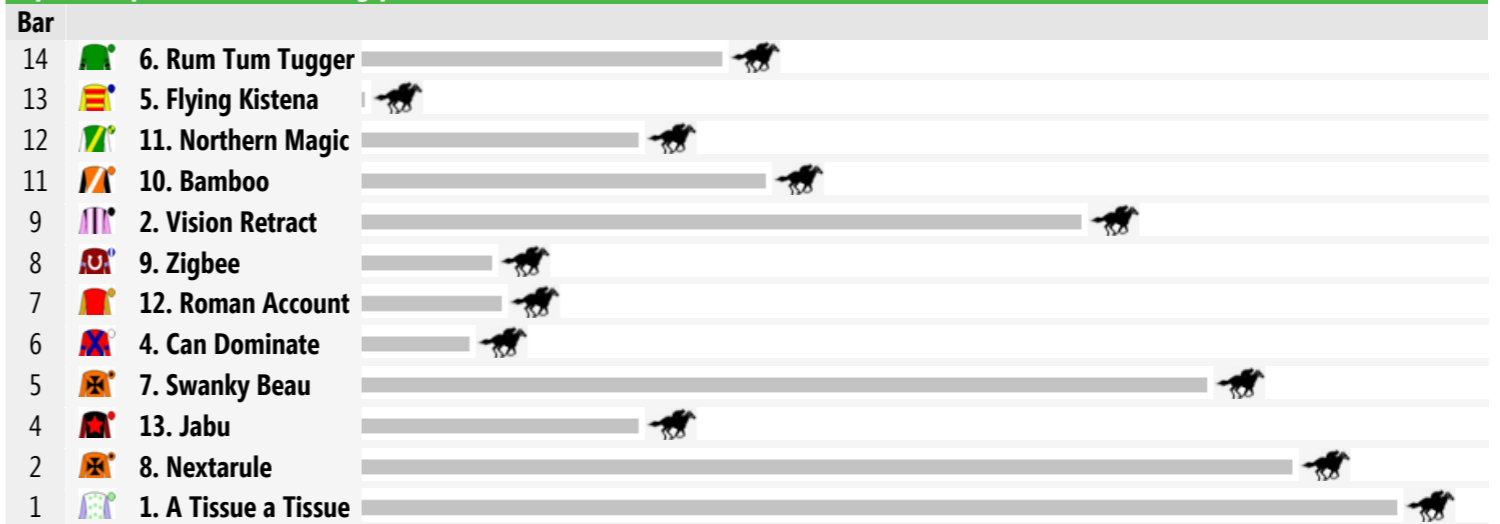

Rail: +3 metres

Straight: 350m.

Circumference: 1530m.

For: No age restriction. Rating Based. Class 2. No sex restriction. Handicap.

Horse	Jockey	Trainer	Last 10	Career	Prize	W%	P%	Bar	Wgt
1. A Tissue a Tissue	Glenn Lynch	Daniel Phegan	65697s74s8	12:2-0-1	\$25,775	17%	25%	1	58
2. Vision Retract	Andrew Adkins (a2)	Rodney Bailey	754087s731	20:2-3-2	\$41,300	10%	35%	9	58
3. Adamant Lass	Samantha Clenton (a1.5)	Luke Griffith	81533040s0	15:2-1-2	\$25,600	13%	33%		SCRATCHED
4. Can Dominate	Chris O'Brien	Cliff Bashford	8s31231027	13:2-2-3	\$28,475	15%	54%	6	57
5. Flying Kistena	Priscilla Schmidt	Neil Godbolt	683s937321	22:2-8-7	\$51,975	9%	77%	13	56.5
6. Rum Tum Tugger	Dale Spriggs	Wayne Wilkes	s0662710s4	11:2-1-0	\$20,925	18%	27%	14	56.5
7. Swanky Beau	Andrew Gibbons	Kris Lees	s62856s77s	11:1-1-1	\$14,650	9%	27%	5	56.5
8. Nextarule	Blake Spriggs	Kris Lees	8165s513	7:2-0-1	\$17,825	29%	43%	2	55.5
9. Zigbee	Ben Looker	Bindi Cheers	90s703114	8:2-0-1	\$22,635	25%	38%	8	55.5
10. Bamboo		Robert Davies	0550860s81	11:1-0-0	\$9,625	9%	9%	11	54
11. Northern Magic	Scott Thurlow	Ross Stitt	9557651733	20:2-0-3	\$21,725	10%	25%	12	54
12. Roman Account	Terry Treichel	Bob Milligan	90008s7911	21:2-1-1	\$24,575	10%	19%	7	54
13. Jabu	Marlon Dolendo	Melissa Harrison	s07490s044	27:1-2-3	\$19,025	4%	22%	4	54
14. Redzinga	Allan Chau	Graeme Shultz	s89564058s	49:2-3-3	\$25,700	4%	16%		SCRATCHED

Speedmap: Predicted settling positions after start

Rail Position: +3 metres

Race Direction >>

10 SEE YOU SATURDAY

5 year old bay gelding (male)
 Sire Any Given Saturday Dam Startling Aura
 Breeder Contract Racing Pty Ltd
 Owners R K Picton, R M Picton, Mrs N A Westbrook, Mrs M A Mitchell & J K Mitchell
 Colours Purple, White Hoops, Purple Sleeves, White Cap