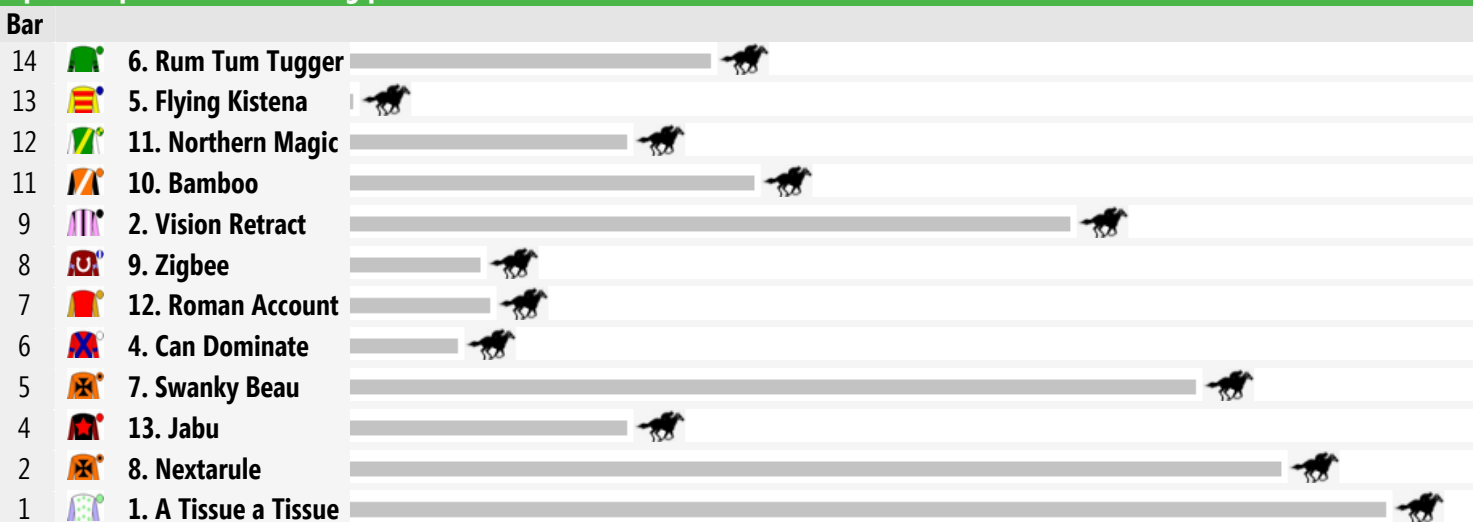

VIC/TAS: 04:22 pm
QLD: 04:22 pm
NT: 03:52 pm
SA: 03:52 pm
WA: 02:22 pm

Horse	Jockey	Trainer	Last 10	Career	Prize	W%	P%	Bar	Wgt
1. A Tissue a Tissue	Glenn Lynch	Daniel Phegan	65697s74s8	12:2-0-1	$25,775	17%	25%	1	58
2. Vision Retract	Andrew Adkins (a2)	Rodney Bailey	754087s731	20:2-3-2	$41,300	10%	35%	9	58
3. Adamant Lass	Samantha Clenton (a1.5)	Luke Griffith	81533040s0	15:2-1-2	$25,600	13%	33%	SCRATCHED	
4. Can Dominate	Chris O'Brien	Cliff Bashford	8s31231027	13:2-2-3	$28,475	15%	54%	6	57
5. Flying Kistena	Priscilla Schmidt	Neil Godbolt	683s937321	22:2-8-7	$51,975	9%	77%	13	56.5
6. Rum Tum Tugger	Dale Spriggs	Wayne Wilkes	s0662710s4	11:2-1-0	$20,925	18%	27%	14	56.5
7. Swanky Beau	Andrew Gibbons	Kris Lees	s62856s77s	11:1-1-1	$14,650	9%	27%	5	56.5
8. Nextarule	Blake Spriggs	Kris Lees	8165s513	7:2-0-1	$17,825	29%	43%	2	55.5
9. Zigbee	Ben Looker	Bindi Cheers	90s703114	8:2-0-1	$22,635	25%	38%	8	55.5
10. Bamboo		Robert Davies	0550860s81	11:1-0-0	$9,625	9%	9%	11	54
11. Northern Magic	Scott Thurlow	Ross Stitt	9557651733	20:2-0-3	$21,725	10%	25%	12	54
12. Roman Account	Terry Treichel	Bob Milligan	90008s7911	21:2-1-1	$24,575	10%	19%	7	54
13. Jabu	Marlon Dolendo	Melissa Harrison	s07490s044	27:1-2-3	$19,025	4%	22%	4	54
14. Redzinga	Allan Chau	Graeme Shultz	s89564058s	49:2-3-3	$25,700	4%	16%	SCRATCHED	

Speedmap: Predicted settling positions after start

Rail Position: +3 metres

Race Direction >>