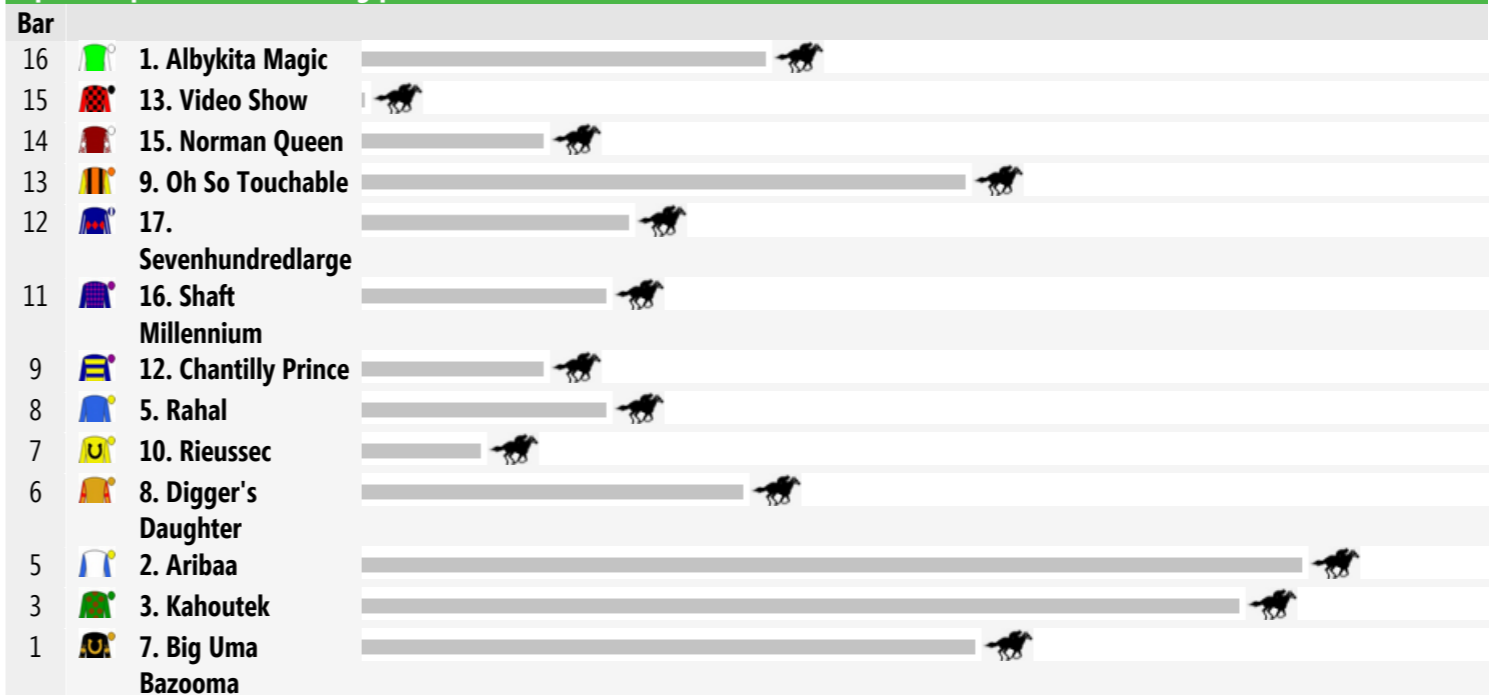

Speedmap: Predicted settling positions after start

Rail Position: Out 3m from the 1400m to the winning post. True the remainder.

Race Direction >>