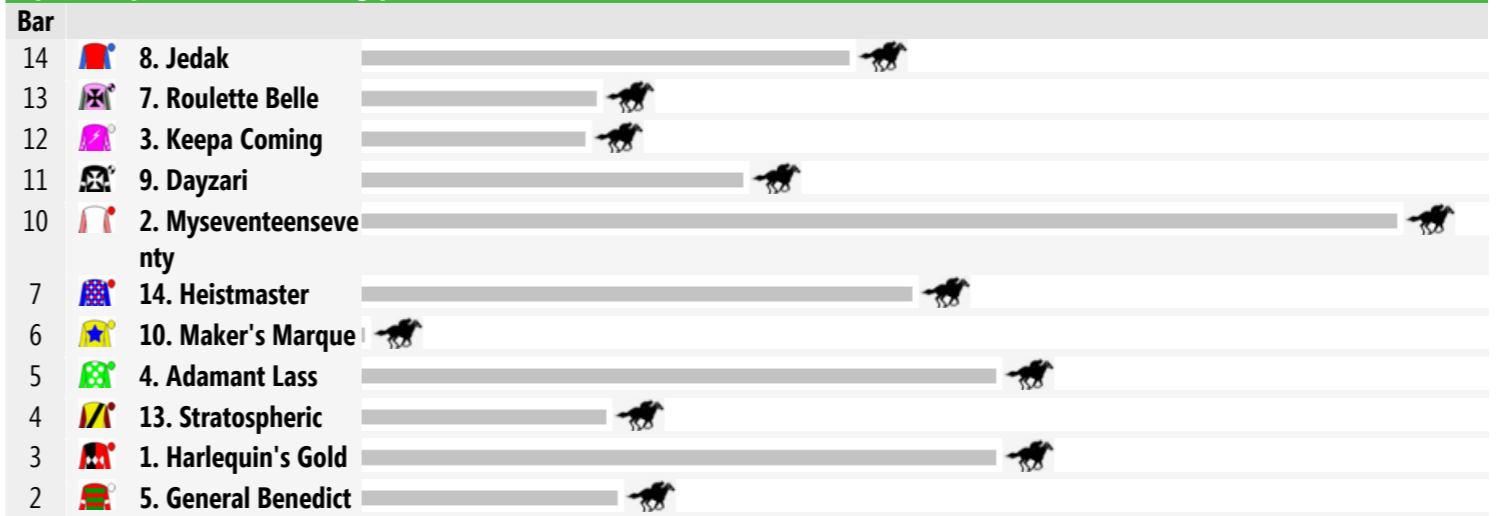

VIC/TAS: 03:30 pm
QLD: 03:30 pm
NT: 03:00 pm
SA: 03:00 pm
WA: 01:30 pm

Horse	Jockey	Trainer	Last 10	Career	Prize	W%	P%	Bar	Wgt
1. Harlequin's Gold	Melinda Graham (a4)	Stirling Osland	6269056011	26:4-4-2	$73,110	15%	38%	3	63
2. Myseventeensevnty	Samantha Clenton (a1.5)	Peter H Bloomfield	8611s471	7:3-0-0	$24,875	43%	43%	10	59.5
3. Keepa Coming	Melissa Brown (a1.5)	Luke Mitchell	24s16379s9	14:3-1-2	$32,300	21%	43%	12	59
4. Adamant Lass	Ben Looker	Luke Griffith	1533040s09	14:2-1-2	$23,575	14%	36%	5	58.5
5. General Benedict	Priscilla Schmidt	Craig Martin	4s41s56	5:1-0-0	$9,000	20%	20%	2	58
6. Swanky Beau	Andrew Gibbons	Kris Lees	62856s77s5	11:1-1-1	$14,650	9%	27%	SCRATCHED	
7. Roulette Belle	Vad Bolozhinskyi (a1.5)	Dean Mchardie	5282522887	29:2-5-2	$42,125	7%	31%	13	56.5
8. Jedak	Glenn Lynch	Jane Clement	155966937s	37:5-4-4	$40,560	14%	35%	14	56
9. Dayzari	Daniel Northey	Mark Mason	58159808s1	22:2-4-2	$33,750	9%	36%	11	55.5
10. Maker's Marque	Marlon Dolendo	Stephen Dixon	0s95589459	62:6-3-6	$63,900	10%	24%	6	54
11. Rachels Own	Allan Chau	Graeme Shultz	568097167s	55:5-3-8	$58,550	9%	29%	SCRATCHED	
12. Bamboo	Dale Spriggs	Robert Davies	0550860s81	11:1-0-0	$9,625	9%	9%	SCRATCHED	
13. Stratospheric	Robert Thompson	Todd Howlett	5483858539	46:2-6-4	$36,025	4%	26%	4	54
14. Heistmaster	Darren Jones	Lesley Jeffriess	s6976500s0	46:4-4-2	$34,066	9%	22%	7	54

Speedmap: Predicted settling positions after start

Rail Position: True

Race Direction >>