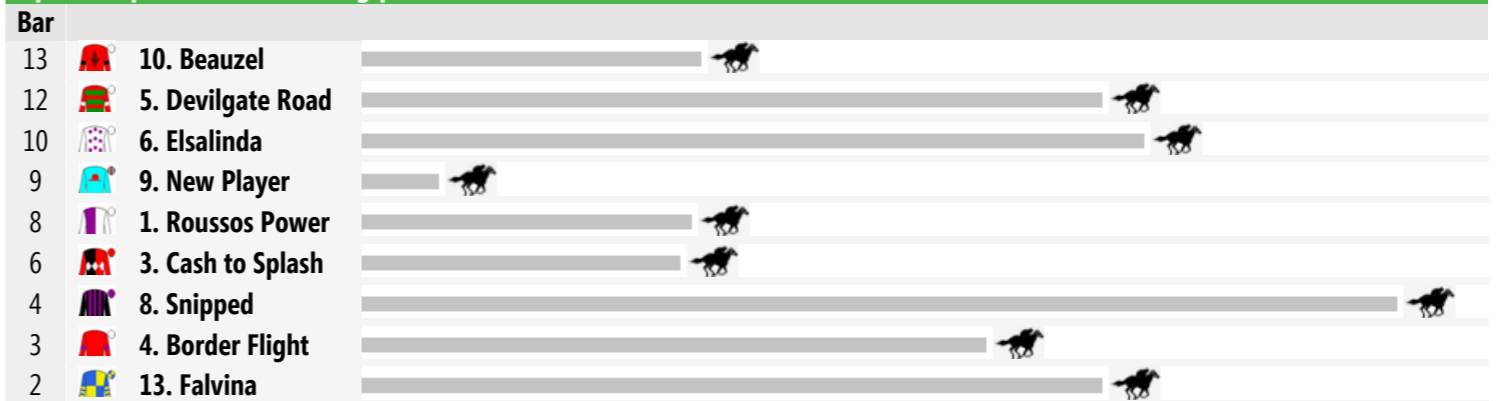

VIC/TAS: 04:05 pm
QLD: 04:05 pm
NT: 03:35 pm
SA: 03:35 pm
WA: 02:05 pm

Rail: True

Straight: 380m.

Circumference: 1830m.

For: No age restriction. Rating Based. BenchMark 60. No sex restriction. Handicap.

Horse	Jockey	Trainer	Last 10	Career	Prize	W%	P%	Bar	Wgt
1. Roussos Power	Geoffrey Snowden	Keith C Smith	80s0141122	28:4-4-5	$75,435	14%	46%	8	60.5
2. Perfect Scout	Dale Spriggs	Kris Lees	594049s018	26:5-0-3	$54,030	19%	31%	SCRATCHED	
3. Cash to Splash	Glenn Lynch	Jane Clement	2539909442	41:3-9-5	$72,650	7%	41%	6	57
4. Border Flight	Robert Thompson	Sue Grills	672225257s	38:4-8-7	$63,305	11%	50%	3	56
5. Devilgate Road	Peter Graham	Craig Martin	25s4368722	26:4-4-5	$49,650	15%	50%	12	56
6. Elsalinda	Jasen Watkins	Paul Berrigan	1255453s07	21:3-2-5	$38,825	14%	48%	10	56
7. Image Hunter	Chris O'Brien	Rebecca Dunn	21208s9819	11:3-2-0	$25,400	27%	45%	SCRATCHED	
8. Snipped	Leanne G Henry	Pat Farrell	3155610s08	49:4-9-3	$68,875	8%	33%	4	54.5
9. New Player	Vad Bolozhinskyi (a1.5)	Alan Martin	985162192s	24:3-3-3	$34,200	13%	38%	9	54
10. Beauzel	Andrew Gibbons	Sue Grills	606s90428s	25:4-3-3	$51,200	16%	40%	13	54
11. Dayzari	Mark Mason		58159808s1	22:2-4-2	$33,750	9%	36%	SCRATCHED	
12. Just As Dapper	Graham Shields		0870137392	47:5-3-9	$52,025	11%	36%	SCRATCHED	
13. Falvina	Darren Jones	Mark Hatch	9690496s94	20:1-2-0	$12,350	5%	15%	2	54

Speedmap: Predicted settling positions after start

Rail Position: True

Race Direction >>