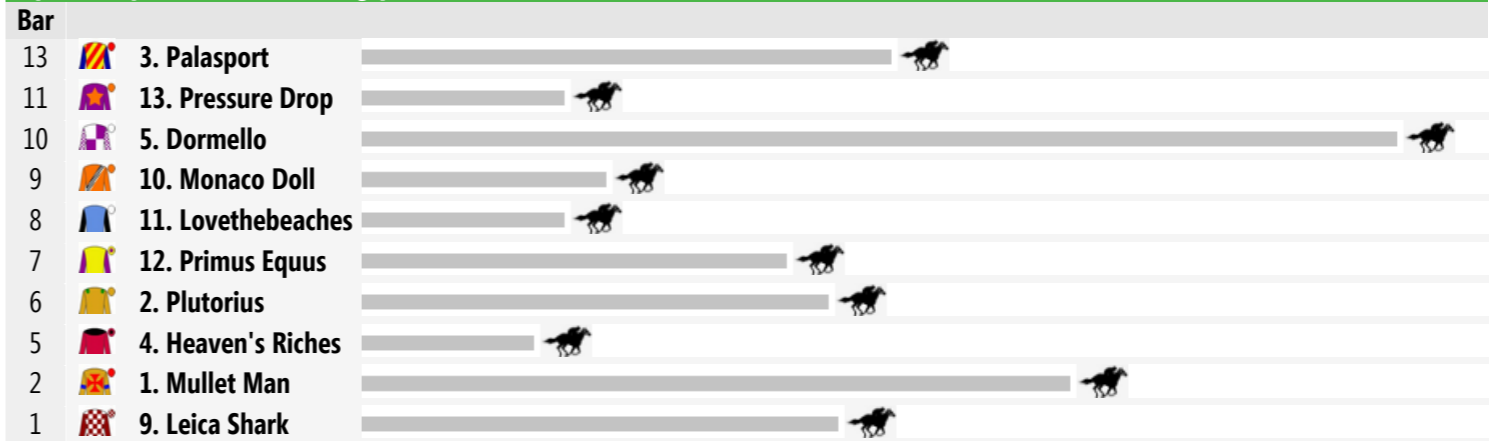

Rail: +2m Entire Circuit

Straight: 280m.

Circumference: 1791m.

For: No age restriction. Rating Based. BenchMark 69. No sex restriction. Handicap.

Horse	Jockey	Trainer	Last 10	Career	Prize	W%	P%	Bar	Wgt
1. Mullet Man	Winona Costin (a2)	Ruth Cooper	x4001397s2	38:6-4-3	$78,775	16%	34%	2	59
2. Plutorius (IRE)	Koby Jennings (a3)	Kevin Moses	268s011579	26:5-2-1	$111,053	19%	31%	6	59
3. Palasport	Sam Clipperton	Gregory Hickman	6090s86s08	57:7-10-5	$232,410	12%	39%	13	58.5
4. Heaven's Riches	Peter Wells	Michael Costa	4650s00s02	31:2-3-0	$107,740	6%	16%	5	58
5. Dormello	Adam Hyeronimus	Gai Waterhouse	30s67115s9	10:2-0-1	$29,665	20%	30%	10	57.5
6. Senta Helga	James McDonald	Anthony Cummings	x126s37133	10:2-1-4	$36,625	20%	70%		SCRATCHED
7. Royal Amati	Kerrin McEvoy	Tony McEvoy	x8913231s8	18:3-2-3	$57,620	17%	44%		SCRATCHED
8. Bonus Spin	Tye Angland	Jeff Englebrecht	7125059390	51:6-6-3	$94,960	12%	29%		SCRATCHED
9. Leica Shark	Mitchell Bell	Stephen Farley	6168s91440	15:2-0-0	$24,175	13%	13%	1	54.5
10. Monaco Doll (NZ)	Jason Collett	Kris Lees	09s3331171	25:4-2-5	$63,330	16%	44%	9	54.5
11. Lovethebeaches	Jess Taylor (a2)	Steve Hodge	6144294427	27:3-5-0	$57,250	11%	30%	8	54
12. Primus Equus	Kathy O'Hara	John McNair	533214303s	13:1-1-4	$26,685	8%	46%	7	54
13. Pressure Drop	Andrew Gibbons	Stephen Farley	6530825s53	23:1-1-3	$22,950	4%	22%	11	54

Speedmap: Predicted settling positions after start

Rail Position: +2m Entire Circuit

Race Direction >>