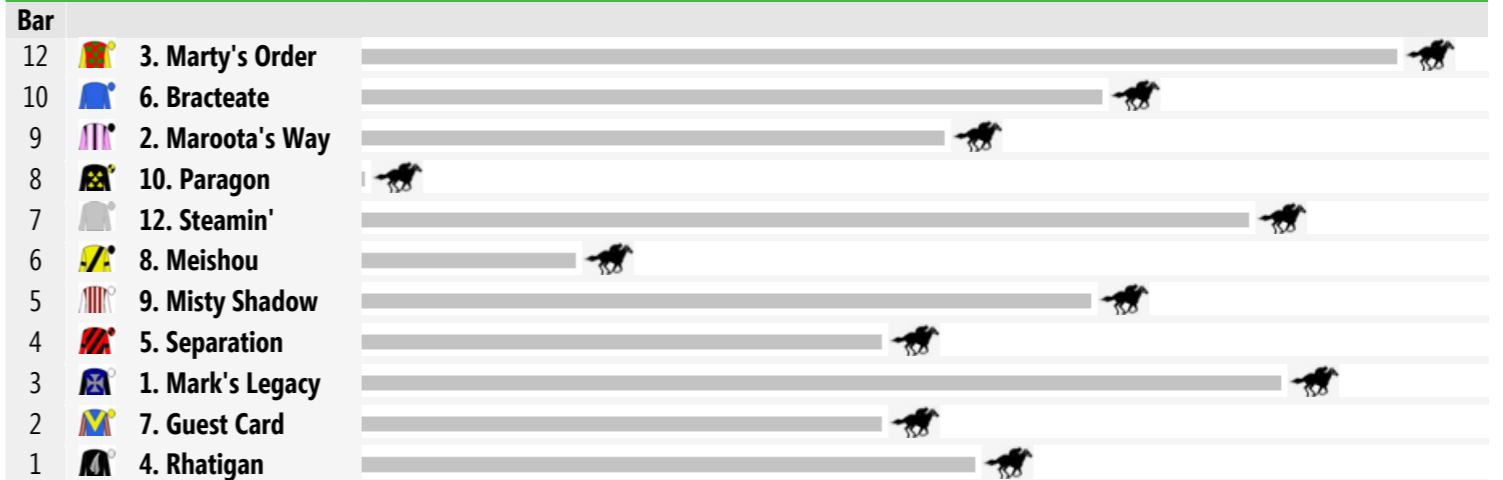

Race 3 CHATEAU ELAN HUNTER VALLEY CG&E MAIDEN PLATE 1350m

NSW: 02:07 pm

Prize $22,000. 1st $12,250. 2nd $4,250. 3rd $2,100. 4th $1,000. 5th $525. 6th $375. 7th $375. 8th $375. 9th $375. 10th $375.

VIC/TAS: 02:07 pm
QLD: 02:07 pm
NT: 01:37 pm
SA: 01:37 pm
WA: 12:07 pm

Rail: +2m Entire Circuit

Straight: 280m.

Circumference: 1791m.

For: No age restriction. NSW Maiden Set Weights. Maiden. Colts, Geldings and Entires. Set Weights.

Horse	Jockey	Trainer	Last 10	Career	Prize	W%	P%	Bar	Wgt
1. Mark's Legacy	Hugh Bowman	Jason Coyle	22s440	5:0-2-0	$9,500	0%	40%	3	59
2. Maroota's Way	Jess Taylor (a2)	Rodney Bailey	s84883057s	12:0-0-1	$3,750	0%	8%	9	59
3. Marty's Order	Samantha Clenton (a3)	Les Tilley	3225sx6537	18:0-2-2	$17,025	0%	22%	12	59
4. Rhatigan	Lester Grace (a1.5)	Gerald Ryan	s546s9	4:0-0-0	$2,705	0%	0%	1	59
5. Separation	Kathy O'Hara	Bjorn Baker		0:0-0-0	$0	0%	0%	4	59
6. Bracteate	James McDonald	John O'Shea	s67	2:0-0-0	$450	0%	0%	10	56.5
7. Guest Card (NZ)	Tye Angland	Bryce Heys		0:0-0-0	$0	0%	0%	2	56.5
8. Meishou (NZ)	Serg Lisnyy (a1.5)	Paul Perry	6	1:0-0-0	$0	0%	0%	6	56.5
9. Misty Shadow	Koby Jennings (a3)	Stephen Schofield	76079s0	6:0-0-0	$0	0%	0%	5	56.5
10. Paragon	Kerrin McEvoy	John Sargent	4	1:0-0-0	$0	0%	0%	8	56.5
11. Roman Tycoon	Mitchell Bell	Clarry Conners	x9	1:0-0-0	$0	0%	0%	SCRATCHED	
12. Steamin'	Jason Collett	Marc Conners	5	1:0-0-0	$0	0%	0%	7	56.5

Speedmap: Predicted settling positions after start

Rail Position: +2m Entire Circuit

Race Direction >>