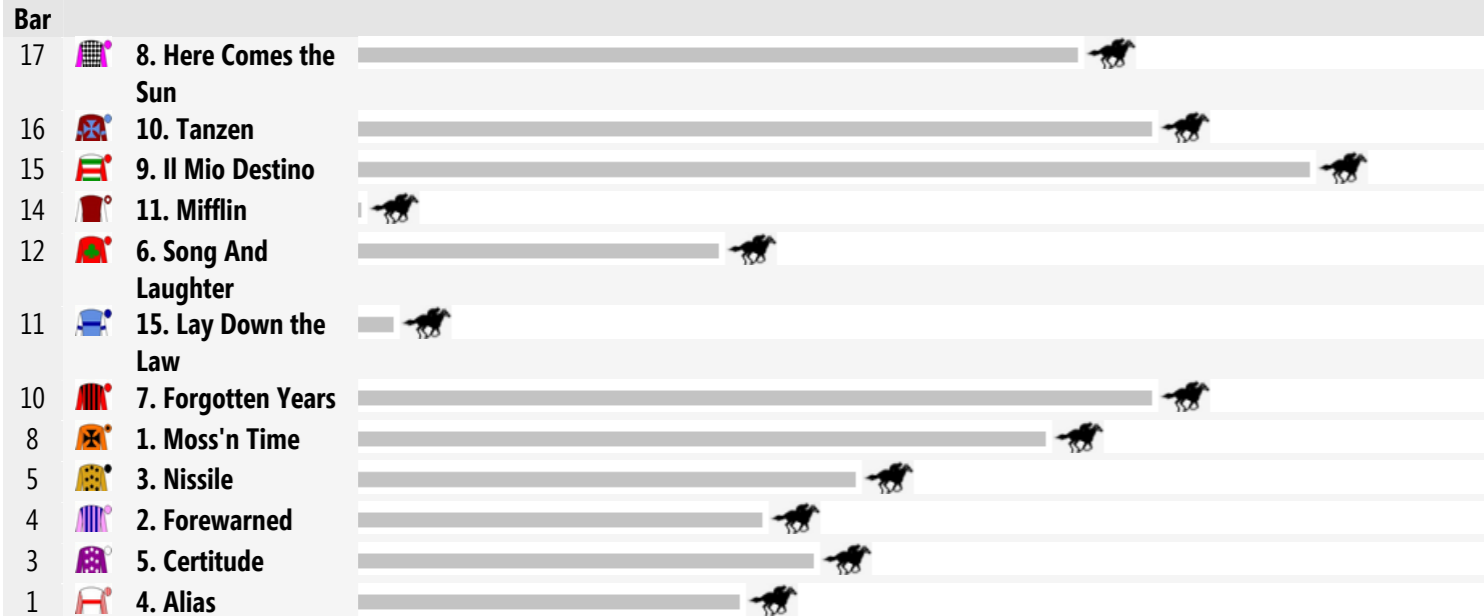

Speedmap: Predicted settling positions after start

Rail Position: +2m Entire Circuit

Race Direction >>

Race 2 PRESTIGE WEDDING AND EVENT HIRE F&M MAIDEN PLATE 1350m

NSW: 01:31 pm

Prize $22,000. 1st $12,250. 2nd $4,250. 3rd $2,100. 4th $1,000. 5th $525. 6th $375. 7th $375. 8th $375. 9th $375. 10th $375.
Rail: +2m Entire Circuit
Straight: 280m.
Circumference: 1791m.
For: No age restriction. NSW Maiden Set Weights. Maiden. Fillies and Mares. Set Weights.

VIC/TAS: 01:31 pm
QLD: 01:31 pm
NT: 01:01 pm
SA: 01:01 pm
WA: 11:31 am

Horse	Jockey	Trainer	Last 10	Career	Prize	W%	P%	Bar	Wgt
1. Alavesa	Winona Costin (a2)	Anthony Cummings	s3357s8230	10:0-2-3	$11,800	0%	50%	4	58
2. Bellahro	Hugh Bowman	Kris Lees	42	2:0-1-0	$4,250	0%	50%	7	58
3. Entertains	Kerrin McEvoy	John O'Shea	s433	3:0-0-2	$7,060	0%	67%	8	58
4. Fascinant	Taylor Marshall (a2)	Alan Scorse	3735s35358	9:0-0-4	$9,050	0%	44%	11	58
5. In Arrears	Joshua Parr	Anthony Cummings	7s7	2:0-0-0	$0	0%	0%	9	58
6. Mari Pintau	Tye Angland	Jason Coyle	x35s65	5:0-0-1	$3,955	0%	20%	SCRATCHED	
7. Dashie de Luxe		Tara & Philippe Vigouroux	3s86	3:0-0-1	$4,050	0%	33%	SCRATCHED	
8. Delphic	Sam Clipperton	John O'Shea		0:0-0-0	$0	0%	0%	12	55.5
9. Dhahab	Robert Thompson	Michael, Wayne & John Hawkes	s3	1:0-0-1	$3,960	0%	100%	SCRATCHED	
10. Latina Belle	Thomas Huet	Paul Perry	9	1:0-0-0	$0	0%	0%	1	55.5
11. Mei Lin Mao		Clarry Conners	83	2:0-0-1	$1,425	0%	50%	SCRATCHED	
12. Shamana	James McDonald	Bryce Heys		0:0-0-0	$0	0%	0%	10	55.5
13. Shamardal Gold	Adam Hyeronimus	Gai Waterhouse	6s8	2:0-0-0	$0	0%	0%	16	55.5
14. Vouloir	Padraig Beggy	Bjorn Baker		0:0-0-0	$0	0%	0%	15	55.5
15. Humdinger	Kathy O'Hara	John Sargent	8	1:0-0-0	$0	0%	0%	3	58
16. Novena	Jason Collett	Bart & James Cummings	8s6	2:0-0-0	$0	0%	0%	SCRATCHED	
17. Alaskan Miss	Paul King	Paul Perry	00	2:0-0-0	$0	0%	0%	14	55.5

Not enough data to create speedmap.

1 ALAVESA

4 year old bay mare (female)
Sire Danehill Dancer Dam Red Rioja
Breeder Alpara Lodge
Owners J Barton, M Barton, I Laughton, M Sexton, W McEwan, K McEwan, Anthony Cummings Thoroughbreds (A & B Cummings), B L Cummings, S Romano, M Mulqueeny, L Toner & M Windridge
Colours Maroon, Navy Blue Vee

Trainer **Anthony Cummings**
Jockey **Winona Costin** 58.0kg
Win Range -
Barrier 4
Prizemoney $11,800
W&P% 0-50

Career 10:0-2-3
Good 7:0-1-1
Jockey 0:0-0-0
12 Mths 9:0-2-3
Dead 2:0-1-1
Dist 2:0-0-1
1st Up 3:0-1-0
Slow 1:0-0-1
Track 0:0-0-0
2nd Up 2:0-0-0
Heavy 0:0-0-0
Trk/Dst 0:0-0-0

Race Details	Track	Jockey	Wgt	Br.	Odds	Winner	@800	@400
3 of 8 HAWK Mon 11Aug14 1000m BT-4-MDN	Good	H Bowman	n/a			Alsoknownas n/a 1.30L 1:00.06		
3 of 9 Newc Sat 21Jun14 1500m F&m Mdn-sw	Dead	K Jennings	58	1	$2.60F	Distress 58kg 1.50L 1:32.78	3	4
3 of 12 Goul Mon 2Jun14 1600m Mdn-sw	Slow	J Kissick	57	2	$13	Happy Partner 59kg 2.00L 1:38.69	6	4
5 of 12 Hawk Tue 13May14 1500m Mdn	Good	J Collett	54	12	$6.50	Marvelous Ceramibo 59kg 6.30L 1:29.76	2	2
7 of 14 Goul Mon 28Apr14 1200m Mdn	Good	Y Ichikawa	55.5	11	$6	Le Bastille 56.5kg 2.20L 1:10.63	9	9