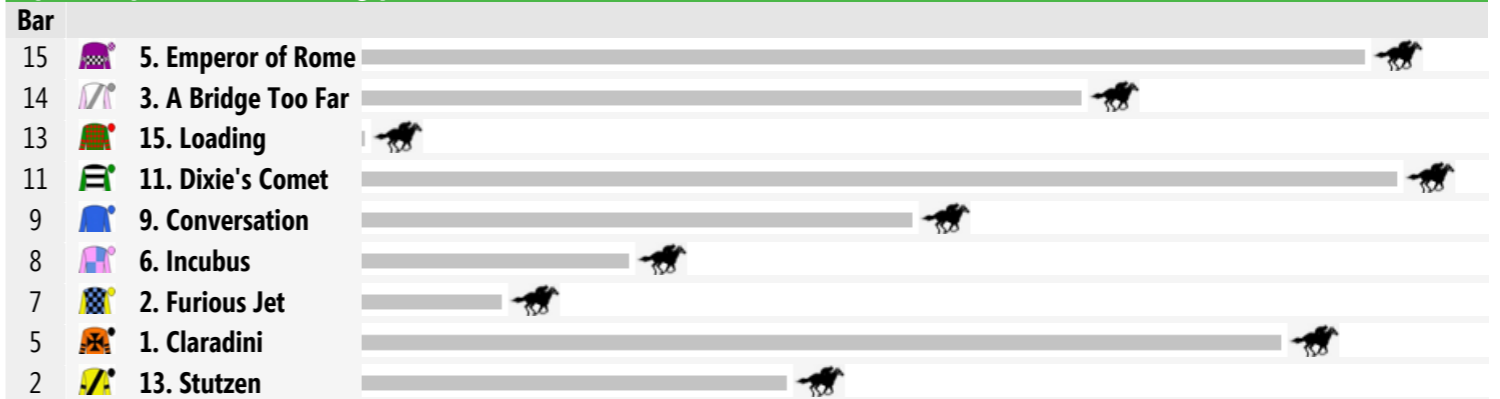

Horse	Jockey	Trainer	Last 10	Career	Prize	W%	P%	Bar	Wgt
1. Claradini	Winona Costin (a2)	Patrick Webster	12s4302	6:1-2-1	$25,085	17%	67%	5	60.5
2. Furious Jet	Hugh Bowman	Lee Curtis	05961s0455	20:3-1-3	$75,225	15%	35%	7	60.5
3. A Bridge Too Far	Yusuke Ichikawa (a2)	Kris Lees	04227690s2	16:2-4-1	$47,205	13%	44%	14	60
4. Planet Reality	Koby Jennings (a3)	Brett Partelle	24s1s042s3	11:2-3-1	$29,575	18%	55%		SCRATCHED
5. Emperor of Rome	Serg Lisnyy (a1.5)	Wayne Seelin	40s3154527	38:5-5-4	$77,950	13%	37%	15	58.5
6. Incubus (NZ)	Kathy O'Hara	Albert Stapleford	6396s341s3	10:1-1-4	$23,125	10%	60%	8	58.5
7. Beau Victory		Bryce Heys	x	0:0-0-0	$0	0%	0%		SCRATCHED
8. Earthly Image		John Holloman	x95s1	4:1-0-0	$13,150	25%	25%		SCRATCHED
9. Conversation	Sam Clipperton	John O'Shea	s40651s2	6:1-1-0	$16,000	17%	33%	9	57
10. Queen of Kariba	Lester Grace (a1.5)	John Sargent	s91	2:1-0-0	$12,250	50%	50%		SCRATCHED
11. Dixie's Comet	Brodie Loy (a2)	David Pfeiffer	24s1	3:1-1-0	$12,450	33%	67%	11	56
12. Star Charge	James McDonald	Marc Connors	s970s51s2	6:1-1-0	$17,850	17%	33%		SCRATCHED
13. Stutzen	Jeff Lloyd	Paul Perry	333060507s	17:1-1-3	$26,155	6%	29%	2	56
14. Wind Shift	Joshua Parr	Peter & Paul Snowden	s12	2:1-1-0	$17,650	50%	100%		SCRATCHED
15. Loading		Charlie Porter	s947315809	64:3-8-9	$72,075	5%	31%	13	54

Speedmap: Predicted settling positions after start

Rail Position: +2m Entire Circuit

Race Direction >>