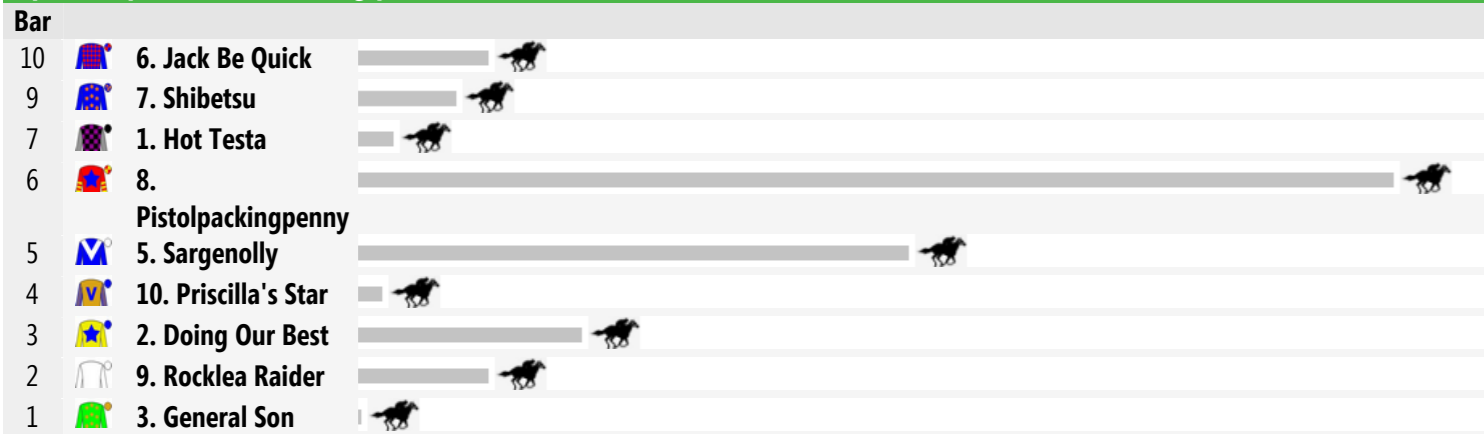

Race 1 BROOKSTEAD HOTEL Class 2 Handicap 1300m

QLD: 06:05 pm

Prize $10,000. 1st $6,500. 2nd $2,000. 3rd $1,000. 4th $500.
Rail: 3 metres Entire Course.
Straight: 290m.
Circumference: 1759m.
For: No age restriction. Rating Based. Class 2. No sex restriction. Handicap.

NSW/VIC/TAS: 06:05 pm
NT: 05:35 pm
SA: 05:35 pm
WA: 04:05 pm

Horse	Jockey	Trainer	Last 10	Career	Prize	W%	P%	Bar	Wgt
1. Hot Testa	Nathan Evans	Ben Currie	4342258441	27:2-7-1	$48,615	7%	37%	7	59
2. Doing Our Best	Ron Goltz	Lyn Paton	30s30031s2	12:1-2-4	$32,135	8%	58%	3	57.5
3. General Son	Skye Bogenhuber	Tony Gollan	8646465s92	19:2-2-2	$21,400	11%	32%	1	57.5
4. Great Inagua	Brent Evans	Barry Baldwin	2447s73813	12:2-1-3	$18,300	17%	50%		SCRATCHED
5. Sargenolly	Damion McIntosh	Matt Kropp	04s571421s	16:2-1-3	$18,400	13%	38%	5	56.5
6. Jack Be Quick		Kevin Kemp	44s561	5:1-0-0	$6,500	20%	20%	10	55
7. Shibetsu	Brooke Stower (a2)	Tony Sears	s9733303s0	21:2-0-6	$26,610	10%	38%	9	54
8. Pistolpackingpenny	Nozi Tomizawa	Michael Nolan	5s7515555s	11:1-0-0	$7,600	9%	9%	6	54
9. Rocklea Raider	Noriyuki Nishio (a2)	Stephen Neylon	557286327s	48:3-5-4	$28,850	6%	25%	2	54
10. Priscilla's Star	Ruby Ride (a1.5)	Ted Ainsworth	48558s5074	25:2-1-2	$17,635	8%	20%	4	54

Speedmap: Predicted settling positions after start

Rail Position: 3 metres Entire Course.

Race Direction >>

10 CARNCOTTON

4 year old bay mare (female)
Sire Nothing to Lose Dam Tessa Bianca
Breeder Mr M Cleary
Owners S M Neylon, Mrs L M Coleman & B M Coleman
Colours Red, Black Shamrock, Checked Sleeves, Red Cap, Black Shamrocks

Trainer **Stephen Neylon**
Jockey **Noriyuki Nishio** 54.0kg
Win Range -

Barrier 2
Prizemoney $0
W&P% 0-0

Career 8:0-0-0 12 Mths 8:0-0-0 1st Up 1:0-0-0 2nd Up 1:0-0-0
Good 7:0-0-0 Dead 1:0-0-0 Slow 0:0-0-0 Heavy 0:0-0-0
Jockey 0:0-0-0 Dist 1:0-0-0 Track 3:0-0-0 Trk/Dst 0:0-0-0

Race Details		Track	Jockey	Wgt	Br.	Odds Winner	@800	@400
7 of 11	TWBA Sat 8Mar14	1650m MDN	Good L Tilley	54	9	$51 Morven 57kg 9.10L 1:43.76	7	5
8 of 8	BDST Fri 14Feb14	1200m 3Y MDN-SW	Good B Stower	55	6	$51 Alquero 57kg 17.60L 1:10.45	7	8
11 of 12	TWBA Sat 25Jan14	1200m F&M MDN-SW	Dead M O'brien	56	4	$71 Sweet And Savage 56kg 9.40L 1:15.05	10	11
7 of 12	TWBA Sat 11Jan14	1300m MDN	Good M O'brien	54	2	$51 Lucks In 57kg 6.80L 1:21.73	6	7
6 of 12	ESK Sat 21Dec13	1200m MDN-SW	Good T Tincknell	55.5	5	$15 Ellie Bay 56.5kg 9.00L 1:10.3	10	11