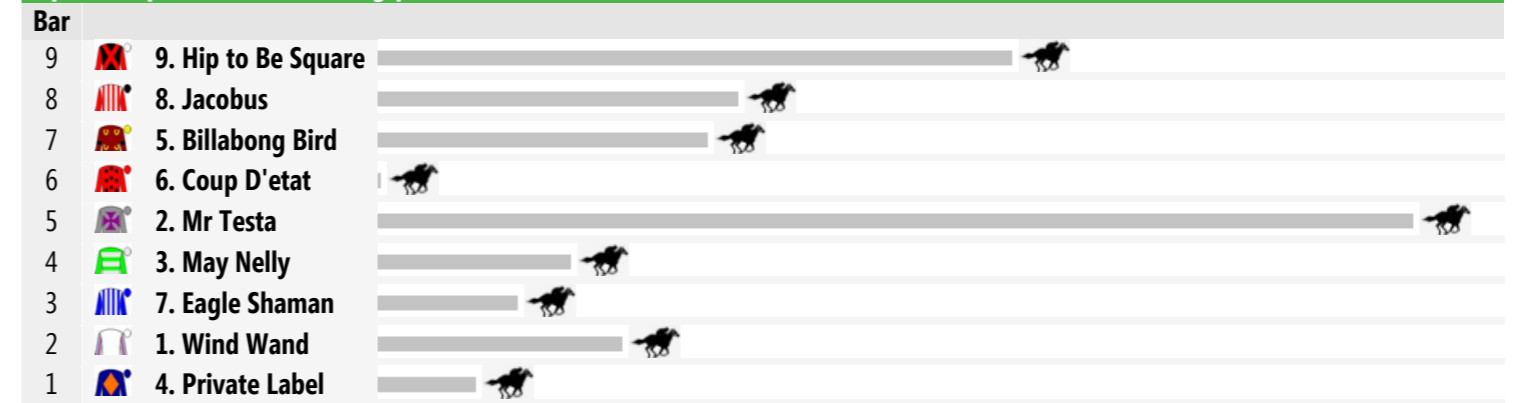

Career	12 Mths	1st Up	2nd Up
29:1-5-1	20:1-3-1	2:0-0-0	2:0-2-0
Good 13:1-1-0	Dead 8:0-1-1	Slow 3:0-2-0	Heavy 4:0-1-0
Jockey 5:1-1-0	Dist 16:1-4-0	Track 1:0-0-1	Trk/Dst 0:0-0-0

Race 4 ELSDEN FARMS/HARRIS ELECTRICAL BM70 Handicap 2150m

QLD: 07:57 pm

Prize $15,000. 1st $9,750. 2nd $3,000. 3rd $1,500. 4th $750.
Rail: 3 metres Entire Course.
Straight: 290m.
Circumference: 1759m.
For: No age restriction. Rating Based. BenchMark 70. No sex restriction. Handicap.

NSW/VIC/TAS: 07:57 pm
NT: 07:27 pm
SA: 07:27 pm
WA: 05:57 pm

Horse	Jockey	Trainer	Last 10	Career	Prize	W%	P%	Bar	Wgt
1. Wind Wand	Alannah Fancourt (a2)	Paul H Duncan	64030s8141	17:5-1-1	$49,600	29%	41%	2	60
2. Mr Testa	James Orman (a1.5)	Gregory Minns	740s05783s	38:5-6-3	$72,225	13%	37%	5	58.5
3. May Nelly (NZ)	Brooke Stower (a2)	Patrick Sexton	6470s75135	35:4-3-2	$66,367	11%	26%	4	55
4. Private Label	Kenji Yoshida	Shane Hamilton	64588s76s0	38:4-3-3	$81,742	11%	26%	1	55
5. Billabong Bird	Skye Bogenhuber	Gerard Blades	2163245851	17:3-4-1	$30,250	18%	47%	7	54
6. Coup D'etat		John Thomas	412582s465	9:1-2-0	$12,165	11%	33%	6	54
7. Eagle Shaman	Ron Goltz	Ray McCall	43401355s4	14:2-0-2	$21,155	14%	29%	3	54
8. Jacobus	Ruby Ride (a1.5)	Matt Kropp	3498240s00	27:3-2-1	$21,700	11%	22%	8	54
9. Hip to Be Square	Nathan Evans	Phyllis Kalinowski	30787490s4	22:1-1-1	$15,050	5%	14%	9	54

Speedmap: Predicted settling positions after start

Rail Position: 3 metres Entire Course.

Race Direction >>