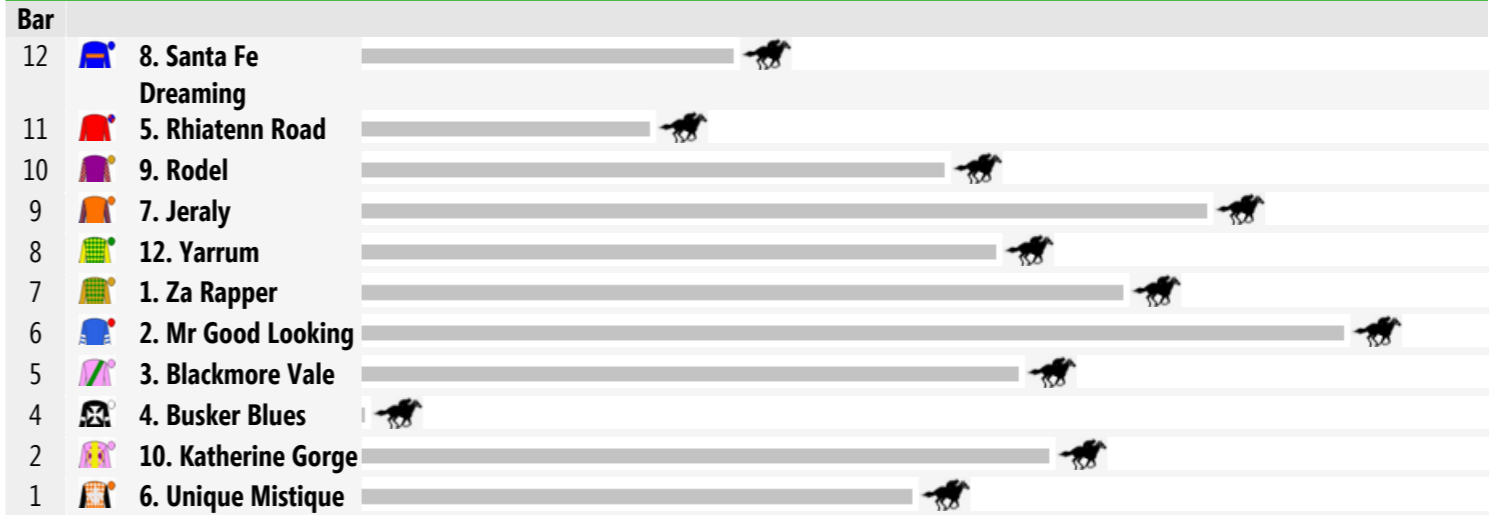

NSW/VIC/TAS: 07:22 pm
NT: 06:52 pm
SA: 06:52 pm
WA: 05:22 pm

Horse	Jockey	Trainer	Last 10	Career	Prize	W%	P%	Bar	Wgt
1. Za Rapper	Emma Ljung (a2)	Michael Nolan	s67128s5	6:1-1-0	$8,500	17%	33%	7	59
2. Mr Good Looking	Kenji Yoshida	Les Clarke	3122873s84	13:1-2-3	$18,825	8%	46%	6	58
3. Blackmore Vale	Brent Evans	John Byrne	9521537200	15:1-2-2	$12,675	7%	33%	5	57.5
4. Busker Blues	Skye Bogenhuber	John Wiggins	s2261s45	6:1-2-0	$13,600	17%	50%	4	57.5
5. Rhiatenn Road	Rhiannon Payne (a3)	Patrick Sexton	s43512s27s	8:1-2-1	$12,500	13%	50%	11	57
6. Unique Mistique	Nozi Tomizawa	Mark Callaghan	s333359516	10:1-0-4	$10,800	10%	50%	1	57
7. Jeraly	Jess Greacen (a3)	Doug Duryea	571s0606s6	11:1-1-1	$14,700	9%	27%	9	56.5
8. Santa Fe Dreaming	Tiffani Brooker (a3)	Darryl Gollan	7200s173	7:1-1-1	$11,450	14%	43%	12	56.5
9. Rodel	Nathan Evans	Harry Richardson	22934s4967	12:1-2-2	$9,000	8%	42%	10	56
10. Katherine Gorge	Ron Goltz	Richie Stephenson	74s553397s	9:1-0-2	$13,145	11%	33%	2	55.5
11. Sansho Dayu		Fred Adams	s9313079s5	9:1-0-2	$7,800	11%	33%		SCRATCHED
12. Yarrum	Craig Franklin	Leon Cross	2086525617	29:1-5-1	$21,250	3%	24%	8	54
13. Conmigo	Brooke Stower (a2)	Ben Currie	14s0040	6:1-0-0	$7,350	17%	17%		SCRATCHED
14. Rouble Rose		Brian Costello	s74s750569	21:1-1-0	$10,200	5%	10%		SCRATCHED

Speedmap: Predicted settling positions after start

Rail Position: 3 metres Entire Course.

Race Direction >>