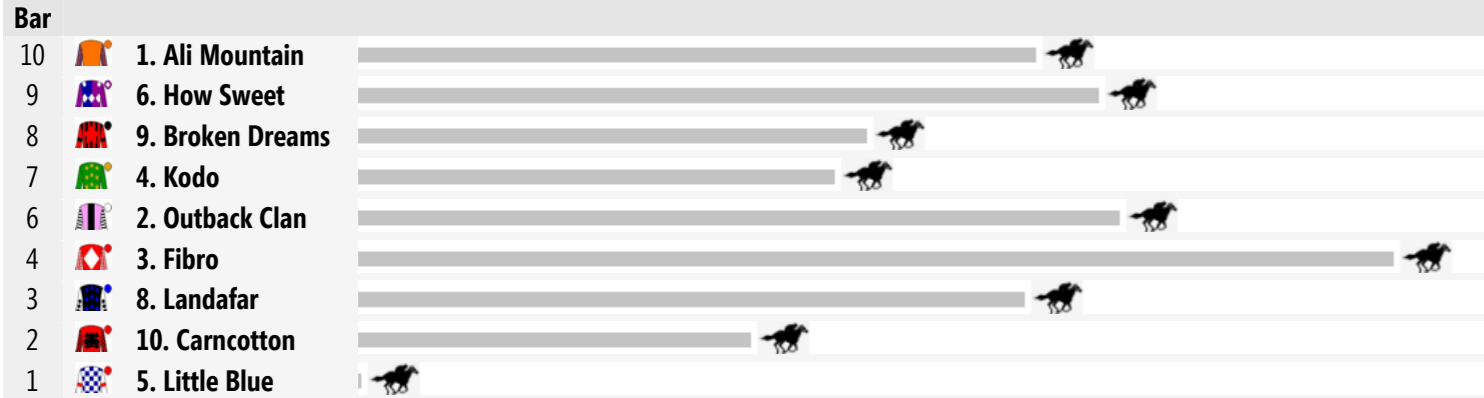

Race 6 FARMHAUL Maiden Handicap 1100m

QLD: 09:12 pm

Prize $10,000. 1st $6,500. 2nd $2,000. 3rd $1,000. 4th $500.
Rail: 3 metres Entire Course.
Straight: 290m.
Circumference: 1759m.
For: No age restriction. General Handicap. Maiden. No sex restriction. Handicap.

NSW/VIC/TAS: 09:12 pm
NT: 08:42 pm
SA: 08:42 pm
WA: 07:12 pm

Horse	Jockey	Trainer	Last 10	Career	Prize	W%	P%	Bar	Wgt
1. Ali Mountain	Jess Greacen (a3)	Doug Duryea	s962	3:0-1-0	$2,000	0%	33%	10	58.5
2. Outback Clan	Ron Goltz	Neil Hocking	62666	5:0-1-0	$2,000	0%	20%	6	57
3. Fibro		Nicky Harrison	58	2:0-0-0	$0	0%	0%	4	56.5
4. Kodo	Skye Bogenhuber	Tony Gollan	s43444s0	6:0-0-1	$4,550	0%	17%	7	56.5
5. Little Blue	Nathan Evans	Hugh Dunne	55s70	4:0-0-0	$0	0%	0%	1	56.5
6. How Sweet	Damion McIntosh	Sharon Croxford	s4496s4	5:0-0-0	$1,000	0%	0%	9	55
7. Star of Aquarius	Nozi Tomizawa	Michael Nolan	s6	1:0-0-0	$0	0%	0%		SCRATCHED
8. Landafar	Todd Banks	John A P Smith	s69s067620	9:0-2-0	$4,275	0%	22%	3	54.5
9. Broken Dreams	James Orman (a1.5)	Jai Phillips	5970683055	10:0-0-1	$3,600	0%	10%	8	54
10. Carncotton	Noriyuki Nishio (a2)	Stephen Neylon	s78076869	8:0-0-0	$0	0%	0%	2	54

Speedmap: Predicted settling positions after start

Rail Position: 3 metres Entire Course.

Race Direction >>

10 PRISCILLA'S STAR

7 year old bay mare (female)
Sire Elvstroem Dam Addinis Star
Breeder Mr D R Ryan
Owners Mrs M T Pender
Colours Gold, Blue V, Red, Blue Striped Sleeves And Gold, Red, Blue Cap

Trainer **Ted Ainsworth**
Jockey **Ruby Ride** 54.0kg
Win Range 1300m - 1700m
Barrier 4
Prizemoney $17,635
W&P% 8-20

Career 25:2-1-2 12 Mths 7:0-0-0 1st Up 5:0-0-0 2nd Up 5:1-0-1
Good 14:2-1-1 Dead 6:0-0-1 Slow 2:0-0-0 Heavy 3:0-0-0
Jockey 0:0-0-0 Dist 1:1-0-0 Track 0:0-0-0 Trk/Dst 0:0-0-0

Race Details	Track	Jockey	Wgt	Br.	Odds	Winner	@800	@400
4 of 4 Suns Sun 17Aug14 1400m Cl2	Heavy	J Taylor	54	5	$13	Duke of Cambridge 55.5kg 5.10L 1:26.31	3	3
8 of 8 Ipsw Fri 1Aug14 1350m F&m Cl2	Good	B Ainsworth	54	9	$41	Don't Tell Cyril (NZ) 55kg 8.20L 1:21.65	5	6
5 of 12 WARWSat 19Jul14 1350m 0-55 HCP	Good	B Ainsworth	55	4	$3.60F	Hi Hi 58kg 4.60L 1:22.09		
5 of 9 Suns Sun 29Jun14 1200m Cl2	Dead	B Ainsworth	54	8	$26	Sine Timore 58kg 2.30L 1:13.34	4	3
8 of 11 Gold Sat 14Jun14 1200m F&m Cl2	Dead	B Ainsworth	54	9	$31	Total Response (NZ) 57kg 5.70L 1:11.71	6	9