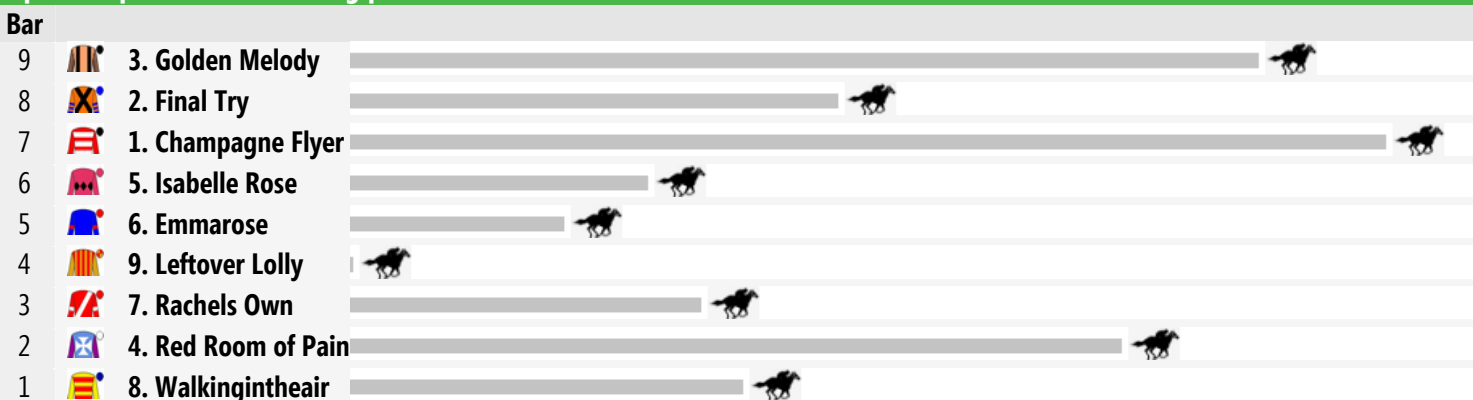

Race 3 RAINE & HORNE LAURIETON F&M BENCHMARK 50

NSW: 03:00 pm

HANDICAP 1100m

Prize $8,000. 1st $4,400. 2nd $1,325. 3rd $625. 4th $300. 5th $225. 6th $225. 7th $225. 8th $225. 9th $225. 10th $225.

Rail: Timing - Electronic : Rail - normal

Straight: 370m.

Circumference: 1600m.

For: No age restriction. Rating Based. BenchMark 50. Fillies and Mares. Handicap.

VIC/TAS: 03:00 pm

QLD: 03:00 pm

NT: 02:30 pm

SA: 02:30 pm

WA: 01:00 pm

Horse	Jockey	Trainer	Last 10	Career	Prize	W%	P%	Bar	Wgt
1. Champagne Flyer	Belinda Hodder	Ian Mcrobert	4177068610	21:4-0-4	$37,150	19%	38%	7	60.5
2. Final Try (NZ)	Melinda Graham (a4)	Jenny Graham	s312453254	14:1-3-2	$27,025	7%	43%	8	59.5
3. Golden Melody	Andrew Adkins (a3)	Margaret De Gonneville	s82437s694	13:2-1-2	$22,625	15%	38%	9	59.5
4. Red Room of Pain (NZ)	Marlon Dolendo	Barry Ratcliff	0148496446	22:2-2-0	$23,700	9%	18%	2	59
5. Isabelle Rose	Peter Graham	Allan Kehoe	535s9041	7:1-0-1	$9,500	14%	29%	6	58.5
6. Emmarose	Raymond Spokes	Bob Haire	0904s61530	12:1-0-1	$11,150	8%	17%	5	56.5
7. Rachels Own	Allan Chau	Graeme Shultz	568097167s	55:5-3-8	$58,550	9%	29%	3	56.5
8. Walkingintheair	Gabrielle Coleman (a1.5)	Neil Godbolt	9902566414	15:1-1-0	$9,410	7%	13%	1	56
9. Leftover Lolly	Glenn Lynch	Cathleen Rode	9000050s81	14:1-0-2	$11,475	7%	21%	4	54

Speedmap: Predicted settling positions after start

Rail Position: Timing - Electronic : Rail - normal

Race Direction >>