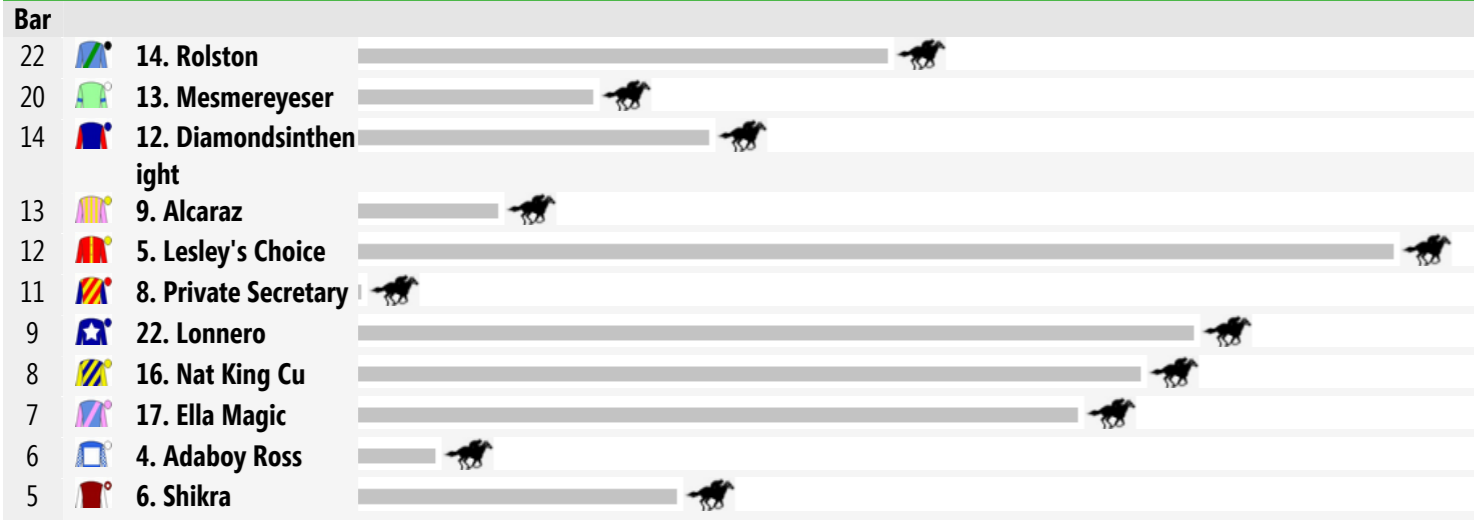

Speedmap: Predicted settling positions after start

6 ZILLOW

3 year old bay or brown filly (female)
Sire Encosta de Lago **Dam** Zirna
Breeder Westbury Stud Ltd
Owners A Pope, T A Lingard, T Manning, J L Manning, J E Star, Mrs G M H Hartman, Watson Bloodstock Ltd (Mgr: W Gibson), Noonan & Co Pty Ltd (Mgr: T P Noonan) & Roseneath Stud Racing (Mgr: F Bart)
Colours Black, Yellow Seams

Trainer **Ron Quinton** Barrier 1
Jockey **Sam Clipperton** 58.5kg

FIRST STARTER

Race Details	Track	Jockey	Wgt	Br.	Odds	Winner	@800 @400
5 of 8 RAND Fri 1Aug14 1050m BT-3-F-MDN	Dead	T Marshall	n/a			First Seal n/a 4.80L 1:03.25	
6 of 8 RAND Fri 18Jul14 733m BT-2-F-MDN	Dead	T Marshall	n/a			Tiare n/a 4.40L 0:43.54	

7 ARTISTRY

3 year old bay filly (female)
Sire Shamardal **Dam** Lady Peony
Breeder Amarina Farm Pty Ltd
Owners Botsky Pty Ltd (Mgr: N N Botica)
Colours Red, White Star And Stars On Armbands, Old Gold Cap

Trainer **Grahame Begg** Barrier 6
Jockey **Hugh Bowman** 58.0kg
Win Range - Prizemoney $0
W&P% 0-0

Career	12 Mths	1st Up	2nd Up
1:0-0-0	1:0-0-0	1:0-0-0	0:0-0-0
Good 0:0-0-0	Dead 0:0-0-0	Slow 1:0-0-0	Heavy 0:0-0-0
Jockey 0:0-0-0	Dist 0:0-0-0	Track 0:0-0-0	Trk/Dst 0:0-0-0

Race Details	Track	Jockey	Wgt	Br.	Odds	Winner	@800 @400
4 of 8 Kens Wed 13Aug14 1100m 3yf Mdn-sw	Slow	J Mcdonald	56	5	$19	First Seal 56kg 3.30L 1:04.63	2 2
3 of 8 RAND Fri 1Aug14 1050m BT-3-F-MDN	Dead	J Mcdonald	n/a			First Seal n/a 4.10L 1:03.25	
6 of 8 RAND Fri 18Jul14 733m BT-2-F-MDN	Dead	J Mcdonald	n/a			Annatime n/a 5.60L 0:43.13	

8 CRAFTY JOY

3 year old bay filly (female)
Sire Starcraft **Dam** Debra's Joy
Breeder Mr M a Pitt
Owners M G Poletti & Ms A M Turner
Colours Purple, Pale Blue Sash

Trainer **Amanda Turner & Mauro Poletti** Barrier 8
Jockey **Kathy O'Hara** 58.0kg
Win Range - Prizemoney $0
W&P% 0-0

Career	12 Mths	1st Up	2nd Up
1:0-0-0	1:0-0-0	1:0-0-0	0:0-0-0
Good 1:0-0-0	Dead 0:0-0-0	Slow 0:0-0-0	Heavy 0:0-0-0
Jockey 0:0-0-0	Dist 0:0-0-0	Track 0:0-0-0	Trk/Dst 0:0-0-0

Race Details	Track	Jockey	Wgt	Br.	Odds	Winner	@800 @400
5 of 6 Cant Wed 6Aug14 1250m 3yf Mdn	Good	J Ford	56.5	2	$101	Lady Sharapova 58kg 4.20L 1:14.82	1 1
4 of 10 RHIL Mon 7Jul14 900m BT-2-F-MDN	Good	J Ford	n/a			Final Agreement n/a 0.00L 0:54.	

9 GRANNY SMITH

3 year old bay filly (female)
Sire Encosta de Lago **Dam** Apple Charlotte
Breeder Goldendale
Owners A Cummings Thbd's (A & B Cummings), G W Henderson, J B Aplin, C M Downer, Sparkling Shiraz (P R Cotterill), S W Bruhn & A W Bruhn
Colours Yellow, Black Stripes, Pale Green Sleeves

Trainer **Anthony Cummings** Barrier 2
Jockey **Jason Collett** 57.5kg
Win Range - Prizemoney $450
W&P% 0-0

Career	12 Mths	1st Up	2nd Up
2:0-0-0	2:0-0-0	2:0-0-0	0:0-0-0
Good 0:0-0-0	Dead 0:0-0-0	Slow 2:0-0-0	Heavy 0:0-0-0
Jockey 2:0-0-0	Dist 0:0-0-0	Track 0:0-0-0	Trk/Dst 0:0-0-0