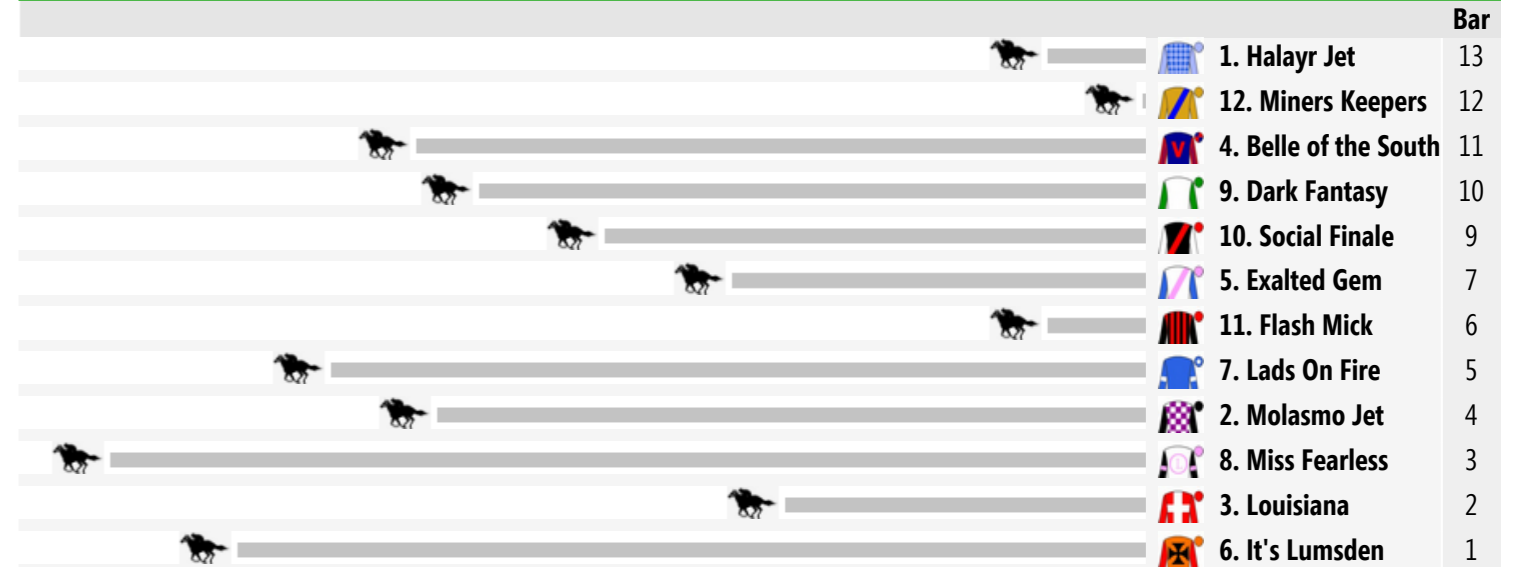

NSW/VIC/TAS: 04:00 pm
QLD: 04:00 pm
NT: 03:30 pm
WA: 02:00 pm

Horse	Jockey	Trainer	Last 10	Career	Prize	W%	P%	Bar	Wgt
1. Halayr Jet	Shayne Cahill	Grant Young	2572496506	43:3-9-1	$72,340	7%	30%	13	59
2. Molasmo Jet	Caitlin Forrest (a2)	Merissa Moyle	5s155	4:1-0-0	$6,700	25%	25%	4	58.5
3. Louisiana	Amy Herrmann	Gordon Richards	1	1:1-0-0	$6,700	100%	100%	2	57.5
4. Belle of the South	Justin Potter	Sam Turner	5s12232422	15:1-5-2	$17,710	7%	53%	11	56
5. Exalted Gem	Krystal Bishop	Karen Byrnes	458612s851	35:3-3-3	$35,400	9%	26%	7	55.5
6. It's Lumsden	Kate Brooks (a3)	Darren Magro	2553974083	55:4-12-12	$85,527	7%	51%	1	55
7. Lads On Fire	Simon Price	Chris Bieg	0958710s24	9:1-1-0	$9,100	11%	22%	5	55
8. Miss Fearless	Ben Claridge	Tony McEvoy	66142s6926	11:1-2-0	$22,025	9%	27%	3	55
9. Dark Fantasy	Clare Lindop	Peter Jones	s0174225s3	11:1-2-2	$11,700	9%	45%	10	54.5
10. Social Finale	Tamara Zanker	Trevor Day	539050s840	33:2-1-2	$27,650	6%	15%	9	54
11. Flash Mick	Adrian Patterson	Sue Nolan	4008s86844	29:2-3-3	$27,470	7%	28%	6	54
12. Miners Keepers	Todd Pannell	Mick White	9s015443s6	10:1-0-1	$6,470	10%	20%	12	54
13. Besa Bola	Sigrid Carr	David Halliday	62972037s4	39:1-5-4	$31,130	3%	26%	SCRATCHED	

Speedmap: Predicted settling positions after start

<< Race Direction

Rail Position: Out 4 Metres Entire.