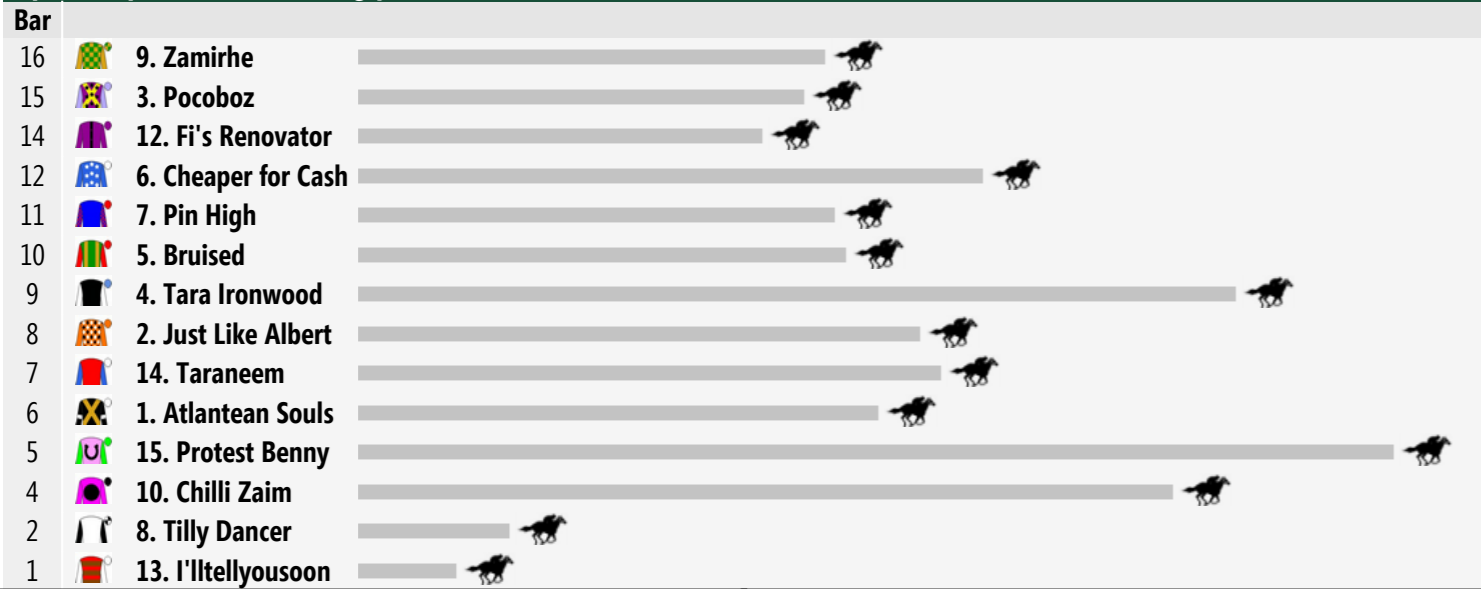

VIC/TAS: 02:50 pm
QLD: 02:50 pm
NT: 02:20 pm
SA: 02:20 pm
WA: 12:50 pm

Horse	Jockey	Trainer	Last 10	Career	Prize	W%	P%	Bar	Wgt
1. Atlantean Souls	Craig Franklin	Debbie Trembath		0:0-0-0	$0	0%	0%	6	59
2. Just Like Albert	Stephen Traacey	Trevor Hardy	77628s6556	10:0-1-0	$4,525	0%	10%	8	59
3. Pocoboz	Laura Cheshire	Paul Robbins	3s634s048	7:0-0-2	$4,325	0%	29%	15	59
4. Tara Ironwood	Kaylee Kirkwood (a3)	Philip Minter	8580s80	6:0-0-0	$275	0%	0%	9	59
5. Bruised	Kirk Manoukian (a2)	John Shelton	590s8	4:0-0-0	$0	0%	0%	10	57
6. Cheaper for Cash	Matthew Bennett	Wayne Oakenfull	s42s004468	15:0-1-0	$4,560	0%	7%	12	57
7. Pin High	Belinda Hodder	Shannon Fry	s9459	4:0-0-0	$1,000	0%	0%	11	57
8. Tilly Dancer	Robert Agnew	Annette Lee	4s0	2:0-0-0	$0	0%	0%	2	57
9. Zamirhe	Matthew Paget	Todd Fletcher	s56	2:0-0-0	$275	0%	0%	16	57
10. Chilli Zaim	Kirk Matheson	Gordon Yorke	09s6s4	4:0-0-0	$780	0%	0%	4	56.5
11. Lydiard	Jodi Worley (a2)	Paddy Cunningham	8	1:0-0-0	$0	0%	0%		SCRATCHED
12. Fi's Renovator	Cassandra Schmidt	Alan Giles	0	1:0-0-0	$0	0%	0%	14	54.5
13. l'ltellyousoon	Marlon Dolendo	Daniel S Bowen	07	2:0-0-0	$275	0%	0%	1	54.5
14. Taraneem	Priscilla Schmidt	Neil Godbolt	29s865	5:0-1-0	$5,900	0%	20%	7	54.5
15. Protest Benny	Matthew McGuren	Neville Want	7	1:0-0-0	$0	0%	0%	5	59
16. Gayliyan	Noriyuki Masuda (a2)	Terry McCarthy	9s899	4:0-0-0	$550	0%	0%		SCRATCHED

Speedmap: Predicted settling positions after start

Rail Position: +1m from 800m to 400m, True Remainder

Race Direction >>

16 THE GAMBLER

2 year old bay gelding (male)
Sire Casino Prince Dam Belle Fleur
Breeder Patinack Farm
Owners T G Hardy, M J Mercer, C D Kachel, D G Wilson, J P Starr, G M Heggie & A J Mccorry
Colours Blue, White Stars, White Sleeves With Blue Stars, White Cap With Blue Star, White Pom Pom

Trainer **Trevor Hardy**
Jockey **Matthew Bennett** 56.5kg
Win Range -
Career 3:0-0-0 12 Mths 3:0-0-0 1st Up 1:0-0-0 2nd Up 1:0-0-0
Good 1:0-0-0 Dead 1:0-0-0 Slow 0:0-0-0 Heavy 1:0-0-0
Jockey 0:0-0-0 Dist 0:0-0-0 Track 1:0-0-0 Trk/Dst 0:0-0-0
Barrier **6**
Prizemoney $0
W&P% 0-0

Race Details				Track	Jockey	Wgt	Br.	Odds Winner	@800	@400
12 of 12	Port	Fri 27Jun14	1106m 2y Mdn-sw	Dead	P Schmidt	57	9	$31 Busting Through 57kg 9.50L 1:05.93	8	8
7 of 9	Ball	Mon 9Jun14	1250m Cge Mdn-sw	Heavy	P Schmidt	56.5	8	$11 Chief Justice 59kg 14.80L 1:20.1	7	6
7 of 12	Graf	Fri 23May14	1006m Mdn	Good	P Schmidt	56.5	4	$21 Man of Stealth 58kg 5.60L 0:57.67	9	8
5 of 5	BLNA	Sun 19Jan14	1000m OPEN-BT	Good	R Spokes	n/a		Lucinate n/a 28.10L 0:59.		

17 MEDICATE

4 year old brown mare (female)
Sire Octagonal Dam Sandman Simone
Breeder Dr a T Ethell
Owners Dr A T Ethell & Ms T L Godfrey
Colours Apricot, Red Stars And Red Cap

Trainer **Gordon Yorke**
Jockey **Kirk Matheson** 56.5kg
Win Range -
Career 7:0-0-0 12 Mths 7:0-0-0 1st Up 2:0-0-0 2nd Up 2:0-0-0
Good 3:0-0-0 Dead 1:0-0-0 Slow 1:0-0-0 Heavy 2:0-0-0
Jockey 0:0-0-0 Dist 0:0-0-0 Track 1:0-0-0 Trk/Dst 0:0-0-0
Barrier **15**
Prizemoney $225
W&P% 0-0

Race Details				Track	Jockey	Wgt	Br.	Odds Winner	@800	@400
8 of 9	Port	Fri 27Jun14	2012m Cl1-sw	Dead	K Kirkwood	54.5	6	$51 Dee Why Joyce 54.5kg 13.30L 2:04.4	5	7
7 of 8	Coff	Mon 16Jun14	1315m Mdn	Heavy	P Schmidt	56	3	$31 Mario 56kg 17.90L 1:26.7	1	3
9 of 11	Graf	Tue 3Jun14	1106m F&m Mdn	Slow	K Kirkwood	54.5	10	$41 Cent to Be Good 58.5kg 13.00L 1:04.79	9	11
11 of 12	Port	Sun 29Sep13	1506m Mdn	Good	D Spriggs	57.5	4	$26 Uncle Luke 57.5kg 11.70L 1:32.06	8	9
12 of 14	BLNA	Sun 1Sep13	1310m 4Y+ MDN	Good	S Thurlow	55	5	$26 Same As George 58.5kg 11.60L 1:22.1	7	6