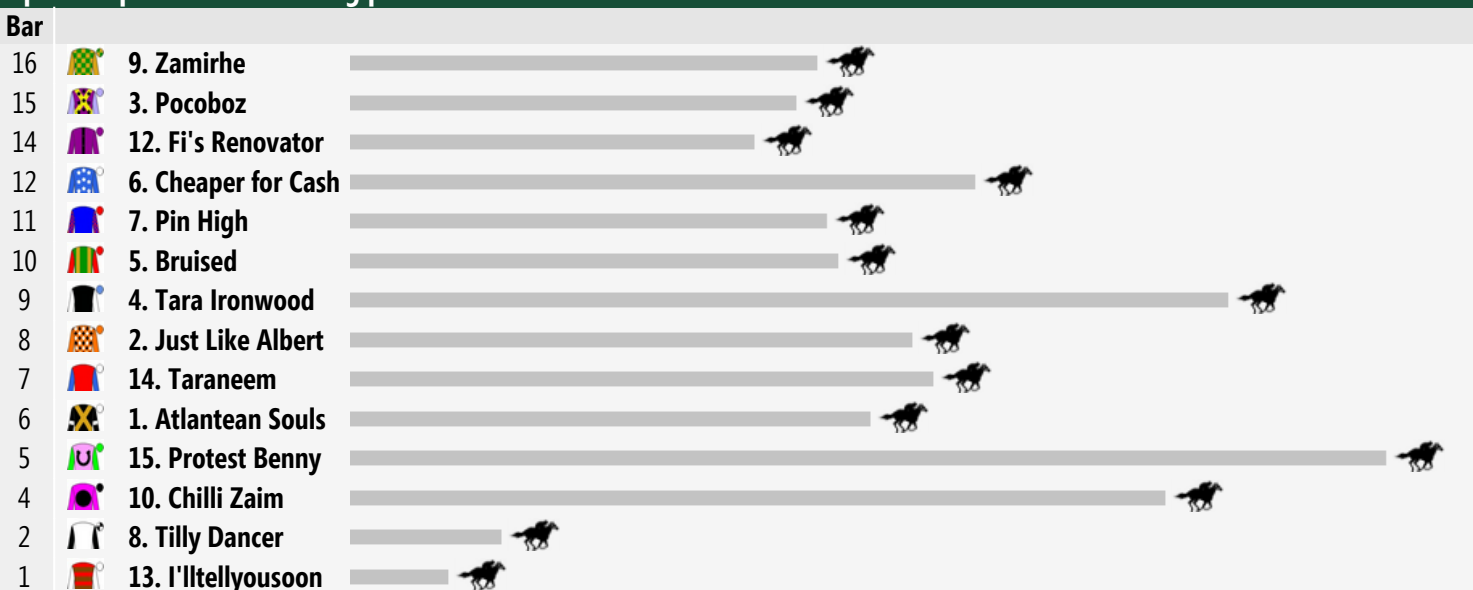

VIC/TAS: 02:50 pm
QLD: 02:50 pm
NT: 02:20 pm
SA: 02:20 pm
WA: 12:50 pm

Horse	Jockey	Trainer	Last 10	Career	Prize	W%	P%	Bar	Wgt
1. Atlantean Souls	Craig Franklin	Debbie Trembath		0:0-0-0	$0	0%	0%	6	59
2. Just Like Albert	Stephen Traeey	Trevor Hardy	77628s6556	10:0-1-0	$4,525	0%	10%	8	59
3. Pocoboz	Laura Cheshire	Paul Robbins	3s634s048	7:0-0-2	$4,325	0%	29%	15	59
4. Tara Ironwood	Kaylee Kirkwood (a3)	Philip Minter	8580s80	6:0-0-0	$275	0%	0%	9	59
5. Bruised	Kirk Manoukian (a2)	John Shelton	590s8	4:0-0-0	$0	0%	0%	10	57
6. Cheaper for Cash	Matthew Bennett	Wayne Oakenfull	s42s004468	15:0-1-0	$4,560	0%	7%	12	57
7. Pin High	Belinda Hodder	Shannon Fry	s9459	4:0-0-0	$1,000	0%	0%	11	57
8. Tilly Dancer	Robert Agnew	Annette Lee	4s0	2:0-0-0	$0	0%	0%	2	57
9. Zamirhe	Matthew Paget	Todd Fletcher	s56	2:0-0-0	$275	0%	0%	16	57
10. Chilli Zaim	Kirk Matheson	Gordon Yorke	09s6s4	4:0-0-0	$780	0%	0%	4	56.5
11. Lydiard	Jodi Worley (a2)	Paddy Cunningham	8	1:0-0-0	$0	0%	0%		SCRATCHED
12. Fi's Renovator	Cassandra Schmidt	Alan Giles	0	1:0-0-0	$0	0%	0%	14	54.5
13. I'lltellyousoon	Marlon Dolendo	Daniel S Bowen	07	2:0-0-0	$275	0%	0%	1	54.5
14. Taraneem	Priscilla Schmidt	Neil Godbolt	29s865	5:0-1-0	$5,900	0%	20%	7	54.5
15. Protest Benny	Matthew McGuren	Neville Want	7	1:0-0-0	$0	0%	0%	5	59
16. Gayliyan	Noriyuki Masuda (a2)	Terry McCarthy	9s899	4:0-0-0	$550	0%	0%		SCRATCHED

Speedmap: Predicted settling positions after start

Rail Position: +1m from 800m to 400m, True Remainder

Race Direction >>