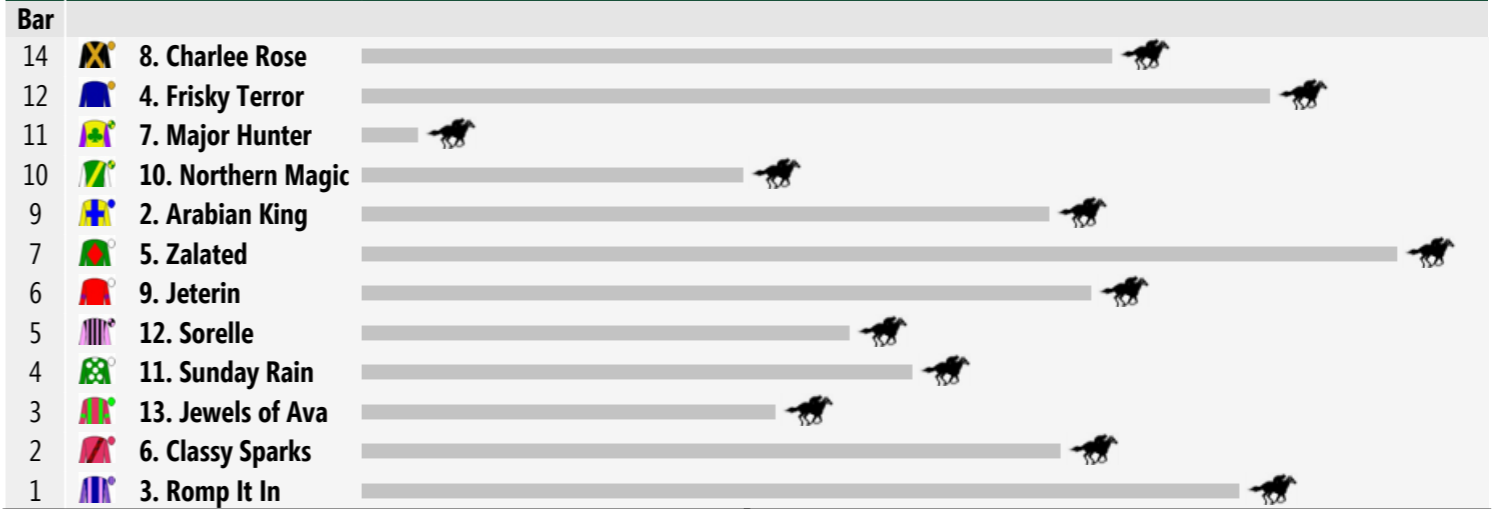

VIC/TAS: 02:55 pm
QLD: 02:55 pm
NT: 02:25 pm
SA: 02:25 pm
WA: 12:55 pm

Horse	Jockey	Trainer	Last 10	Career	Prize	W%	P%	Bar	Wgt
1. Royal Scribe	Noriyuki Masuda (a2)	David Kelly	s7013s22	6:1-2-1	$26,950	17%	67%	SCRATCHED	
2. Arabian King	Ben Looker	John Shelton	1s22	3:1-2-0	$14,000	33%	100%	9	59
3. Romp It In	Matthew Paget	Mark Lynch	s4124s523	7:1-2-1	$22,875	14%	57%	1	59
4. Frisky Terror	Terry Treichel	Warren Dean	s21s6	3:1-1-0	$16,100	33%	67%	12	58
5. Zalated	Adam Sewell (a4)	Justin Blanch	621s3540s6	8:1-1-1	$9,525	13%	38%	7	58
6. Classy Sparks	Janette K Johnson	Terry McCarthy	s152	3:1-1-0	$11,525	33%	67%	2	57
7. Major Hunter	Robert Thompson	David Campbell	14258s4000	11:1-1-0	$13,475	9%	18%	11	56
8. Charlee Rose	Matthew McGuren	David Campbell	245s00144	8:1-1-0	$18,825	13%	25%	14	55.5
9. Jeterin	Sophie Young (a1)	Sue Grills	0913s534s0	8:1-0-2	$12,700	13%	38%	6	55.5
10. Northern Magic	Scott Thurlow	Ross Stitt	3s0647s901	11:1-0-2	$17,725	9%	27%	10	54.5
11. Sunday Rain	Chelsea Jokic (a2)	Terry McCarthy	819s0705	7:1-0-0	$9,175	14%	14%	4	54
12. Sorelle	Matthew Bennett	Allan Foran	s08531s665	8:1-0-1	$10,750	13%	25%	5	54
13. Jewels of Ava	Kirk Manoukian (a2)	John Shelton	s94074340s	16:1-0-1	$24,255	6%	13%	3	54
14. Moringa's Stroller		Michael Trihey	903s445226	25:1-4-2	$24,400	4%	28%	SCRATCHED	
15. Quad		Stefan Jokic	s8090090s0	18:1-1-1	$14,625	6%	17%	SCRATCHED	

Speedmap: Predicted settling positions after start

Rail Position: 4.5 Wp to 1600m 4.5 1200m to 800m. 5.5 800m to WP

Race Direction >>