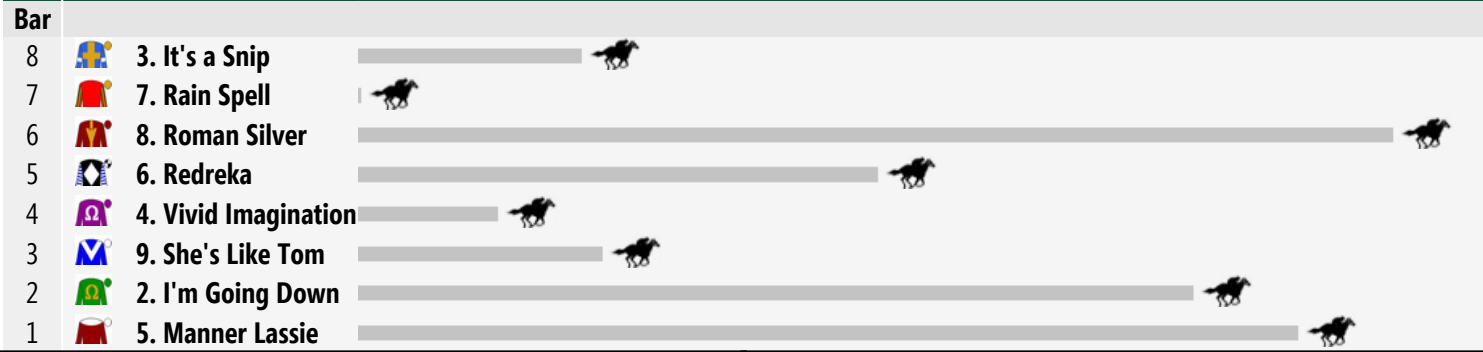

Race 4 CHANNEL SEVEN Maiden Plate 1050m

QLD: 07:20 pm

Prize $10,000. 1st $6,500. 2nd $2,000. 3rd $1,000. 4th $500.

Rail: True Entire Course.

Straight: 290m.

Circumference: 1759m.

For No age restriction. Maiden Set Weights or WFA flat. Maiden. No sex restriction. Set Weights.

NSW/VIC/TAS: 07:20 pm
NT: 06:50 pm
SA: 06:50 pm
WA: 05:20 pm

Horse	Jockey	Trainer	Last 10	Career	Prize	W%	P%	Bar	Wgt
1. Aubrey's Ace	Ron Goltz	Shane Connolly	s863434s07	8:0-0-2	$2,600	0%	25%	SCRATCHED	
2. I'm Going Down	Nozi Tomizawa	Paul Nolan (Jnr)	s640	3:0-0-0	$500	0%	0%	2	57.5
3. It's a Snip	James Orman (a3)	Neville Petersen	8037672434	18:0-1-3	$5,920	0%	22%	8	57.5
4. Vivid Imagination	Skye Bogenhuber	Michael Nolan	7s03	3:0-0-1	$2,200	0%	33%	4	57
5. Manner Lassie	Tiffani Brooker (a3)	Glenn Richardson	7722262372	13:0-5-1	$10,300	0%	46%	1	55.5
6. Redreka	Brooke Stower (a2)	Shane K Iverson		0:0-0-0	$0	0%	0%	5	55.5
7. Rain Spell	Matthew Gray	Jim Murdoch	7s078	4:0-0-0	$0	0%	0%	7	55
8. Roman Silver	Kenji Yoshida	Paul Facoor	323s6	4:0-1-2	$4,000	0%	75%	6	55
9. She's Like Tom	Norifumi Yamada	Matt Kropp	692s0	4:0-1-0	$1,200	0%	25%	3	55

Speedmap: Predicted settling positions after start

Rail Position: True Entire Course.

Race Direction >>

2 I'M GOING DOWN

4 year old bay gelding (male)

Sire Stromberg Carlson Dam Chiquitita
Breeder Mr P A Nolan

Owners P A Nolan, Ms K M Nolan, S P Bourke, J P Bourke, P D Bourke & M K Bourke

Colours Green, Gold Omega And Sleeves

Trainer **Paul Nolan (Jnr)**

Jockey **Nozi Tomizawa** 57.5kg

Win Range -

Career 3:0-0-0 12 Mths 2:0-0-0 1st Up 1:0-0-0 2nd Up 1:0-0-0
Good 3:0-0-0 Dead 0:0-0-0 Slow 0:0-0-0 Heavy 0:0-0-0
Jockey 0:0-0-0 Dist 0:0-0-0 Track 0:0-0-0 Trk/Dst 0:0-0-0

Barrier **2**

Prizemoney $500

W&P% 0-0

Race Details

6 of 12 KCOY Sun 8Dec13 1500m MDN
4 of 13 IPSW Fri 22Nov13 1350m 4UP MDN
12 of 12 GCST Sat 9Nov13 900m MDN-SW

Track Jockey
Good A Holt
Good M MCGuren
Good A Pattillo

Wgt Br. Odds Winner
59 8 $3.60F Falkor 55.5kg 10.40L 1:30.42
59 13 $31 Sequajake 59kg 3.30L 1:21.37
57.5 11 $26 Speedy Sam (NZ) 54kg 14.40L 0:52.2

@800 @400
4 8
2 2
11

3 IT'S A SNIP

4 year old chestnut gelding (male)

Sire Sequalo Dam Danish Gift

Breeder Mr G Beauclerc

Owners D G Hodgson

Colours Royal Blue Gold Crosses, White Armbands, Gold Cap

Trainer **Neville Petersen**

Jockey **James Orman** 57.5kg

Win Range -

Career 18:0-1-3 12 Mths 11:0-1-2 1st Up 3:0-0-0 2nd Up 2:0-0-2
Good 12:0-1-2 Dead 3:0-0-0 Slow 1:0-0-0 Heavy 2:0-0-1
Jockey 0:0-0-0 Dist 7:0-0-1 Track 2:0-0-0 Trk/Dst 0:0-0-0

Barrier **8**

Prizemoney $5,920

W&P% 0-22

Race Details

8 of 8 TWBA Sat 22Mar14 1300m MDN-SW
10 of 14 DALB Sat 8Mar14 1300m MDN-SW
3 of 9 KCOY Thu 20Feb14 1200m MDN
7 of 14 WARWSat 1Feb14 1200m MDN-SW
6 of 6 TWBA Sat 25Jan14 1200m CG&E MDN-SW

Track Jockey
Good B Stower
Good E Ljung
Good B Stower
Good R Ride
Dead R Ride

Wgt Br. Odds Winner
57.5 8 $21 Selfie 56.5kg 8.50L 1:22.7
58.5 1 $6 Prince of Peace 58.5kg 9.00L 1:17.34
54 3 $6 Master Vinnie 55.5kg 0.90L 1:10.04
58.5 8 $6 Friendly Tradition 56.5kg 3.80L 1:12.03
57 2 $3.60 Sunset Raider 56kg 18.70L 1:16.57

@800 @400
7
4 5
3 2

4 VIVID IMAGINATION

3 year old bay colt (male)

Sire Sequalo Dam She's a Pipe Dream

Breeder Dr R I Watson

Owners M J Lockwood & Miss J L Coldham

Colours Purple, White Omega

Trainer **Michael Nolan**

Jockey **Skye Bogenhuber** 57.0kg

Win Range -

Career 3:0-0-1 12 Mths 1:0-0-1 1st Up 1:0-0-1 2nd Up 0:0-0-0
Good 1:0-0-1 Dead 2:0-0-0 Slow 0:0-0-0 Heavy 0:0-0-0
Jockey 2:0-0-1 Dist 2:0-0-0 Track 1:0-0-0 Trk/Dst 1:0-0-0

Barrier **4**

Prizemoney $2,200

W&P% 0-33

Race Details

7 of 10 TWBA Sat 29Mar14 1050m MDN
10 of 10 DOOMWed 20Nov13 1030m 3Y MDN-SW
3 of 11 IPSW Wed 6Nov13 800m 3Y MDN-SW

Track Jockey
Dead B Stower
Dead S Bogenhuber
Good S Bogenhuber

Wgt Br. Odds Winner
58 5 $2.60F Just a Cracker 55.5kg 6.00L 1:06.09
57 10 $10 Reframe 57kg 12.80L 1:00.41
57 2 $2.50 Spurred Up 55kg 3.30L 0:45.85

@800 @400
7
6 10
4

5 MANNER LASSIE

4 year old bay mare (female)

Sire Manner Hill Dam Spartazz

Breeder Mr I Morgan

Owners P Jackson

Colours Maroon, White Yoke And White Cap

Trainer **Glenn Richardson**

Jockey **Tiffani Brooker** 55.5kg

Win Range -