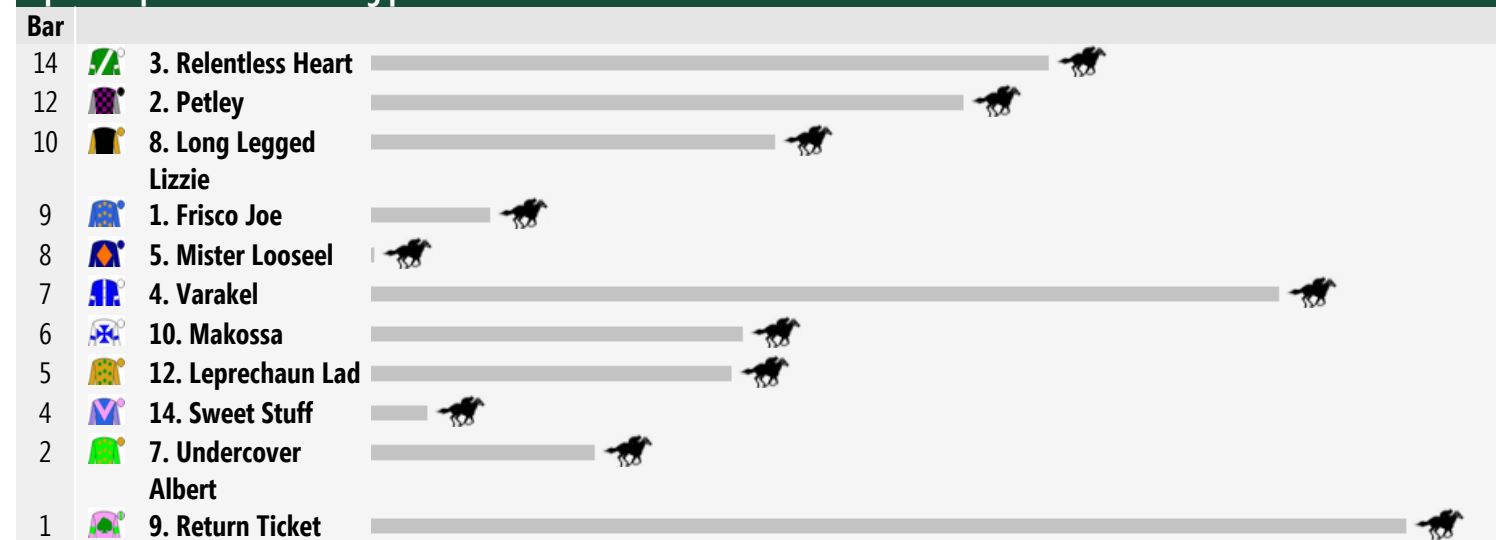

NSW/VIC/TAS: 06:40 pm

NT: 06:10 pm

SA: 06:10 pm

WA: 04:40 pm

Horse	Jockey	Trainer	Last 10	Career	Prize	W%	P%	Bar	Wgt
1. Frisco Joe	Brooke Ainsworth (a3)	Laurie Richardson	291256s03	8:1-2-1	$14,350	13%	50%	9	59
2. Petley	Brent Evans	Ben Currie	325s21s042	8:1-3-1	$15,050	13%	63%	12	59
3. Relentless Heart	Nozi Tomizawa	Eric Ropiha	43273s6312	15:1-4-4	$21,150	7%	60%	14	59
4. Varakel	Jackson Morris	Les Kelly	645s821s53	8:1-1-1	$12,100	13%	38%	7	58.5
5. Mister Looseel (NZ)	Jason Letherby	Shane Hamilton	140s368s26	8:1-1-1	$11,085	13%	38%	8	56.5
6. Command Lady	Brooke Stower (a2)	Mark Palmer	6455s1230	8:1-1-1	$16,525	13%	38%		SCRATCHED
7. Undercover Albert	Skye Bogenhuber	Darryl Gollan	s0s073s05s	9:1-0-1	$13,550	11%	22%	2	56
8. Long Legged Lizzie	Kenji Yoshida	Megan Goodair	04s1267	6:1-1-0	$9,000	17%	33%	10	55.5
9. Return Ticket	James Orman (a3)	Michael Nolan	3s81466	6:1-0-1	$8,350	17%	33%	1	55
10. Makossa	Norifumi Yamada	Richie Stephenson	6s06467s92	10:1-1-1	$26,175	10%	30%	6	54
11. Hidden Dancer		Darryl Gollan	9275072s54	15:1-2-1	$13,600	7%	27%		SCRATCHED
12. Leprechaun Lad	Alannah Fancourt (a2)	Eric Hayes	1486s6435	8:1-0-1	$8,800	13%	25%	5	54
13. Dever's Express	Shannon Apthorpe	Grant Arnold	7450003s64	13:1-0-1	$7,700	8%	15%		SCRATCHED
14. Sweet Stuff		Bruce Dowden	8800s68767	18:1-1-0	$9,250	6%	11%	4	54

Speedmap: Predicted settling positions after start

Rail Position: True Entire Course.

Race Direction >>

5 HOGWOBBLE

4 year old bay gelding (male)
Sire Shovhog Dam Largesse
Breeder Bileena Stud
Owners Bileena Stud (Mgr: Miss N R Tuckwell)
Colours Green, Purple Sleeves, Quartered Cap

Race Details

Track	Jockey	Wgt	Br.	Odds Winner
8 of 11 WARWSat 12Apr14	Good B Appo	58.5	4	$11 Rainy Grey 56kg 5.90L 1:21.59
8 of 12 GOON Sat 5Apr14	Dead B Appo	57	9	$17 Leprechaun Lad 56.5kg 7.80L 1:10.5
14 of 14 DALB Sat 8Mar14	Good J Letherby	58.5	12	$13 Prince of Peace 58.5kg 13.50L 1:17.34
4 of 9 BDST Fri 14Feb14	Good B Stower	59	9	$21 Lunar Voyage 58.5kg 7.50L 1:02.05
6 of 12 TWBA Sat 1Feb14	Good B Stower	59	1	$51 Marksfield 57.5kg 5.80L 0:51.87

Track

Trainer Michael Hemmings

Jockey Bradley Appo 56.5kg

Win Range -

Career 5:0-0-0

Good 4:0-0-0

Jockey 2:0-0-0

Barrier 2

Prizemoney $500

W&P% 0-0

1st Up 0:0-0-0

Dead 1:0-0-0

Slow 0:0-0-0

Track 1:0-0-0

2nd Up 0:0-0-0

Heavy 0:0-0-0

Trk/Dst 0:0-0-0

@800 @400

6 SPIRITED SAINT

3 year old bay or brown colt (male)
Sire Bel Esprit Dam Siphon
Breeder Millenium Thoroughbreds
Owners Heinrich Bloodstock (Mgr: G H Heinrich)
Colours Black, Pink Horseshoes, Pink Sleeves, Black Cap With Pink Horseshoes

Race Details

Track	Jockey	Wgt	Br.	Odds Winner
10 of 13 DOOMWed 2Apr14	Dead R McMahan	56.5	7	$21 Lucky Lucre 56.5kg 11.40L 1:23.48
6 of 9 E FM Wed 5Mar14	Slow T Bell	56	5	$13 Warrior Sky 59kg 12.60L 1:19.91
3 of 13 GCST Sat 15Feb14	Good M Hellyer	56.5	2	$11 Heartbreak Harry 58kg 4.10L 1:11.19
8 of 13 DOOMWed 22Jan14	Good T Bell	57	9	$51 Hit the Road Jack 57kg 7.30L 1:10.37
8 of 9 SCST Sun 5Jan14	Good C Munce	58.5	3	$7.50 Priceless Heart 57.5kg 9.90L 1:12.75

Track

Trainer Gillian Heinrich

Jockey Michael Hellyer 56.5kg

Win Range -

Career 6:0-0-1

Good 4:0-0-1

Jockey 1:0-0-1

Barrier 8

Prizemoney $1,300

W&P% 0-17

1st Up 1:0-0-0

Dead 1:0-0-0

Slow 1:0-0-0

Track 0:0-0-0

2nd Up 0:0-0-0

Heavy 0:0-0-0

Trk/Dst 0:0-0-0

@800 @400

7 BUSY

3 year old chestnut gelding (male)
Sire Upsized Dam Karragara
Breeder Ms a Chandler
Owners A M Chandler & S D Chandler
Colours Lime Green, Gold Striped Sleeves, Gold Cap

Race Details

Track	Jockey	Wgt	Br.	Odds Winner
6 of 10 ESK Sat 12Apr14	Good S Apthorpe	58	9	$4.20 My Lethal Pony 56.5kg 12.10L 1:28.86
5 of 12 E FM Sat 15Mar14	Dead N Tomizawa	54.5	10	$21 Tiree Times a Lady 55.5kg 4.60L 1:25.69
8 of 12 E FM Wed 26Feb14	Good P Schmidt	55.5	2	$101 Primal Flight 59kg 9.70L 1:10.18
4 of 4 DOOMTue 11Feb14	Good P Schmidt	n/a	3	Gentleman Jack n/a 0.00L 0:51.56
11 of 12 IPSW Sat 15Jun13	Slow P Schmidt	54	2	$101 Architect 57kg 10.00L 1:06.31

Track

Trainer Geoff Livermore

Jockey Nozi Tomizawa 55.5kg

Win Range -

Career 6:0-0-0

Good 4:0-0-0

Jockey 1:0-0-0

Barrier 9

Prizemoney $0

W&P% 0-0

1st Up 1:0-0-0

Dead 1:0-0-0

Slow 1:0-0-0

Track 0:0-0-0

2nd Up 1:0-0-0

Heavy 0:0-0-0

Trk/Dst 0:0-0-0

@800 @400

8 DEUTERONOMY

3 year old bay gelding (male)
Sire Real Saga Dam Choisir La Blond
Breeder Mr T Kelly
Owners T J Kelly, Mrs M A Kelly & Mrs J A Kelly
Colours Green, Gold Omega And Sleeves

Race Details