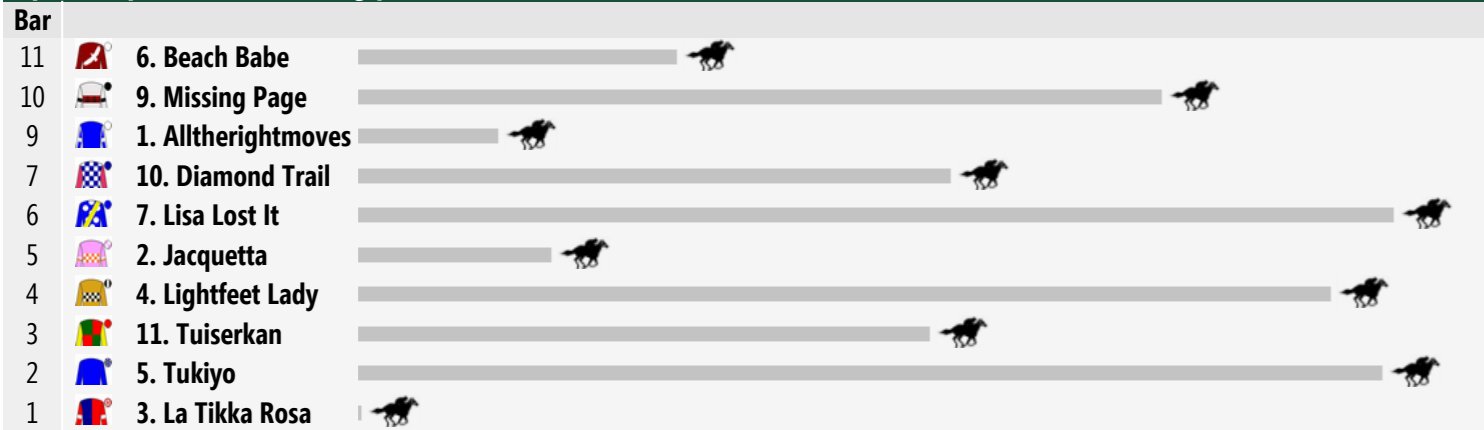

Race 1 BRC HAS THE WINNING EDGE Fillies and Mares Handicap 1000m QLD: 12:35 pm

Prize \$50,000. 1st \$32,000. 2nd \$10,000. 3rd \$5,000. 4th \$2,000. 5th \$1,000.

Rail: Out 0.5 metre Entire Course.

Straight: 435m.

Speedmap: Predicted settling positions after start

Rail Position: Out 0.5 metre Entire Course.

Race Direction >>

1 ALLTHERIGHTMOVES

6 year old bay mare (female)
 Sire Johannesburg Dam Princess Darcy
 Breeder Dr a J Bruce
 Owners G J Grogan
 Colours Blue, White Seams And Armbands, White Cap