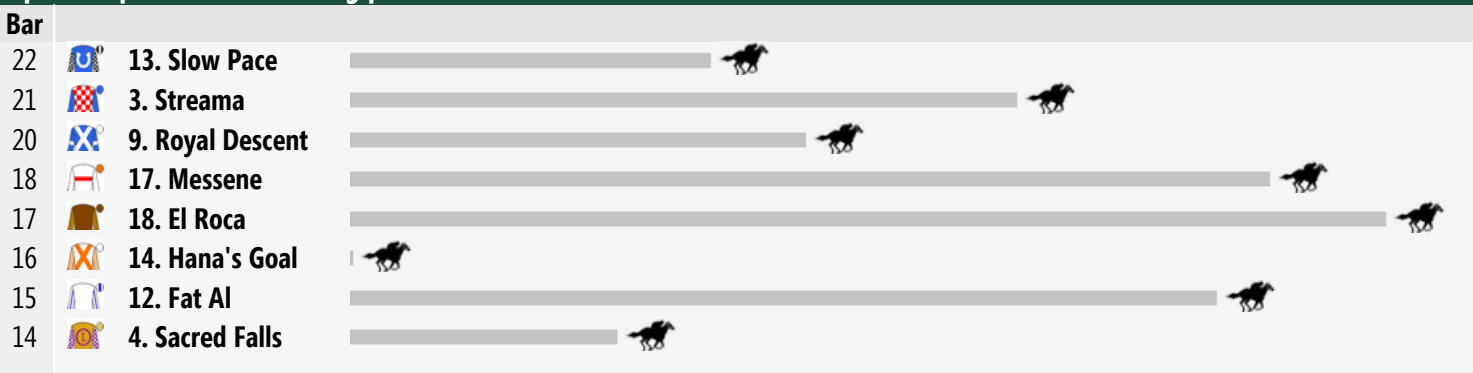

Speedmap: Predicted settling positions after start