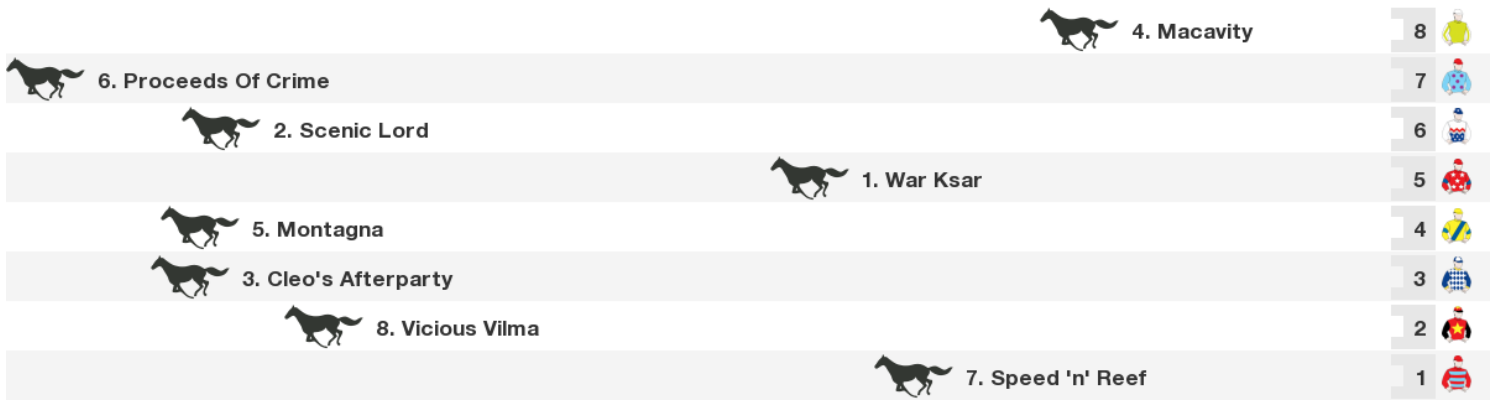

Race 7 TABTOUCH ROEBOURNE CUP 2200m

WA: 4:30 pm

Prize $49,500. 1st $29,500. 2nd $10,000. 3rd $4,500. 4th $2,000. 5th $1,000. 6th $500. 7th $500. 8th $500. 9th $500. 10th $500.

NSW/VIC/TAS: 6:30 pm
QLD: 6:30 pm
NT: 6:00 pm
SA: 6:00 pm

Rail: True

For: Three-Years-Old and Upwards. WA Ratings Based. No class restriction. 55.00. No sex restriction. Handicap.

Horse	Jockey	Trainer	Last 10	Career	Prize	W%	P%	Bar	Wgt
1. War Ksar	Chris Nicoll	Tom Pike	4121s76275	74:11-9-10	$240,050	15%	41%	5	60
2. Scenic Lord	Kate Southam	Natalie Burke	1600s24191	70:7-13-5	$170,785	10%	36%	6	56
3. Cleo's Afterparty	Colin Haddon	Dean Cocivera	6153551s41	48:7-3-7	$87,312	15%	35%	3	55
4. Macavity	Jessica Gray	Darryn Pateman	25700s5134	63:6-7-8	$165,740	10%	33%	8	55
5. Montagna	Natasha Faithfull	Chris Gilbert	52540s00s5	27:2-8-3	$69,220	7%	48%	4	55
6. Proceeds Of Crime	Andrew Castle	Matthew Stephens	7576897561	26:2-0-0	$39,070	8%	8%	7	55
7. Speed 'n' Reef	Kristo Sardelic	Jacquelyn Scott	3405570980	95:13-8-14	$213,420	14%	37%	1	55
8. Vicious Vilma	Hannah Fitzgerald	Gerry Hughes	8783526506	45:1-1-7	$25,621	2%	20%	2	55

Speedmap: Predicted settling positions after start

Rail position: True

Race Direction