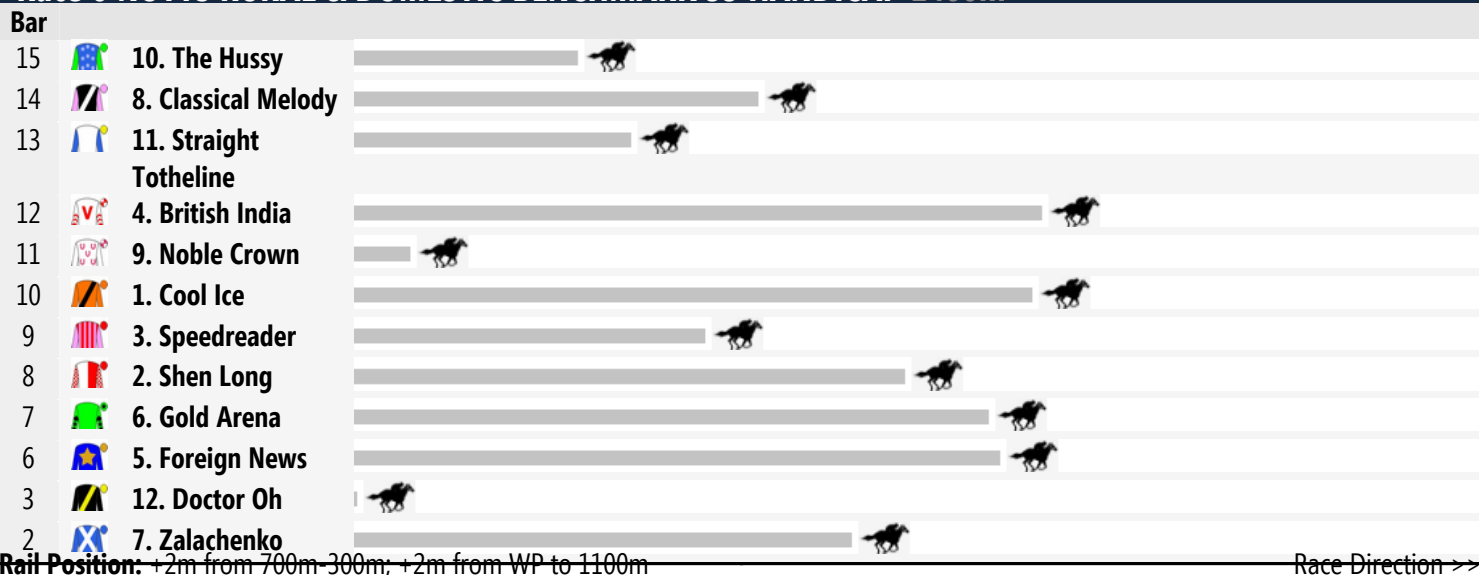

Race 6 NOTTS RURAL & DOMESTIC BENCHMARK 55 HANDICAP 1400m