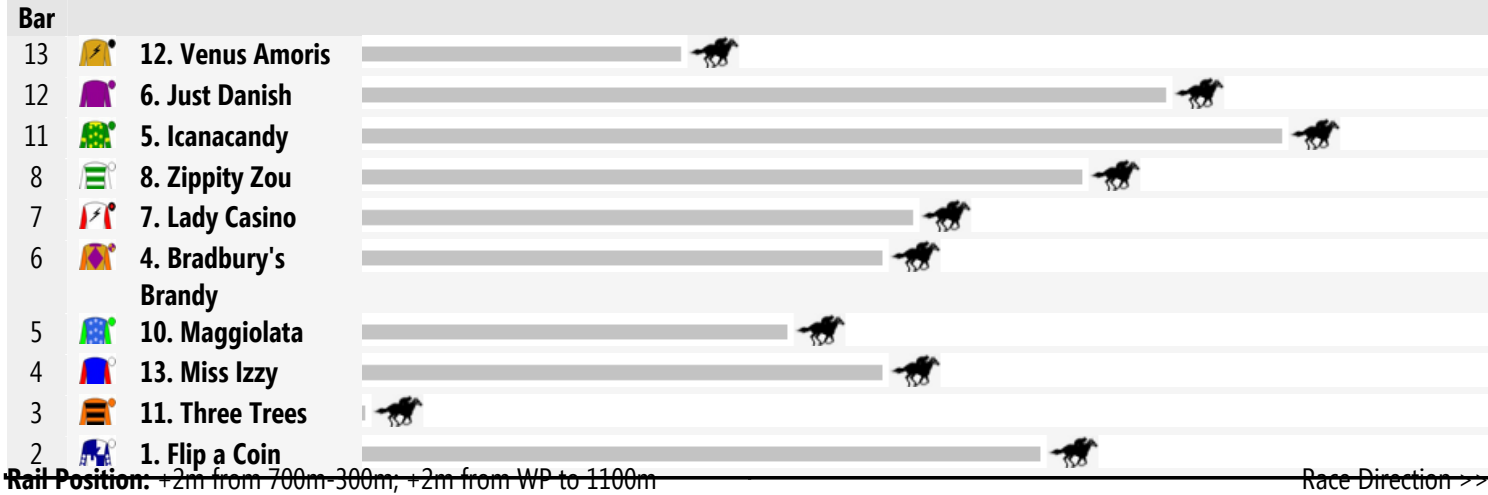

Wellington Speedmaps

Tuesday 23rd September 2014

Race 1 WELLINGTON MOTOR INN MAIDEN HANDICAP 1100m

Race 2 RAY BODEN PAINTING CLASS 1 HANDICAP(SCALED +0.5KG) 1100m

Race 3 GH COLE MAIDEN PLATE 900m

Race 4 BARNSON PTY LTD CLASS 2 PLATE 900m