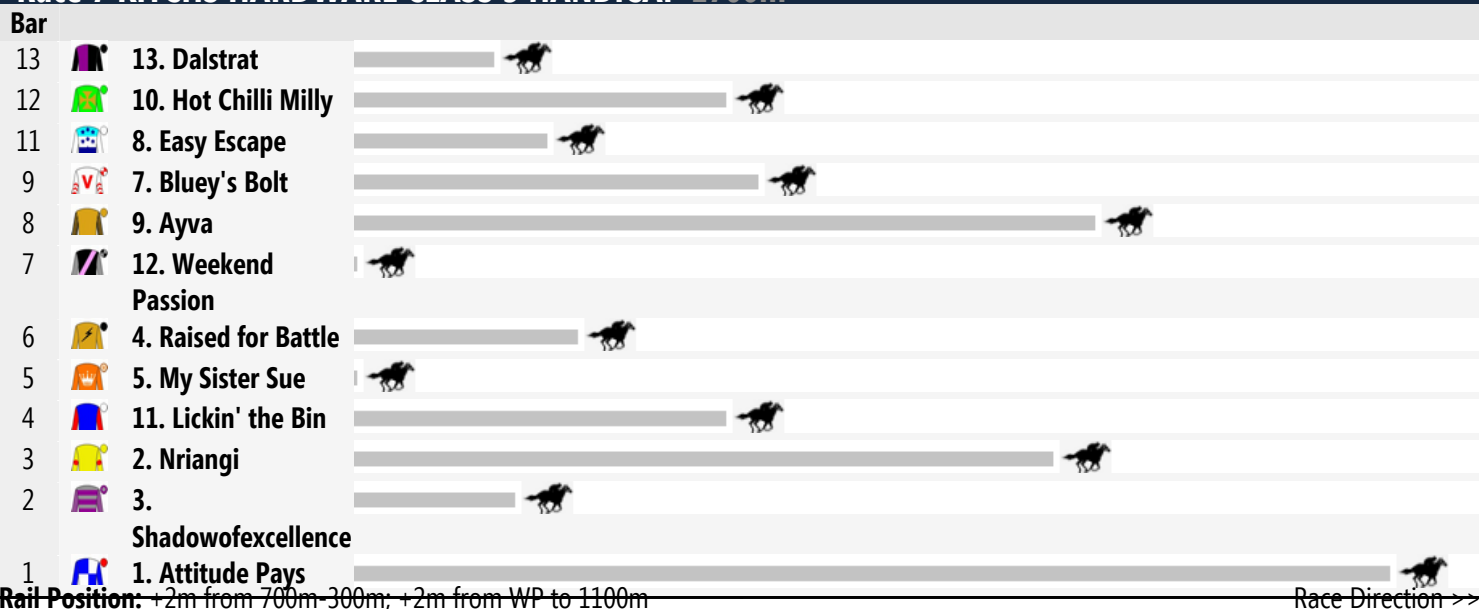

Wellington Speedmaps

Tuesday 23rd September 2014

Race 1 WELLINGTON MOTOR INN MAIDEN HANDICAP 1100m

Race 2 RAY BODEN PAINTING CLASS 1 HANDICAP(SCALED +0.5KG) 1100m

Race 3 GH COLE MAIDEN PLATE 900m

Race 4 BARNSON PTY LTD CLASS 2 PLATE 900m

Race 5 WELLINGTON MOWERS & CHAINSAWS WELLINGTON VALLEY HANDICAP 1400m

Race 6 NOTTS RURAL & DOMESTIC BENCHMARK 55 HANDICAP 1400m

Race 7 KITCHS HARDWARE CLASS 3 HANDICAP 1700m

Produced by Punters.com.au

Punters.com.au is your ultimate racing website. Social networking, free form guides, odds comparison, betting deals, the latest news, photos and a revolutionary tipping system allowing punters to buy and sell their horse racing tips. Visit www.punters.com.au for more information.