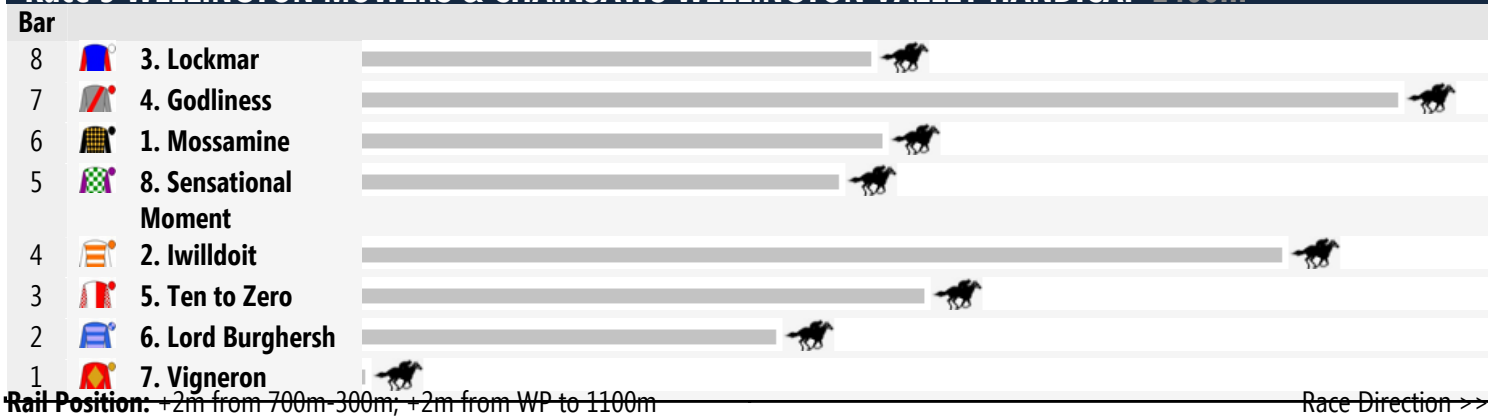

Race 5 WELLINGTON MOWERS & CHAINSAWS WELLINGTON VALLEY HANDICAP 1400m