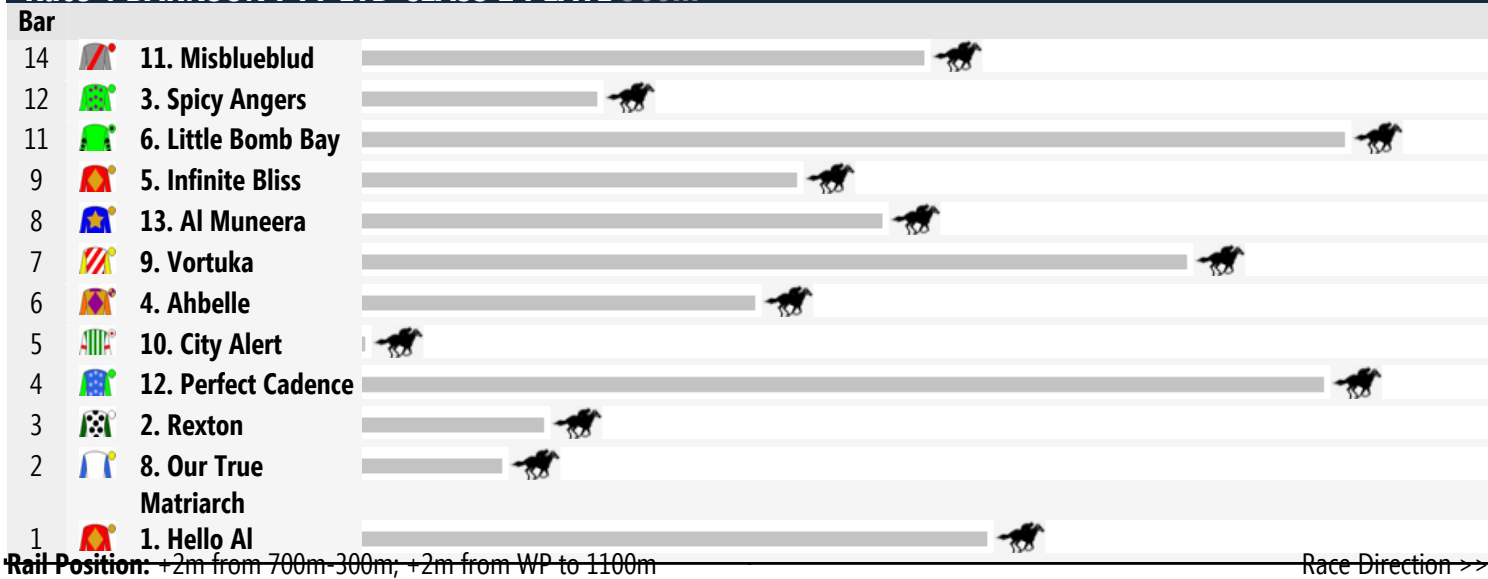

Wellington Speedmaps

Tuesday 23rd September 2014

Race 1 WELLINGTON MOTOR INN MAIDEN HANDICAP 1100m

Race 2 RAY BODEN PAINTING CLASS 1 HANDICAP(SCALED +0.5KG) 1100m

Race 3 GH COLE MAIDEN PLATE 900m

Race 4 BARNSON PTY LTD CLASS 2 PLATE 900m