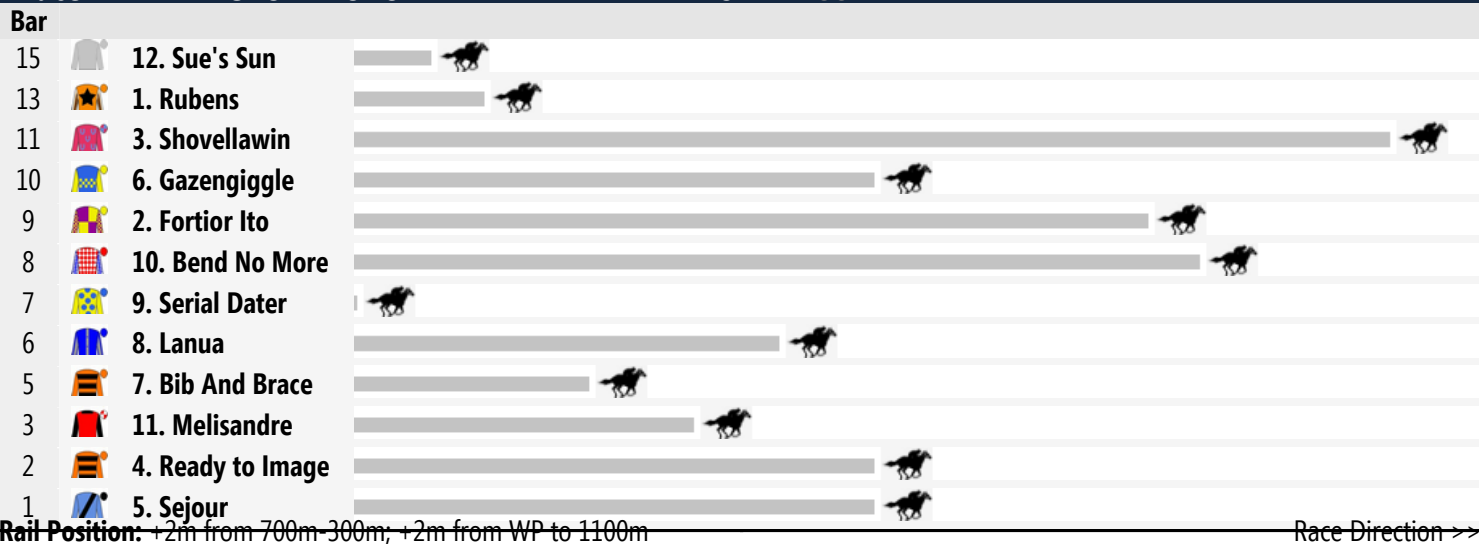

Wellington Speedmaps

Tuesday 23rd September 2014

Race 1 WELLINGTON MOTOR INN MAIDEN HANDICAP 1100m

Race 2 RAY BODEN PAINTING CLASS 1 HANDICAP(SCALED +0.5KG) 1100m

Race 3 GH COLE MAIDEN PLATE 900m

Race 4 BARNSON PTY LTD CLASS 2 PLATE 900m