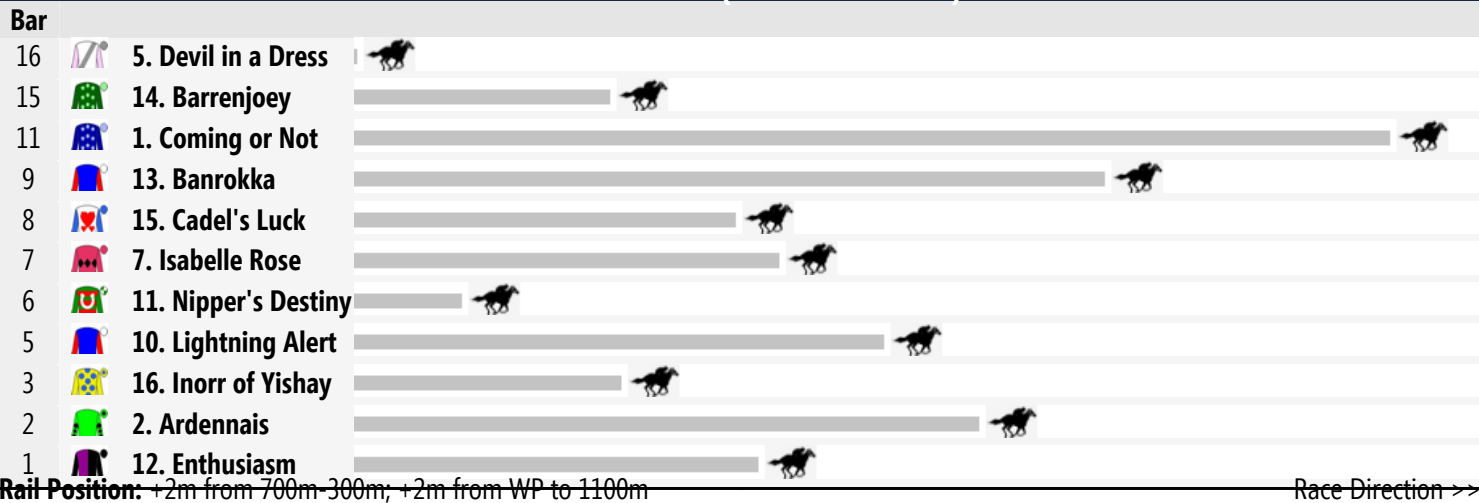

Wellington Speedmaps

Tuesday 23rd September 2014

Race 1 WELLINGTON MOTOR INN MAIDEN HANDICAP 1100m

Race 2 RAY BODEN PAINTING CLASS 1 HANDICAP(SCALED +0.5KG) 1100m

Race 3 GH COLE MAIDEN PLATE 900m

Race 4 BARNSON PTY LTD CLASS 2 PLATE 900m