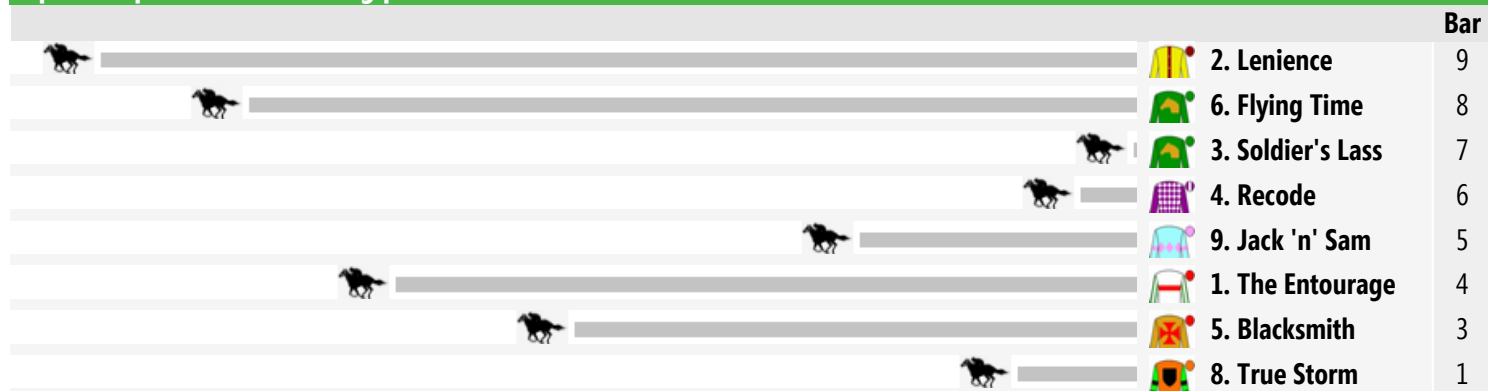

Speedmap: Predicted settling positions after start

<< Race Direction

Rail Position: Out 3 metres.

1 THE ENTOURAGE

8 year old bay gelding (male)
Sire Flying Spur **Dam** Under
Breeder Heytesbury Thoroughbreds Pty Ltd
Owners M J Gangemi, J Gangemi, D Condidorio, Ten Lengths Syndicate(Mgr: S Galvanin), C Matera, S A Kahl, Mrs C M Rigby
Colours White, Red Band, Green And White Striped Sleeves, Red Cap