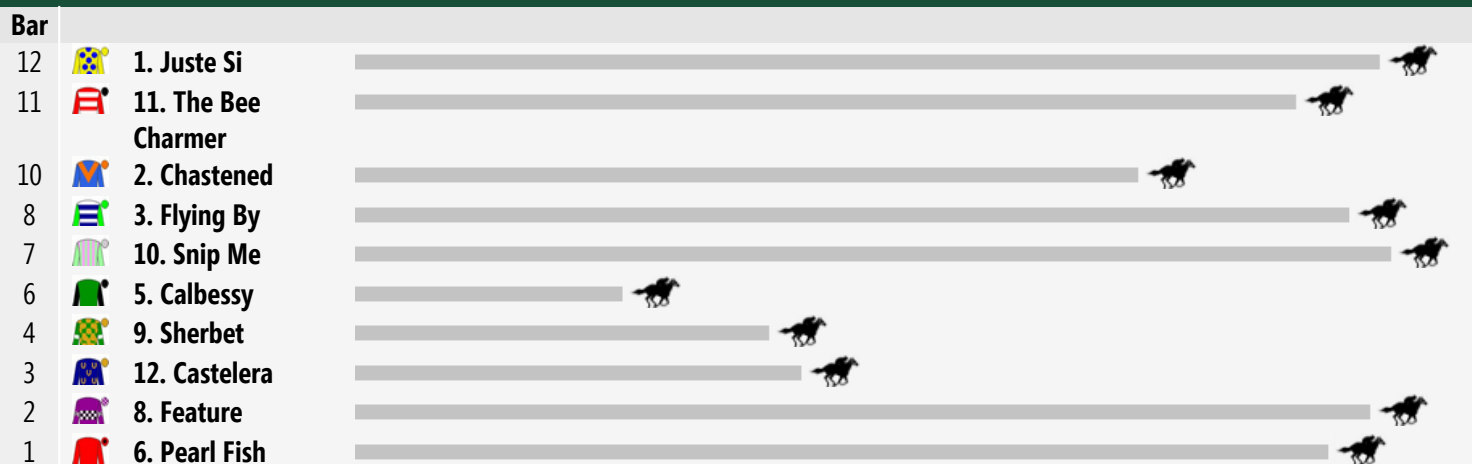

Rail Position: 3 metres

Race Direction >>

Race 5 NEIL RYAN DRAFTING SERVICES CLASS 1 & MAIDEN PLATE 2018m

Rail Position: 3 metres

Race Direction >>

Race 6 BARRY FERRARI CONSTRUCTIONS F&M BENCHMARK 55 HANDICAP 1312m