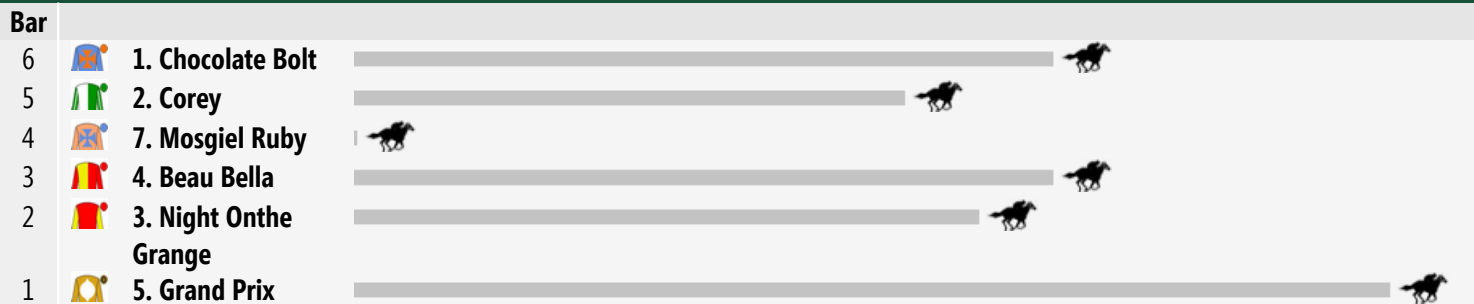

Taree Speedmaps

Friday 25th July 2014

Race 1 BUSHLAND DRIVE RACECOURSE 40TH ANNIVERSARY MAIDEN PLATE 1614m

Rail Position: 3 metres

Race Direction >>

Race 2 BOYCE BUILT ENVIRONMENT CONSULTING CLASS 3 HANDICAP (SCALED -1.0KG) 1007m