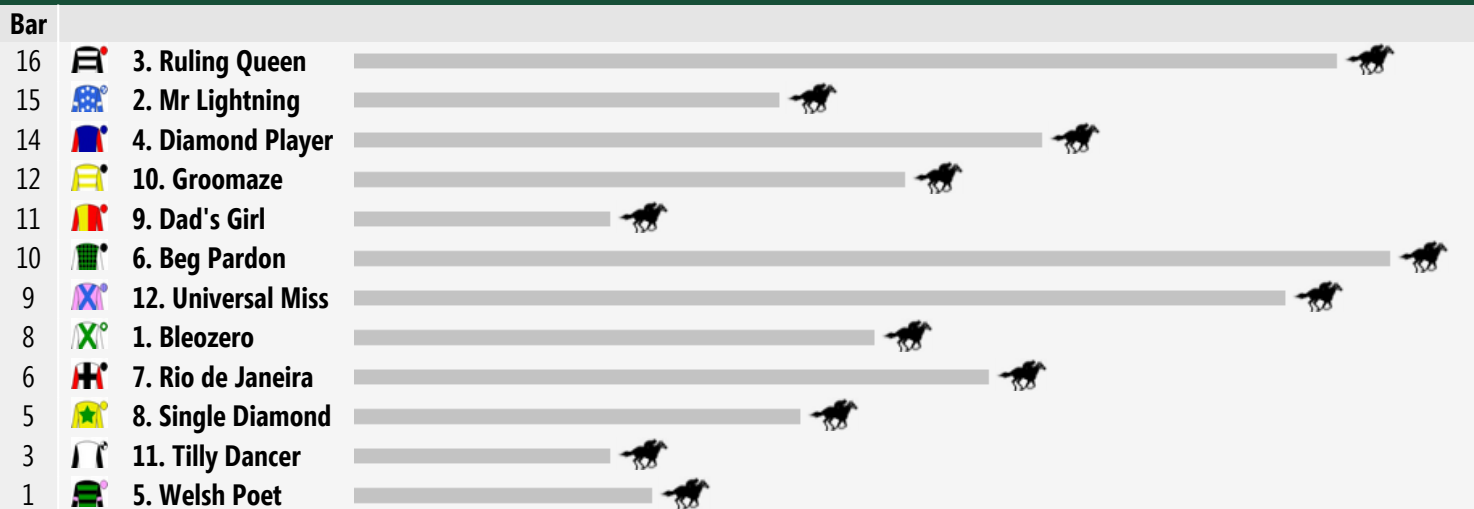

Taree Speedmaps

Friday 25th July 2014

Race 1 BUSHLAND DRIVE RACECOURSE 40TH ANNIVERSARY MAIDEN PLATE 1614m

Rail Position: 3 metres

Race Direction >>

Race 2 BOYCE BUILT ENVIRONMENT CONSULTING CLASS 3 HANDICAP (SCALED -1.0KG) 1007m

Rail Position: 3 metres

Race Direction >>

Race 3 40TH ANNIVERSARY DINNER ON 4 OCTOBER 2YO MAIDEN HANDICAP: Sorry, not enough data to create a speedmap.

Race 4 TAREE CUP CARNIVAL 12, 22 & 24 AUGUST 3YO+ MAIDEN HANDICAP 1312m