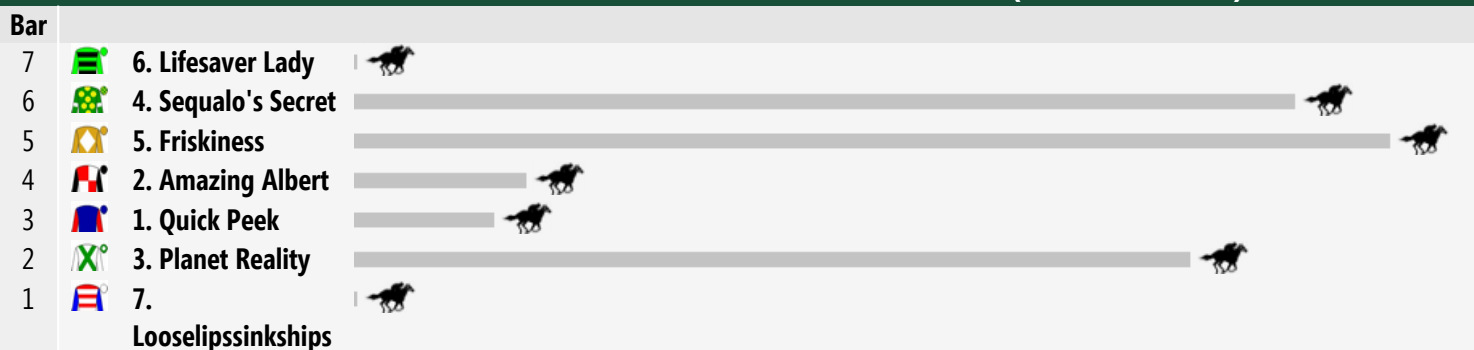

Taree Speedmaps

Friday 25th July 2014

Race 1 BUSHLAND DRIVE RACECOURSE 40TH ANNIVERSARY MAIDEN PLATE 1614m

Rail Position: 3 metres

Race Direction >>

Race 2 BOYCE BUILT ENVIRONMENT CONSULTING CLASS 3 HANDICAP (SCALED -1.0KG) 1007m

Rail Position: 3 metres

Race Direction >>

Race 3 40TH ANNIVERSARY DINNER ON 4 OCTOBER 2YO MAIDEN HANDICAP: Sorry, not enough data to create a speedmap.

Race 4 TAREE CUP CARNIVAL 12, 22 & 24 AUGUST 3YO+ MAIDEN HANDICAP 1312m