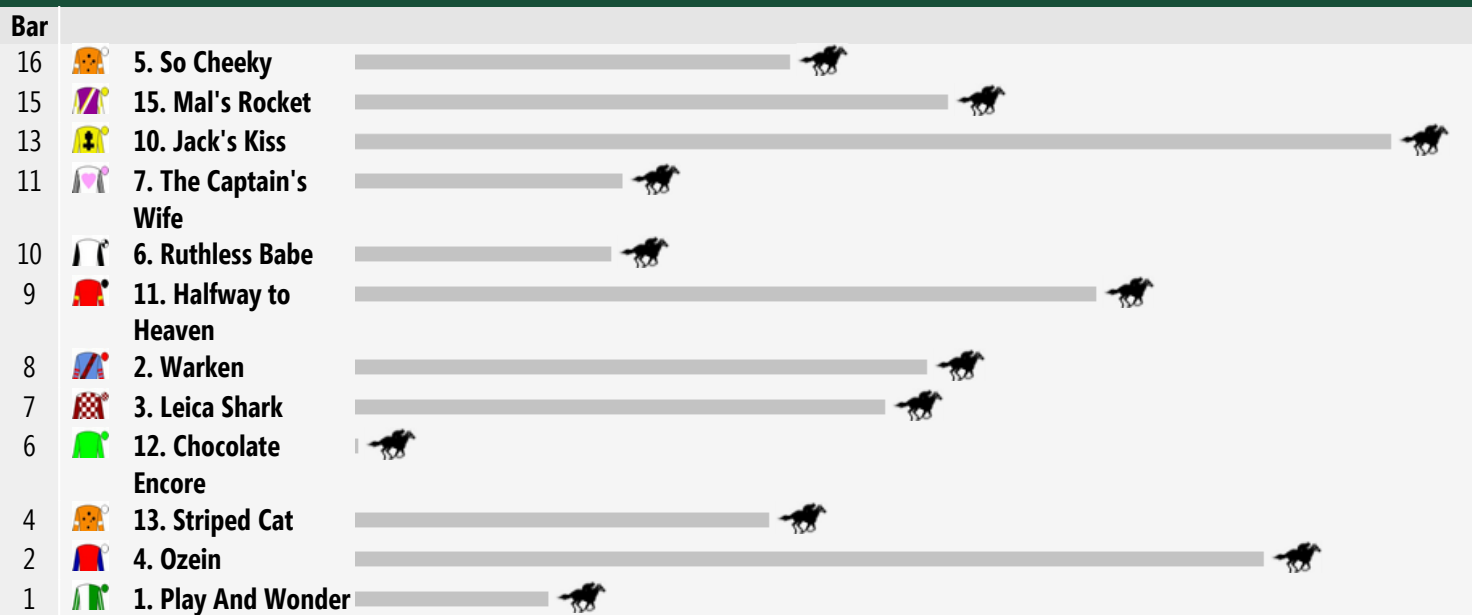

Race 5 NEIL RYAN DRAFTING SERVICES CLASS 1 & MAIDEN PLATE 2018m

Rail Position: 3 metres

Race Direction >>