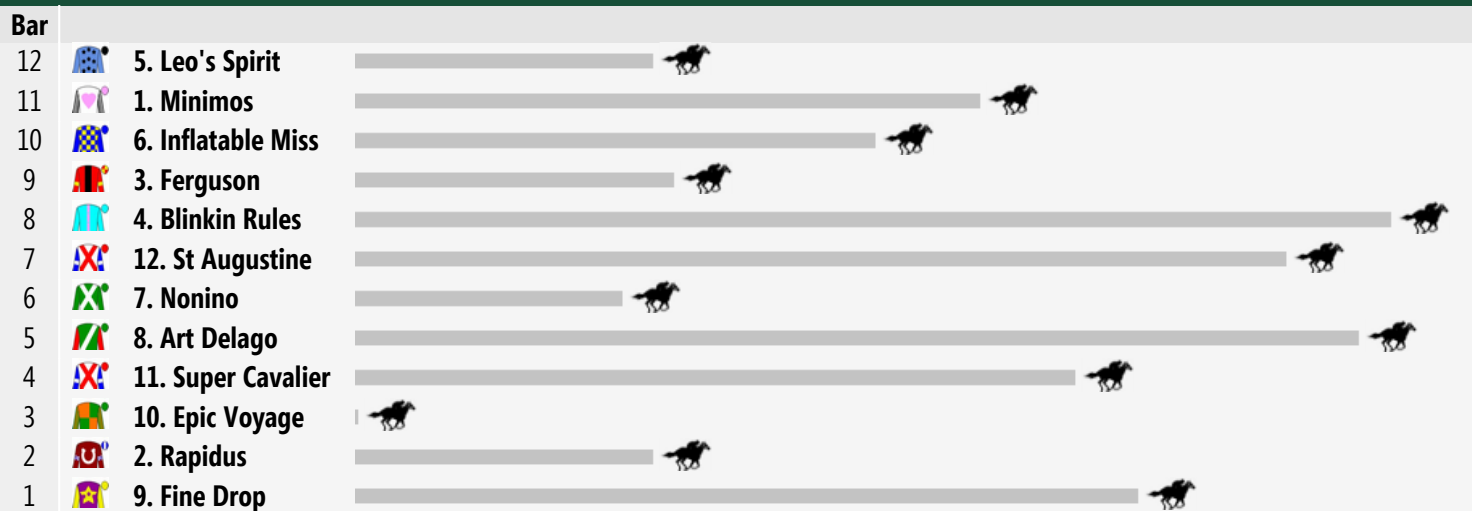

Race 7 DON HOPKINS OAM GATEWAY OPENING BENCHMARK 60 HANDICAP 1614m

Rail Position: 3 metres

Race Direction >>