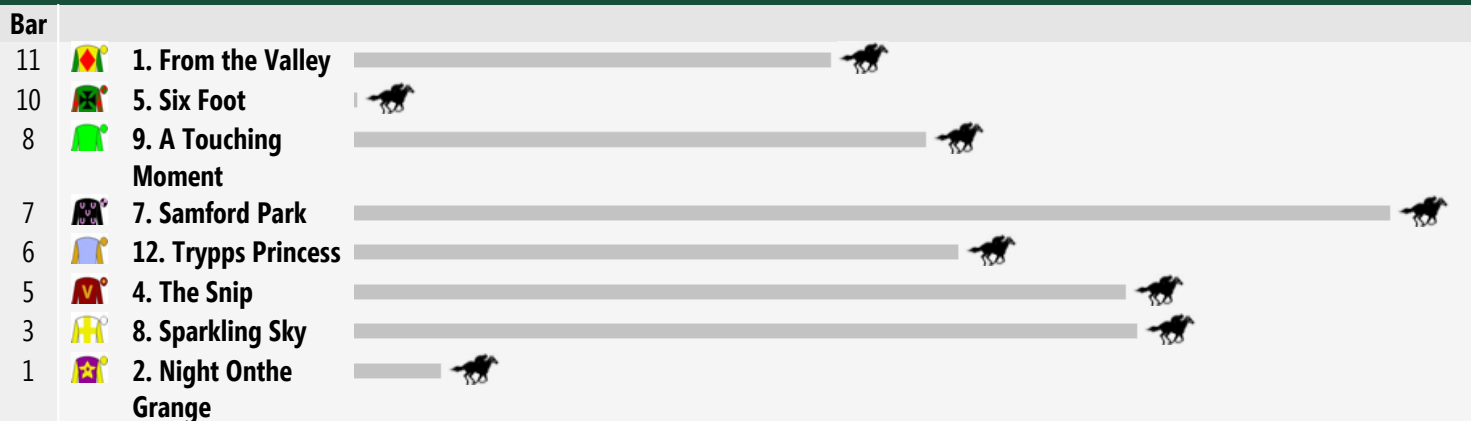

Race 5 BILL & WILMA GRANT 3YO+ MAIDEN HANDICAP 1106m

Rail Position: Out 2m from 1500m to 370m

Race Direction >>