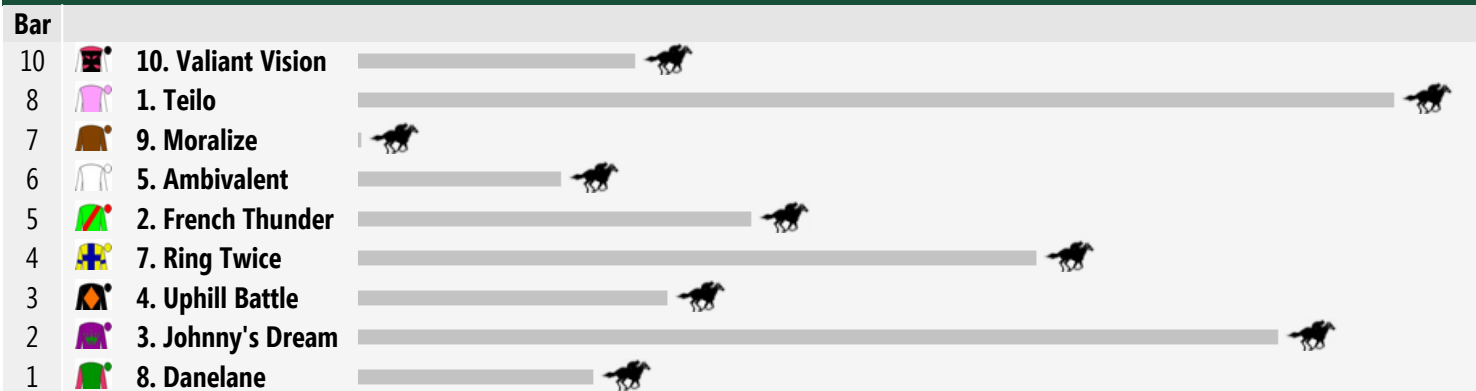

Race 2 BRANDON CALDER HOMES/COASTAL COMMERCIAL LININGS CLASS 1 & MAIDEN PLATE 2012m

Rail Position: Out 2m from 1500m to 370m

Race Direction >>

Race 3 HARELEC SOLAR SERVICES 2YO MAIDEN PLATE: Sorry, not enough data to create a speedmap.