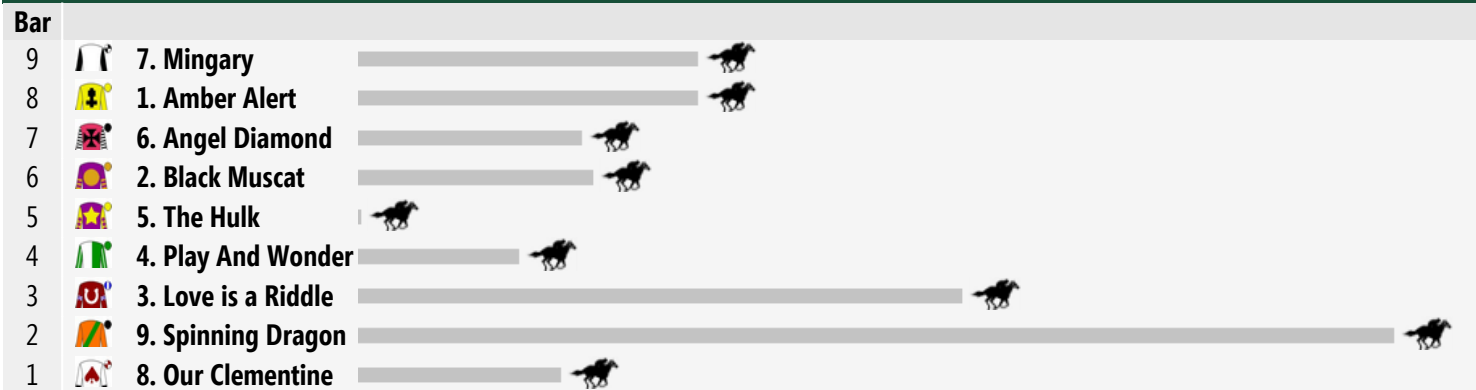

## Race 1 BALE DEFENCE INDUSTRIES MAIDEN PLATE 1506m

Rail Position: Out 2m from 1500m to 370m

Race Direction >>